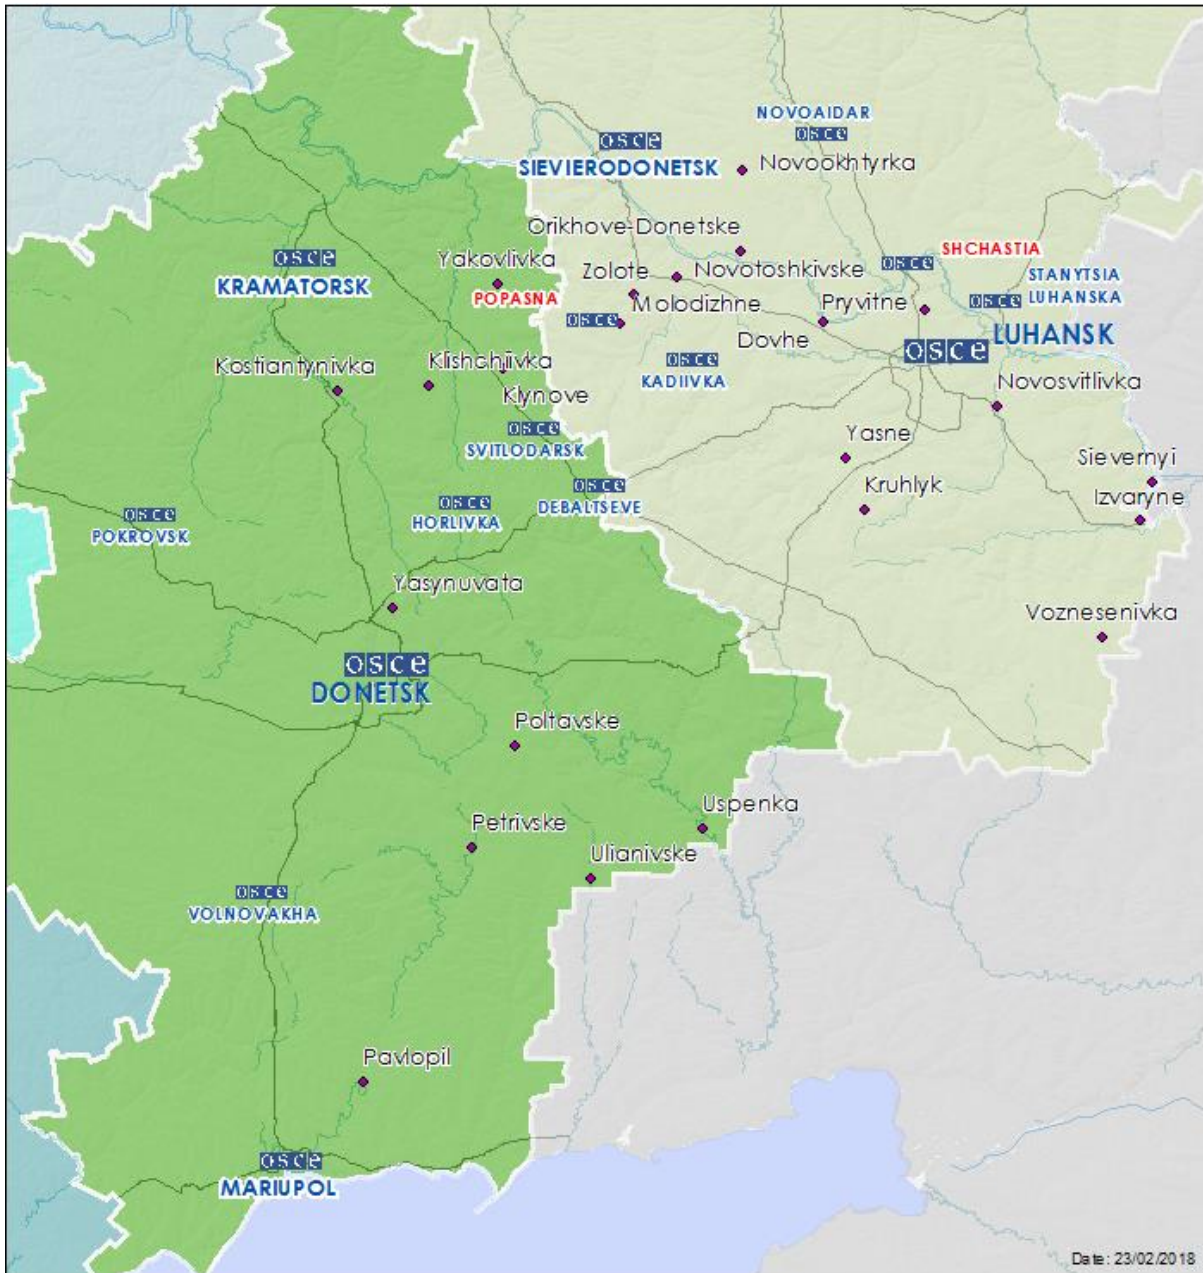

## Map of Donetsk and Luhansk regions<sup>2</sup>

<sup>2</sup> The SMM is deployed to ten locations throughout Ukraine – Kherson, Odessa, Lviv, Ivano-Frankivsk, Kharkiv, Donetsk, Dnipro, Chernivtsi, Luhansk and Kyiv – as per Permanent Council Decision 1117 of 21 March 2014. This map of eastern Ukraine is meant for illustrative purposes and indicates locations mentioned in the report, as well as those where the SMM has offices (monitoring teams, patrol hubs, and forward patrol bases) in Donetsk and Luhansk regions. (In red: forward patrol base from which SMM staff has temporarily relocated since 27 September 2016 based on recommendations of security experts from participating States.)