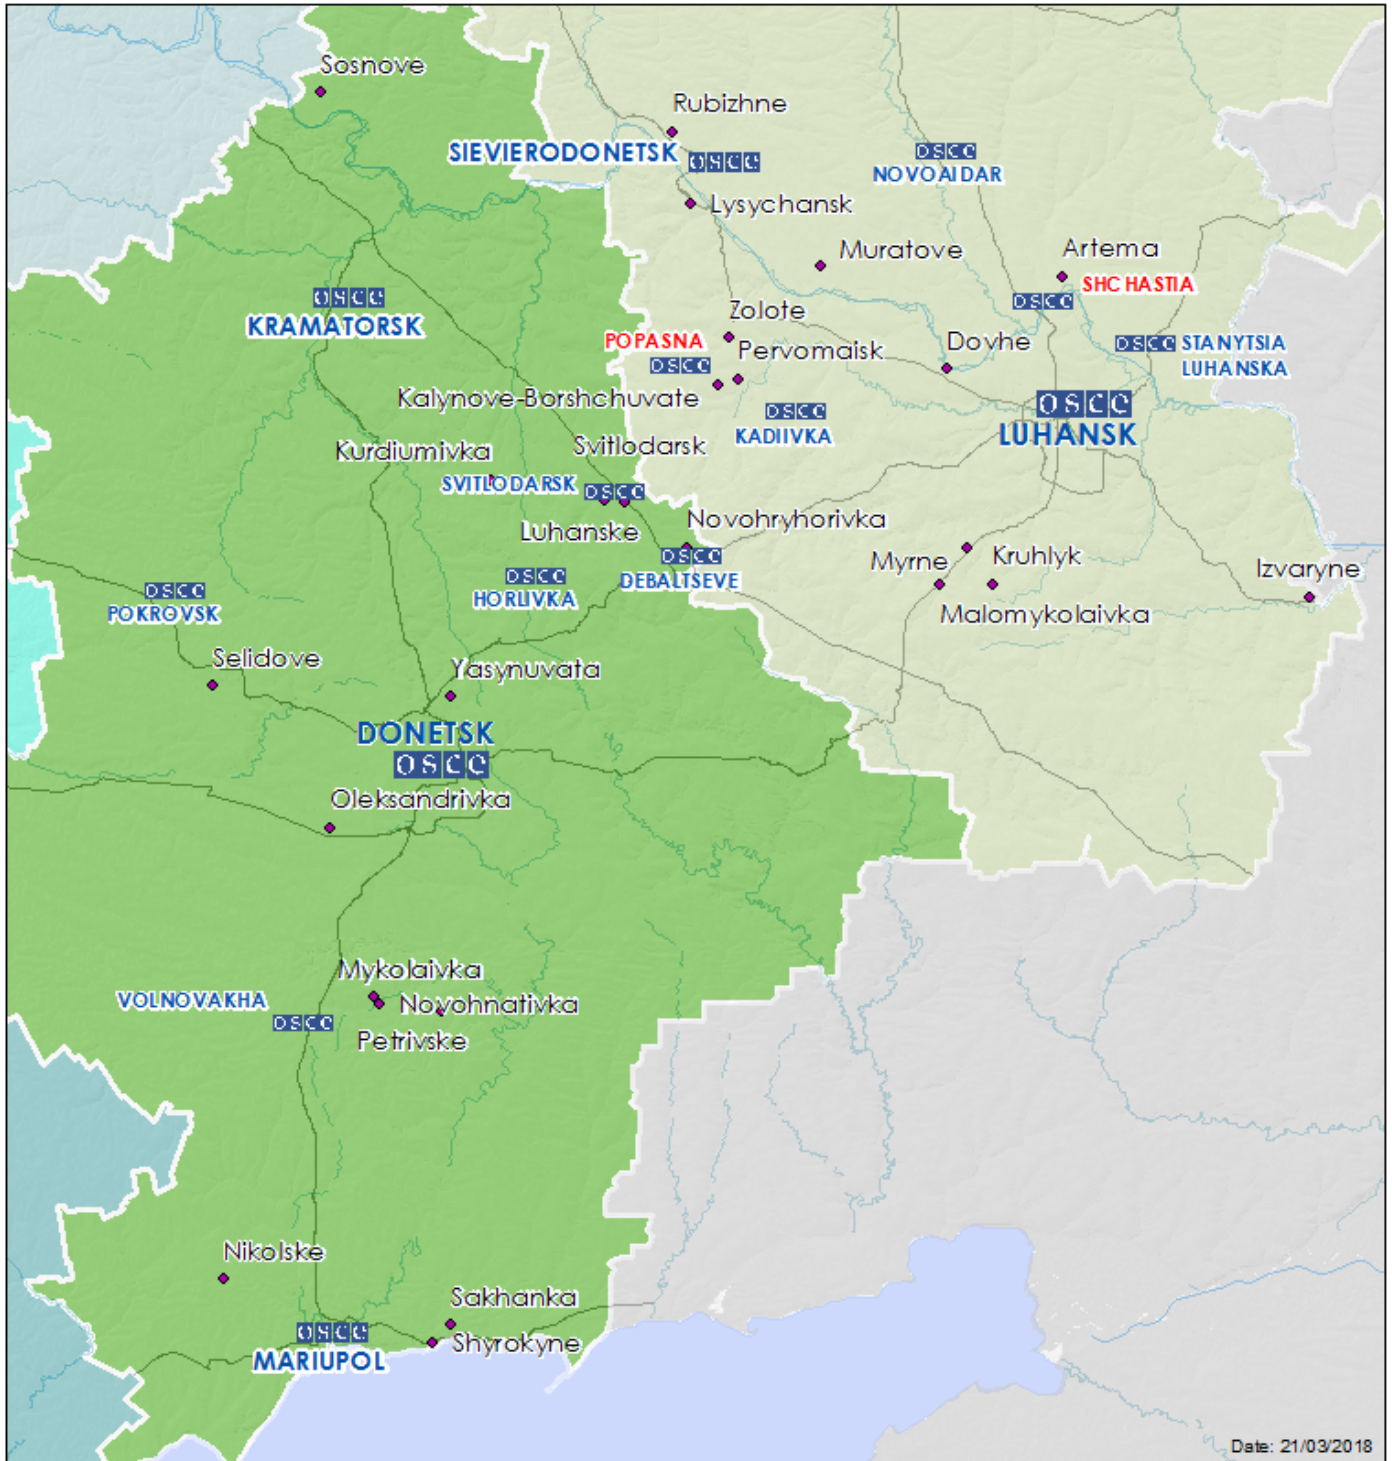

² The SMM is deployed to ten locations throughout Ukraine – Kherson, Odessa, Lviv, Ivano-Frankivsk, Kharkiv, Donetsk, Dnipro, Chernivtsi, Luhansk and Kyiv – as per Permanent Council Decision 1117 of 21 March 2014. This map of eastern Ukraine is meant for illustrative purposes and indicates locations mentioned in the report, as well as those where the SMM has offices (monitoring teams, patrol hubs, and forward patrol bases) in Donetsk and Luhansk regions. (In red: forward patrol bases from which SMM staff has temporarily relocated based on recommendations of security experts from participating States as well as SMM security considerations).