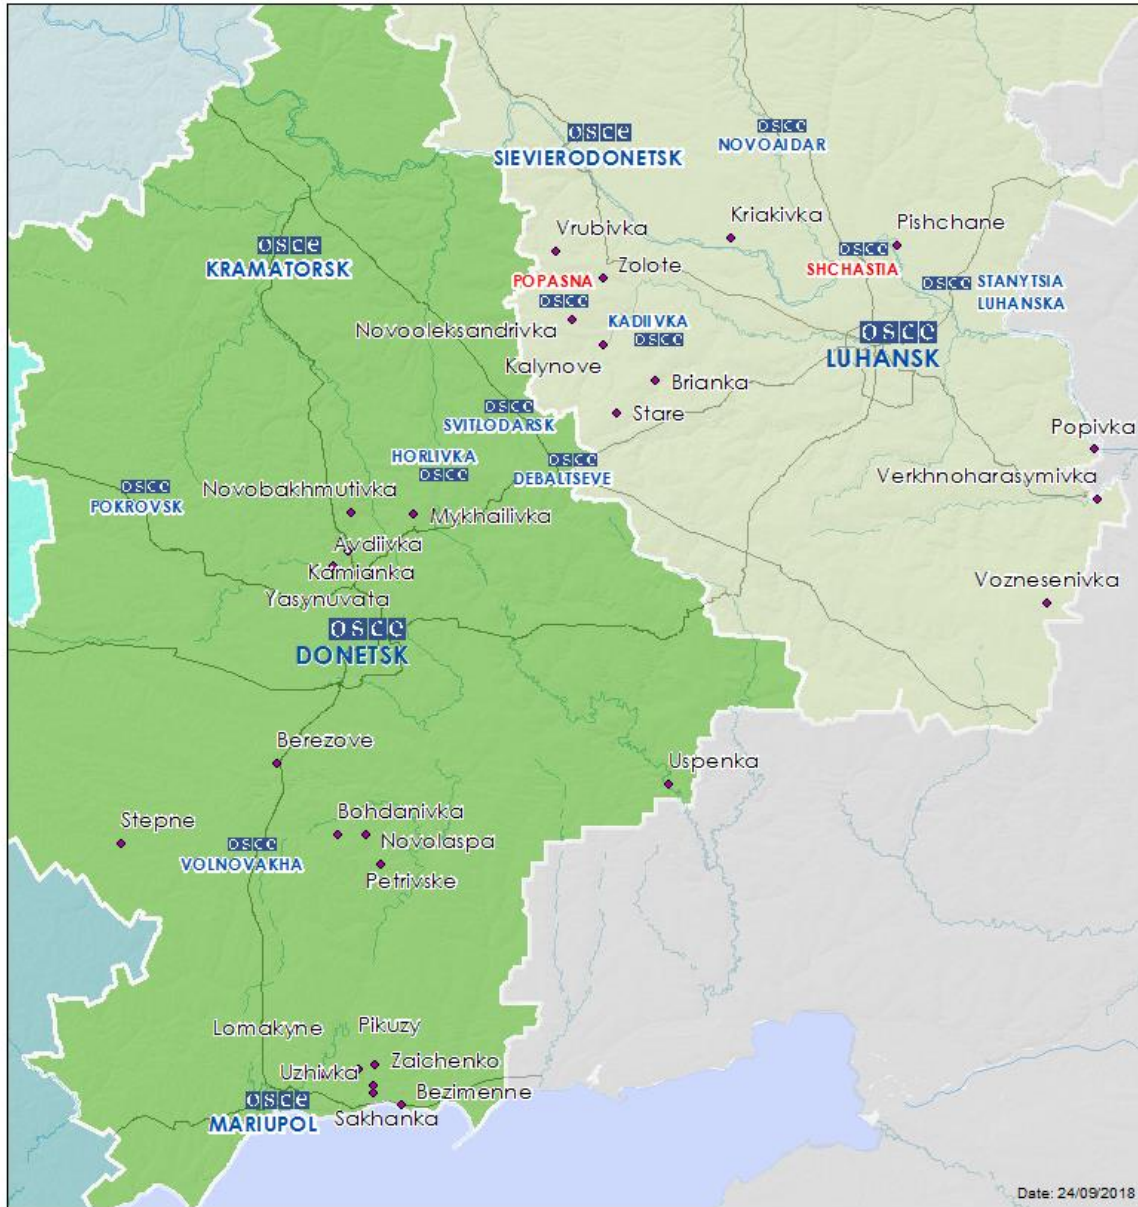

Map of Donetsk and Luhansk regions²

² The SMM is deployed to ten locations throughout Ukraine – Kherson, Odessa, Lviv, Ivano-Frankivsk, Kharkiv, Donetsk, Dnipro, Chernivtsi, Luhansk and Kyiv – as per Permanent Council Decision 1117 of 21 March 2014. This map of eastern Ukraine is meant for illustrative purposes and indicates locations mentioned in the report, as well as those where the SMM has offices (monitoring teams, patrol hubs, and forward patrol bases) in Donetsk and Luhansk regions. (In red: forward patrol bases from which SMM staff has temporarily relocated based on recommendations of security experts from participating States as well as SMM security considerations).