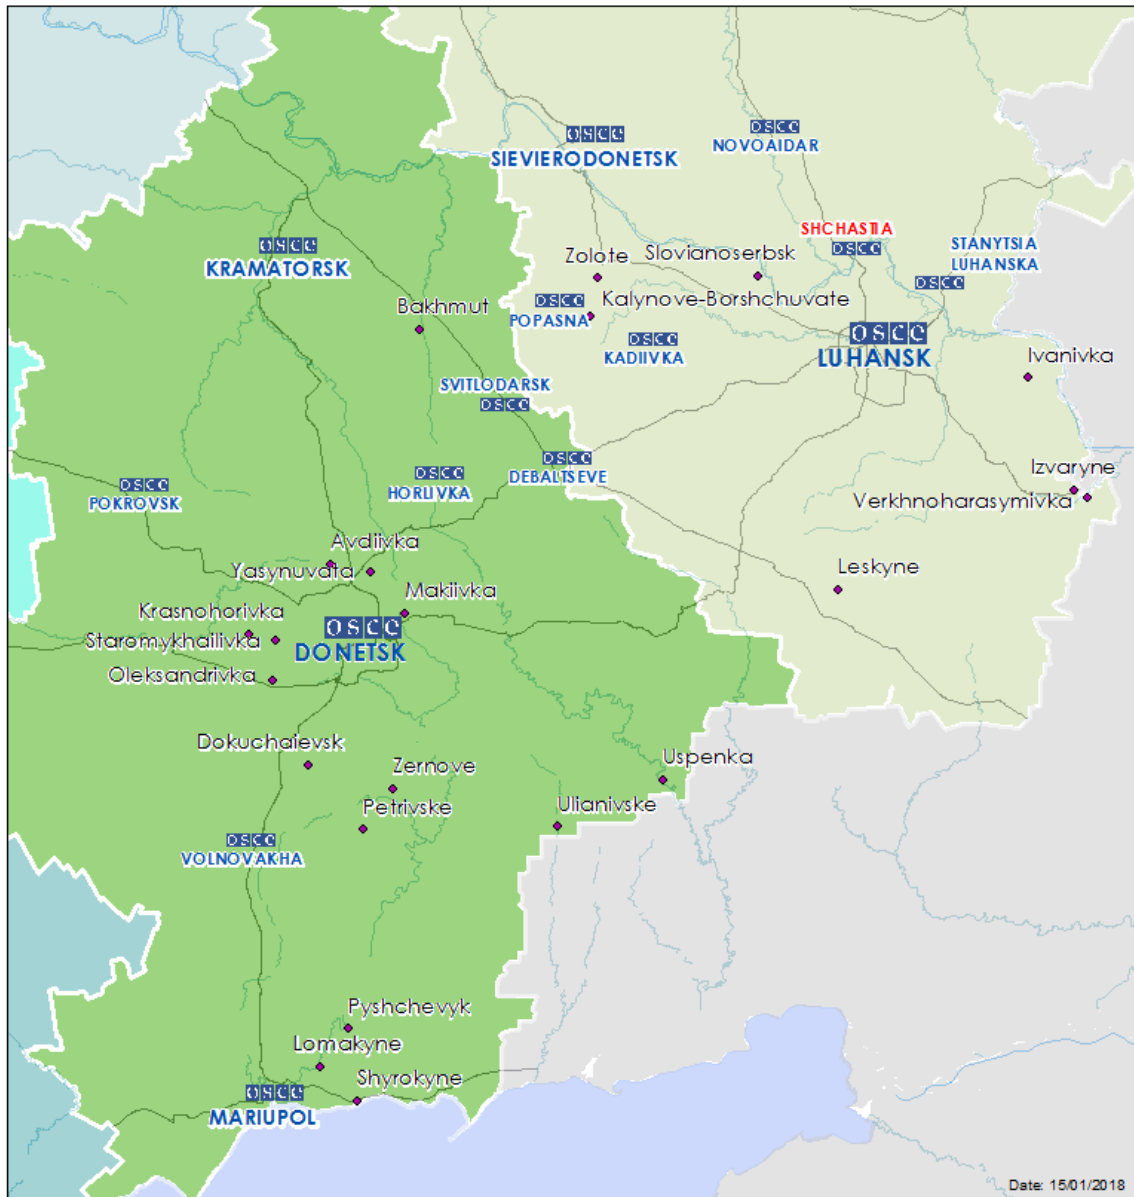

Map of Donetsk and Luhansk regions²

² The SMM is deployed to ten locations throughout Ukraine – Kherson, Odessa, Lviv, Ivano-Frankivsk, Kharkiv, Donetsk, Dnipro, Chernivtsi, Luhansk and Kyiv – as per Permanent Council Decision 1117 of 21 March 2014. This map of eastern Ukraine is meant for illustrative purposes and indicates locations mentioned in the report, as well as those where the SMM has offices (monitoring teams, patrol hubs, and forward patrol bases) in Donetsk and Luhansk regions. (In red: forward patrol base from which SMM staff has temporarily relocated since 27 September 2016 based on recommendations of security experts from participating States.)