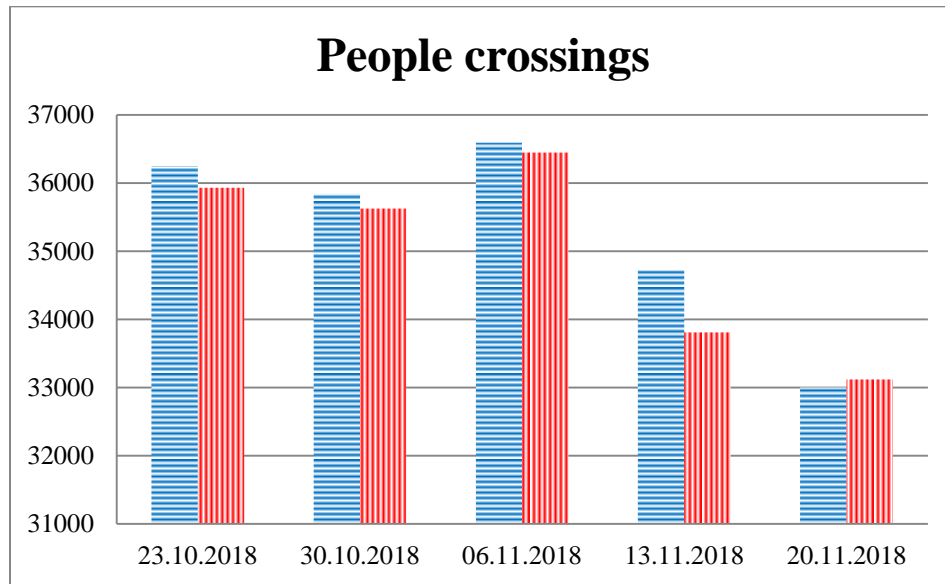

TRENDS AND FIGURES AT A GLANCE

(For the period from 09:00 on 16 October 2018 to 09:00 on 20 November 2018)¹

■ to the Russian Federation ■ to Ukraine

¹ The dates at the bottom of each graph refer to the day when the Weekly Reports were issued and include the observations made during the previous seven days.