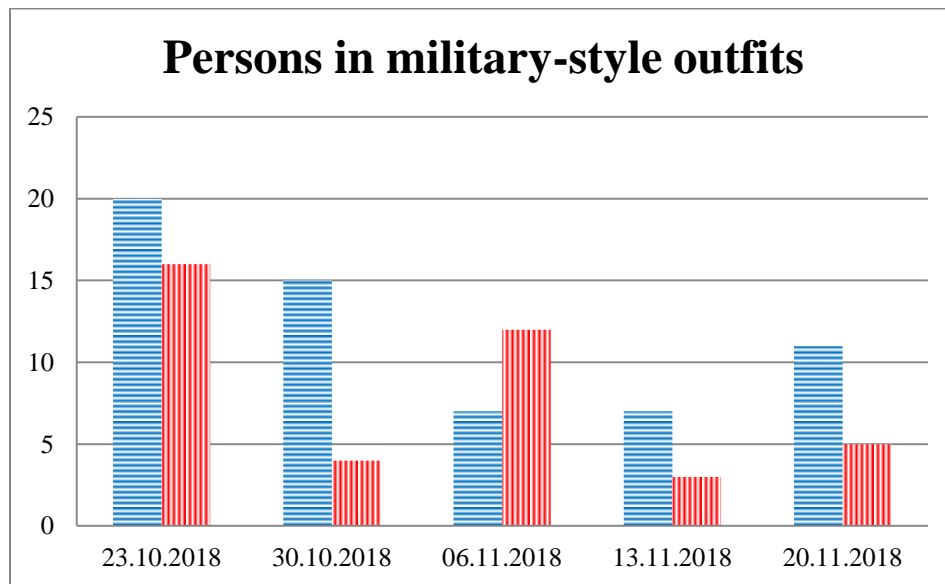

TRENDS AND FIGURES AT A GLANCE

(For the period from 09:00 on 16 October 2018 to 09:00 on 20 November 2018)¹

■ to the Russian Federation ■ to Ukraine

¹ The dates at the bottom of each graph refer to the day when the Weekly Reports were issued and include the observations made during the previous seven days.