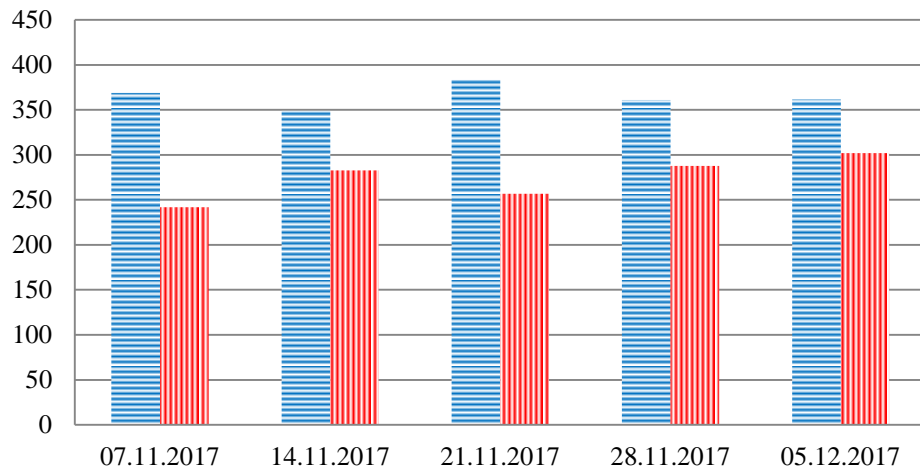

TRENDS AND FIGURES AT A GLANCE

(For the period from 09:00 on 07 November 2017 to 09:00 on 05 December 2017)

■ - to the Russian Federation ■ - to Ukraine

Families with a significant amount of luggage

Trucks