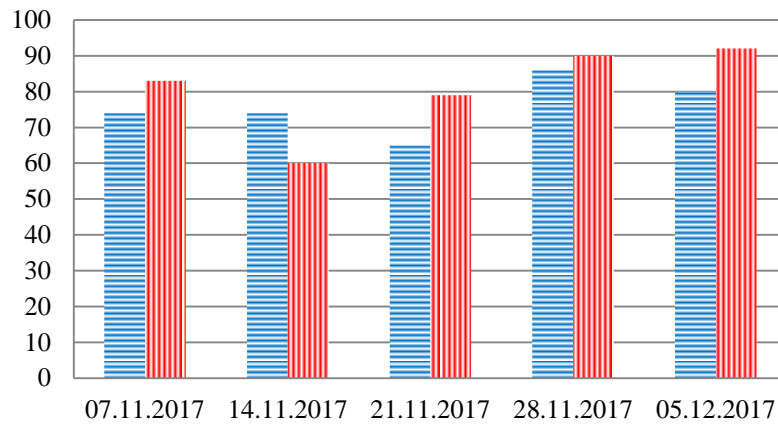

Cargo minivans