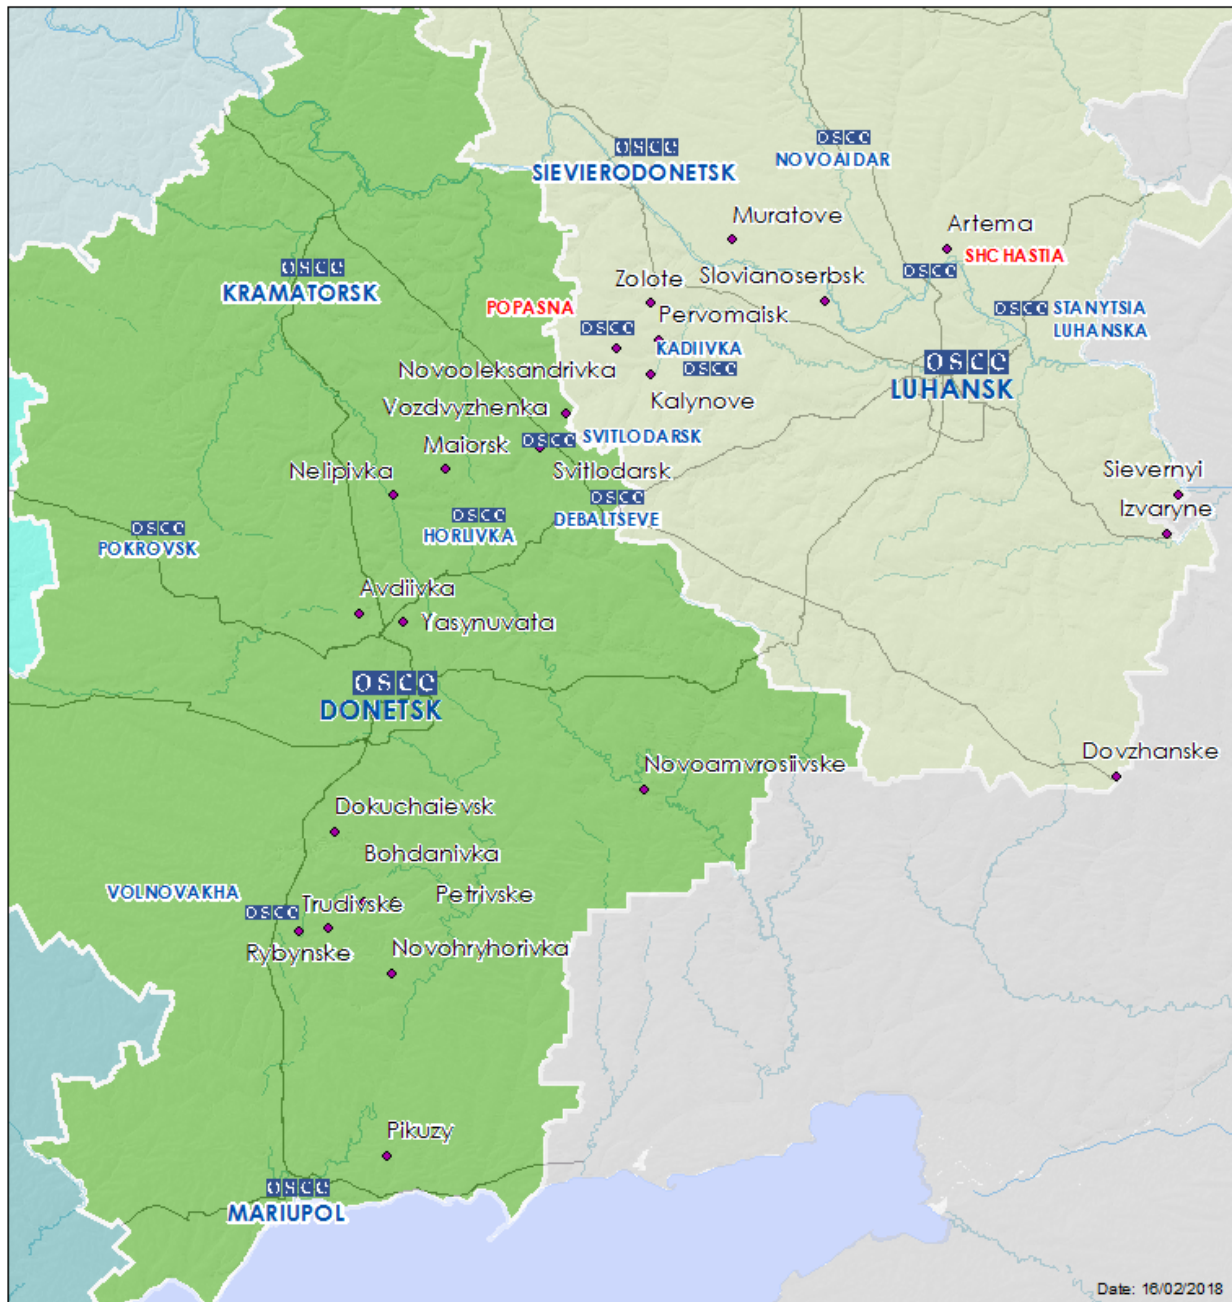

of Donetsk)

1	Projectile	W to E	
3	Explosion	Undetermined	18:39
2	Explosion	Undetermined	18:40
1	Projectile	W to E	18:41
1	Explosion	Undetermined	18:42
1	Projectile	W to E	18:45
1	Projectile	E to W	18:51
5	Projectile	W to E	18:53
1	Projectile	E to W	19:21
1	Projectile	E to W	19:57
3	Projectile	E to W	19:59
1	Projectile	NW to SE	20:00
2	Projectile	E to W	20:01
3	Projectile	W to E	
2	Explosion	Undetermined	20:03
4	Explosion	Undetermined	20:05
1	Projectile	W to E	20:13
1	Explosion	Undetermined	
2	Projectile	E to W	20:14
1	Explosion	Undetermined	
10	Projectile	W to E	20:18
2	Projectile	W to E	20:25
1	Explosion	Undetermined	20:27
7	Projectile	W to E	20:29
1	Explosion	Undetermined	
1	Explosion	Undetermined	20:30
48	Projectile	E to W	20:31
5	Explosion	Undetermined	
4	Projectile	E to W	20:32
1	Explosion	Undetermined	21:08
1	Projectile	E to W	21:09
2	Explosion	Undetermined	21:11
5	Projectile	E to W	21:19
1	Projectile	W to E	21:21
31	Projectile	W to E	21:22
2	Explosion	Undetermined	
30	Projectile	E to W	21:23
1	Explosion	Undetermined	
13	Projectile	E to W	21:24
3	Explosion	Undetermined	21:25
8	Projectile	E to W	21:26
2	Projectile	W to E	
2	Projectile	E to W	21:33
3	Projectile	E to W	21:34
10	Projectile	W to E	21:42

Map of Donetsk and Luhansk regions²

² The SMM is deployed to ten locations throughout Ukraine – Kherson, Odessa, Lviv, Ivano-Frankivsk, Kharkiv, Donetsk, Dnipro, Chernivtsi, Luhansk and Kyiv – as per Permanent Council Decision 1117 of 21 March 2014. This map of eastern Ukraine is meant for illustrative purposes and indicates locations mentioned in the report, as well as those where the SMM has offices (monitoring teams, patrol hubs, and forward patrol bases) in Donetsk and Luhansk regions. (In red: forward patrol base from which SMM staff has temporarily relocated since 27 September 2016 based on recommendations of security experts from participating States.)