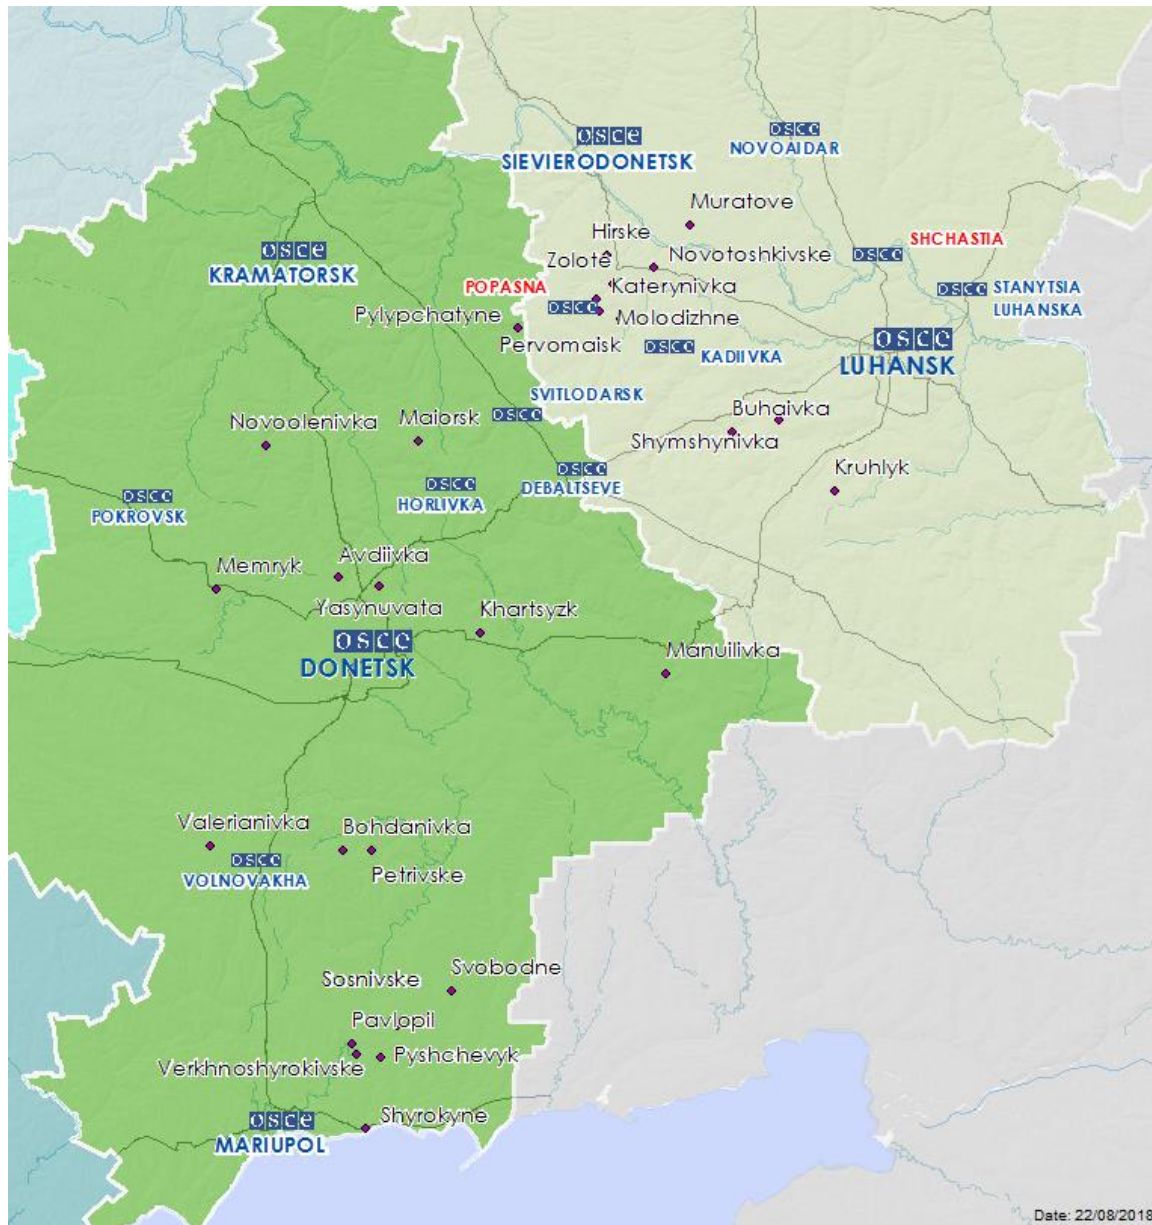

Map of Donetsk and Luhansk regions²

² The SMM is deployed to ten locations throughout Ukraine – Kherson, Odessa, Lviv, Ivano-Frankivsk, Kharkiv, Donetsk, Dnipro, Chernivtsi, Luhansk and Kyiv – as per Permanent Council Decision 1117 of 21 March 2014. This map of eastern Ukraine is meant for illustrative purposes and indicates locations mentioned in the report, as well as those where the SMM has offices (monitoring teams, patrol hubs, and forward patrol bases) in Donetsk and Luhansk regions. (In red: forward patrol bases from which SMM staff has temporarily relocated based on recommendations of security experts from participating States as well as SMM security considerations).