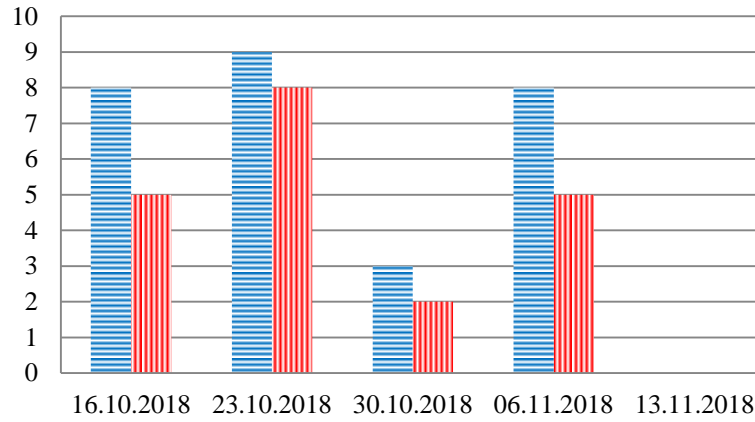

Families with a significant amount of luggage