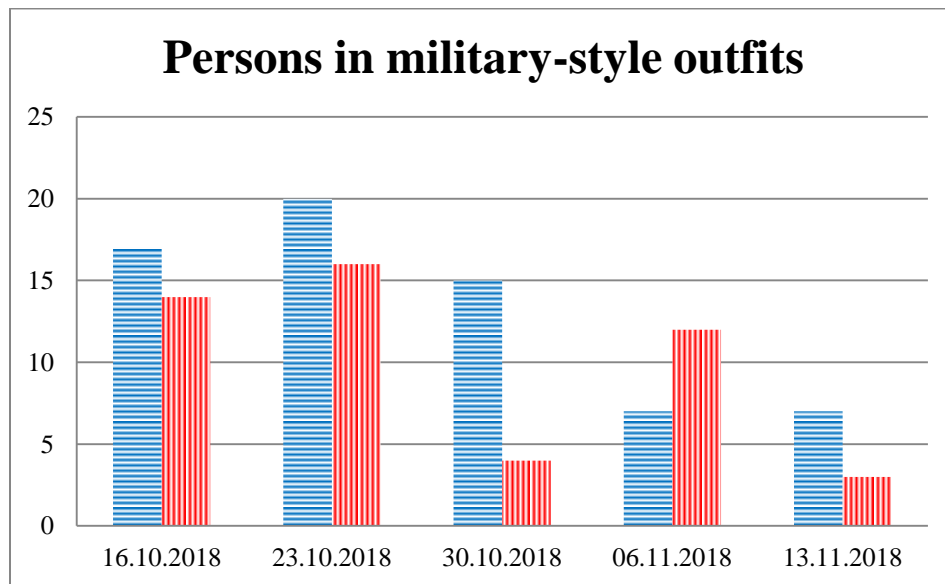

TRENDS AND FIGURES AT A GLANCE

(For the period from 09:00 on 17 October 2018 to 09:00 on 13 November 2018)¹

■ to the Russian Federation ■ to Ukraine

¹ The dates at the bottom of each graph refer to the day when the Weekly Reports were issued and include the observations made during the previous seven days.