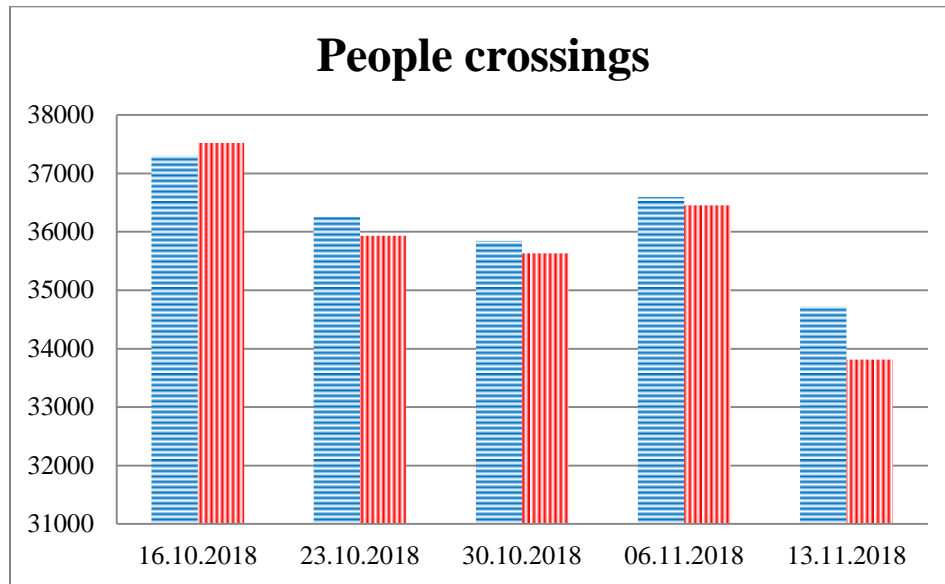

TRENDS AND FIGURES AT A GLANCE

(For the period from 09:00 on 17 October 2018 to 09:00 on 13 November 2018)¹

■ to the Russian Federation ■ to Ukraine

¹ The dates at the bottom of each graph refer to the day when the Weekly Reports were issued and include the observations made during the previous seven days.

Families with a significant amount of luggage

Trucks