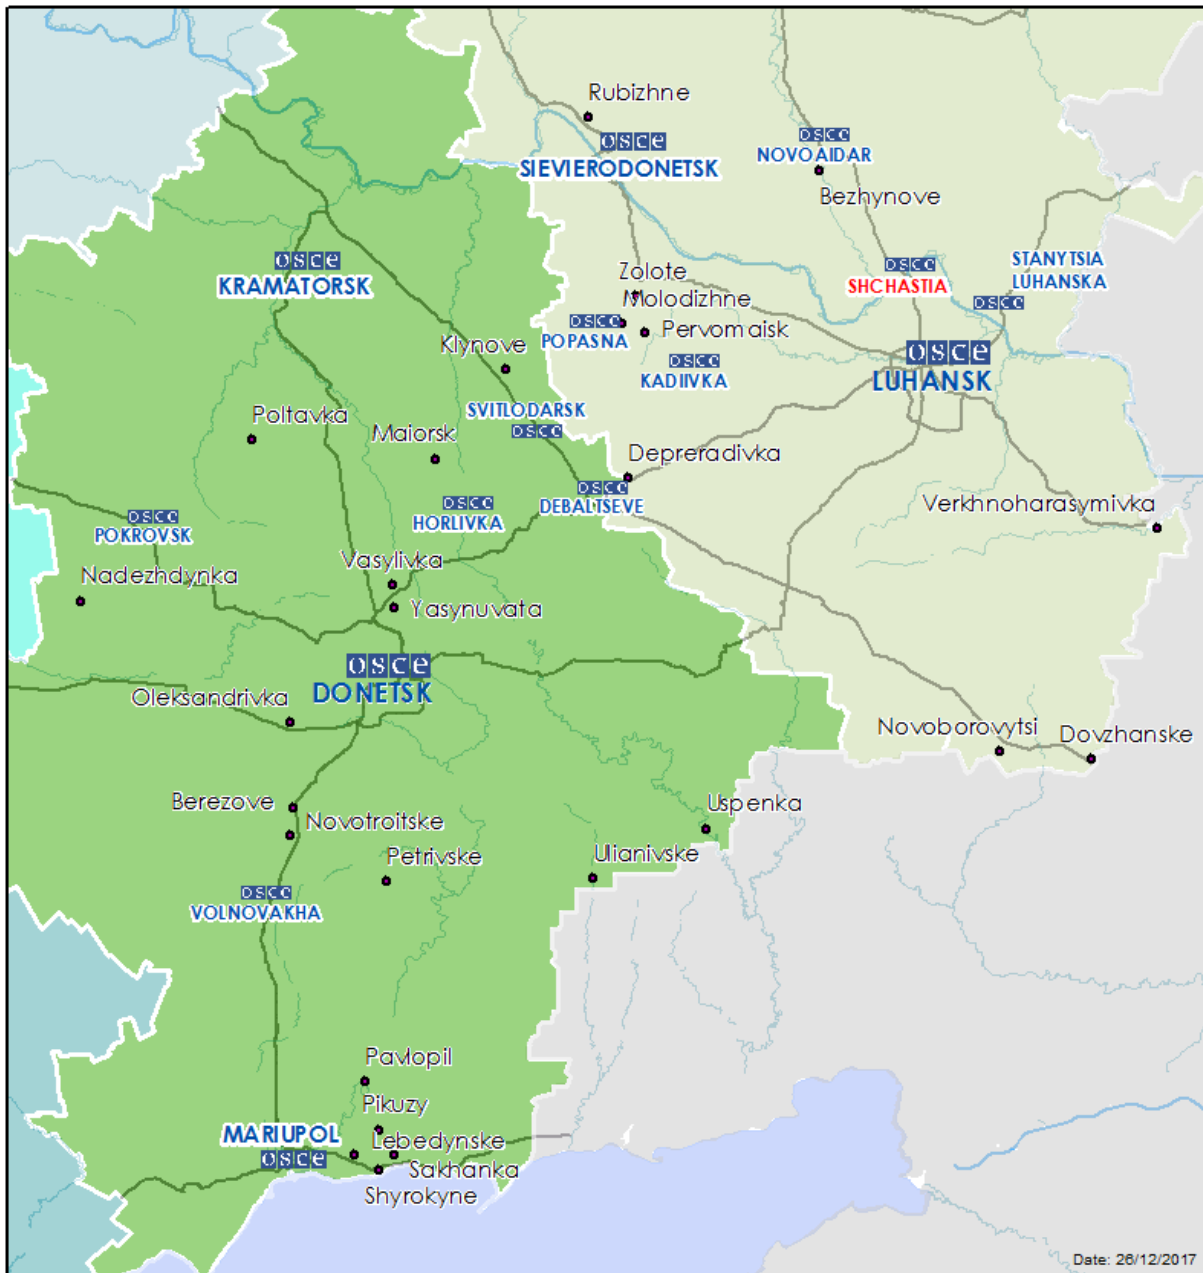

### Map of Donetsk and Luhansk regions<sup>2</sup>

<sup>2</sup> The SMM is deployed to ten locations throughout Ukraine – Kherson, Odessa, Lviv, Ivano-Frankivsk, Kharkiv, Donetsk, Dnipro, Chernivtsi, Luhansk and Kyiv – as per Permanent Council Decision 1117 of 21 March 2014. This map of eastern Ukraine is meant for illustrative purposes and indicates locations mentioned in the report, as well as those where the SMM has offices (monitoring teams, patrol hubs, and forward patrol bases) in Donetsk and Luhansk regions. (In red: forward patrol base from which SMM staff has temporarily relocated since 27 September 2016 based on recommendations of security experts from participating States.)