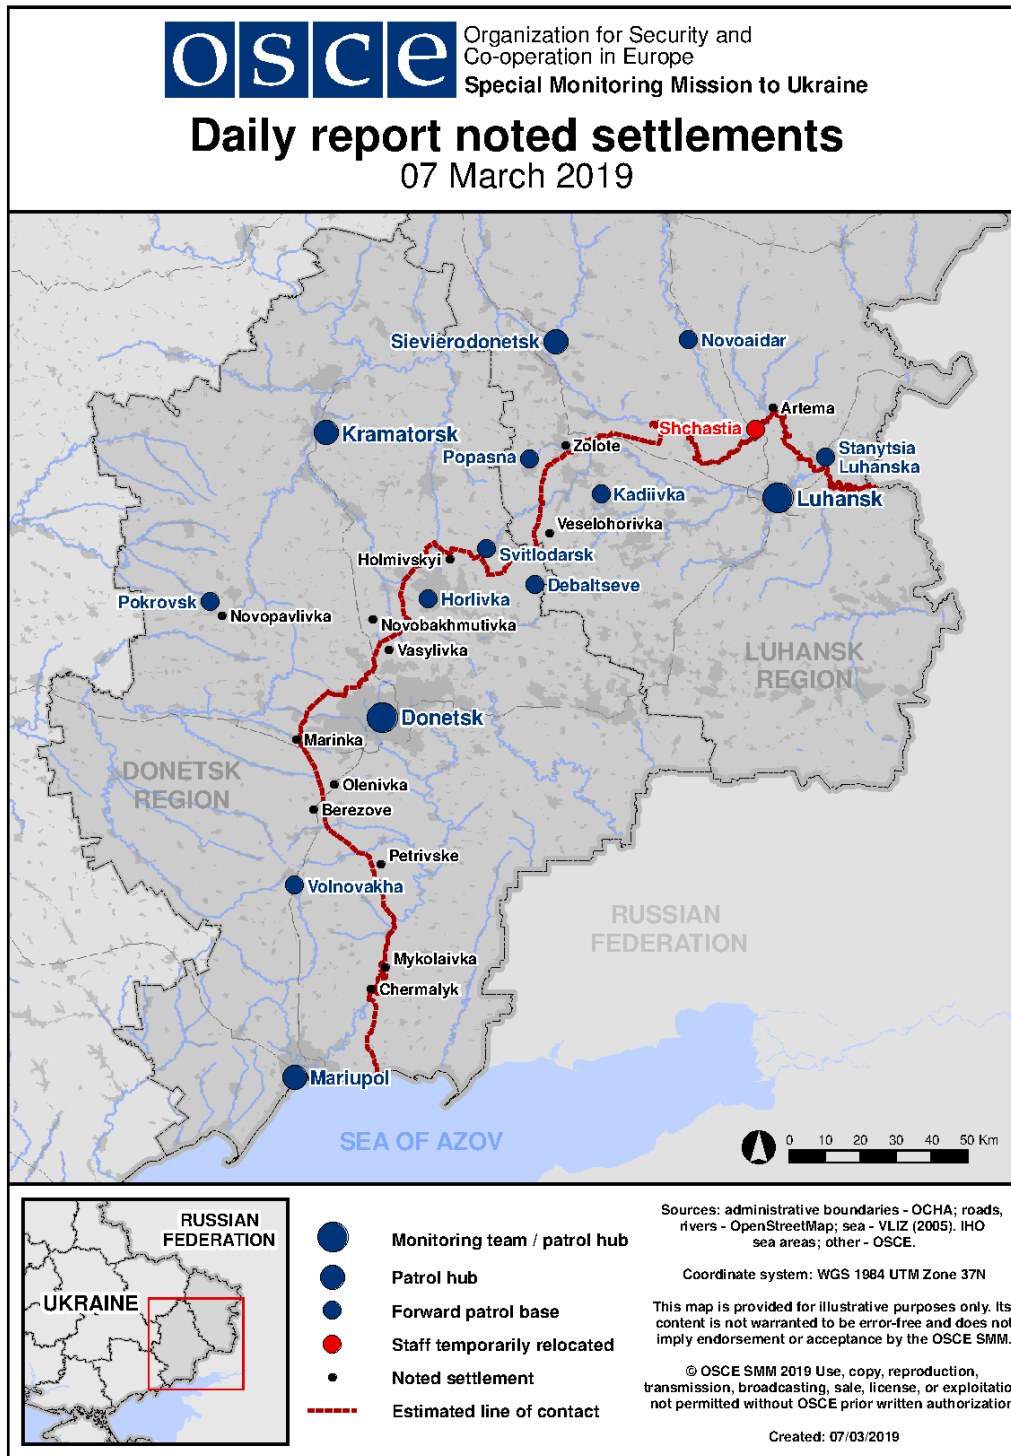

Map of Donetsk and Luhansk regions²

² The SMM is deployed to ten locations throughout Ukraine – Kherson, Odessa, Lviv, Ivano-Frankivsk, Kharkiv, Donetsk, Dnipro, Chernivtsi, Luhansk and Kyiv – as per Permanent Council Decision 1117 of 21 March 2014. This map of eastern Ukraine is meant for illustrative purposes and indicates locations mentioned in the report, as well as those where the SMM has offices (monitoring teams, patrol hubs, and forward patrol bases) in Donetsk and Luhansk regions. (In red: forward patrol bases from which SMM staff has temporarily relocated based on recommendations of security experts from participating States as well as SMM security considerations).