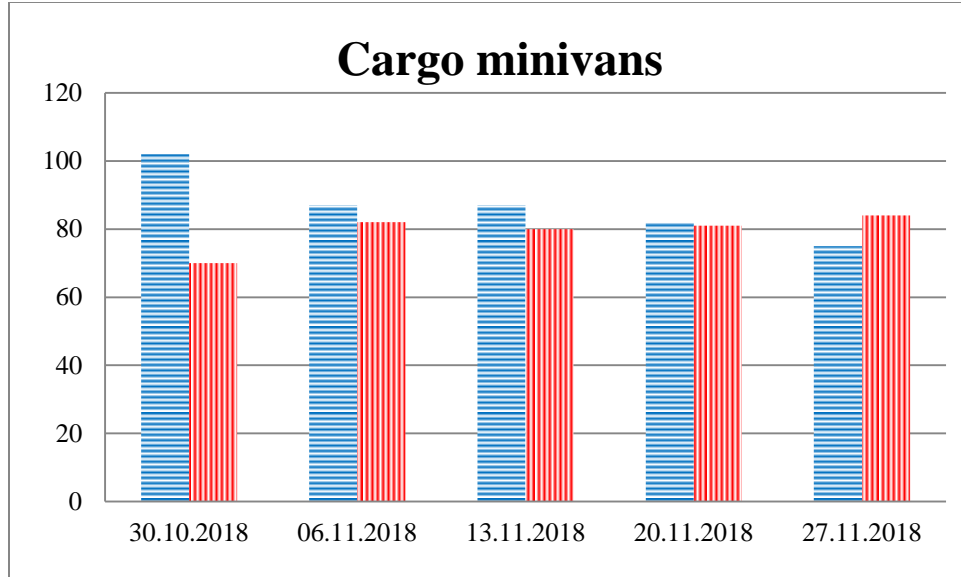

## TRENDS AND FIGURES AT A GLANCE

(For the period from 09:00 on 23 October 2018 to 09:00 on 27 November 2018)<sup>1</sup>

■ to the Russian Federation      ■ to Ukraine

<sup>1</sup> The dates at the bottom of each graph refer to the day when the Weekly Reports were issued and include the observations made during the previous seven days.