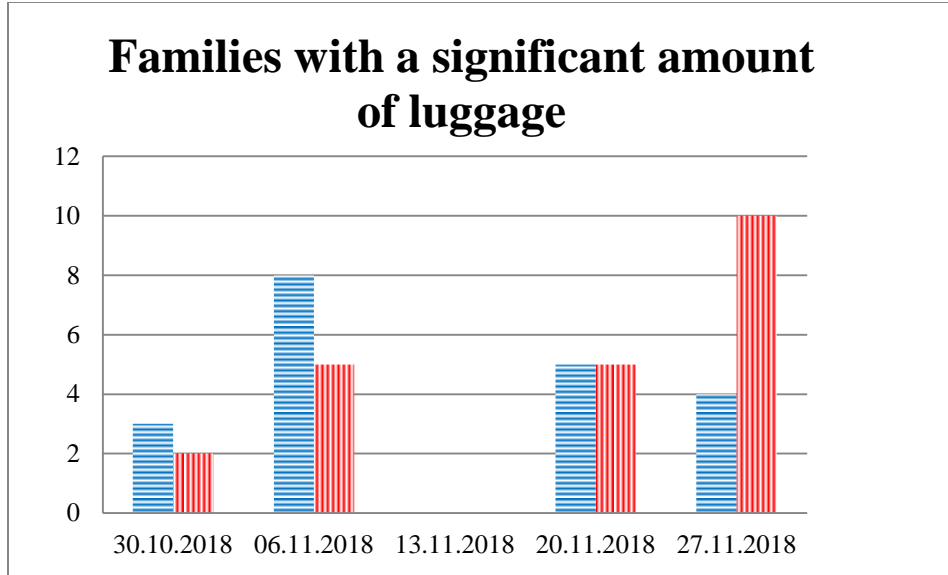

## TRENDS AND FIGURES AT A GLANCE

(For the period from 09:00 on 23 October 2018 to 09:00 on 27 November 2018)<sup>1</sup>

■ to the Russian Federation      ■ to Ukraine

<sup>1</sup> The dates at the bottom of each graph refer to the day when the Weekly Reports were issued and include the observations made during the previous seven days.