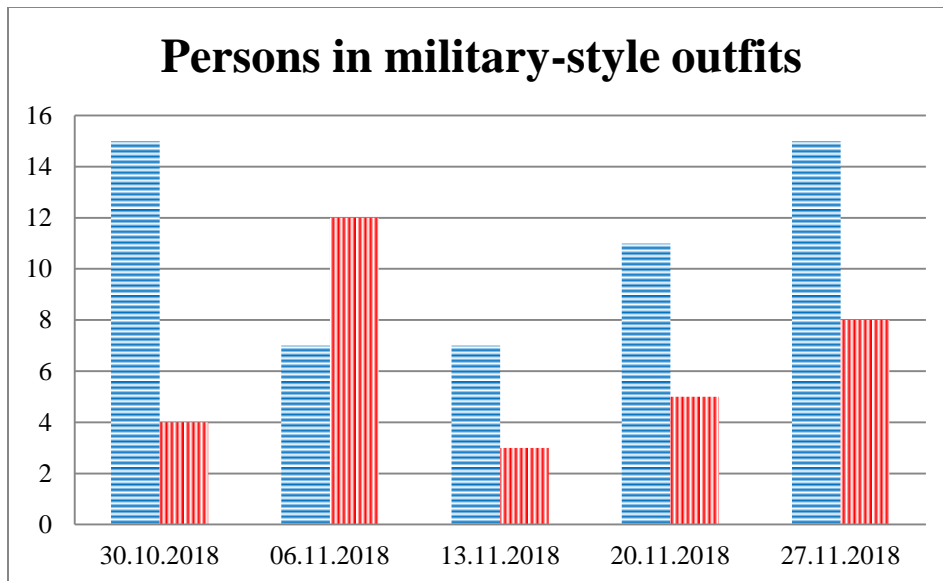

## TRENDS AND FIGURES AT A GLANCE

(For the period from 09:00 on 23 October 2018 to 09:00 on 27 November 2018)<sup>1</sup>

■ to the Russian Federation      ■ to Ukraine

<sup>1</sup> The dates at the bottom of each graph refer to the day when the Weekly Reports were issued and include the observations made during the previous seven days.