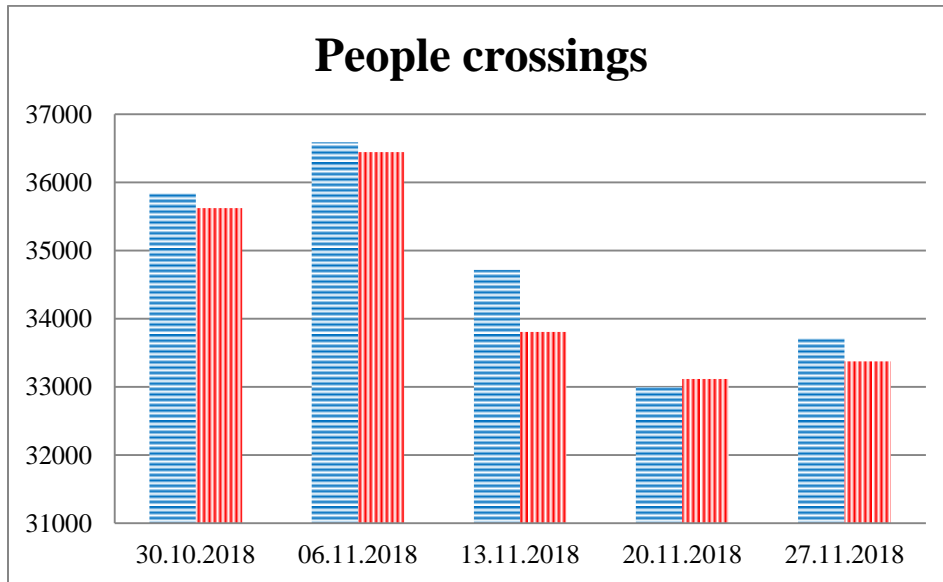

## TRENDS AND FIGURES AT A GLANCE

(For the period from 09:00 on 23 October 2018 to 09:00 on 27 November 2018)<sup>1</sup>

■ to the Russian Federation      ■ to Ukraine

<sup>1</sup> The dates at the bottom of each graph refer to the day when the Weekly Reports were issued and include the observations made during the previous seven days.