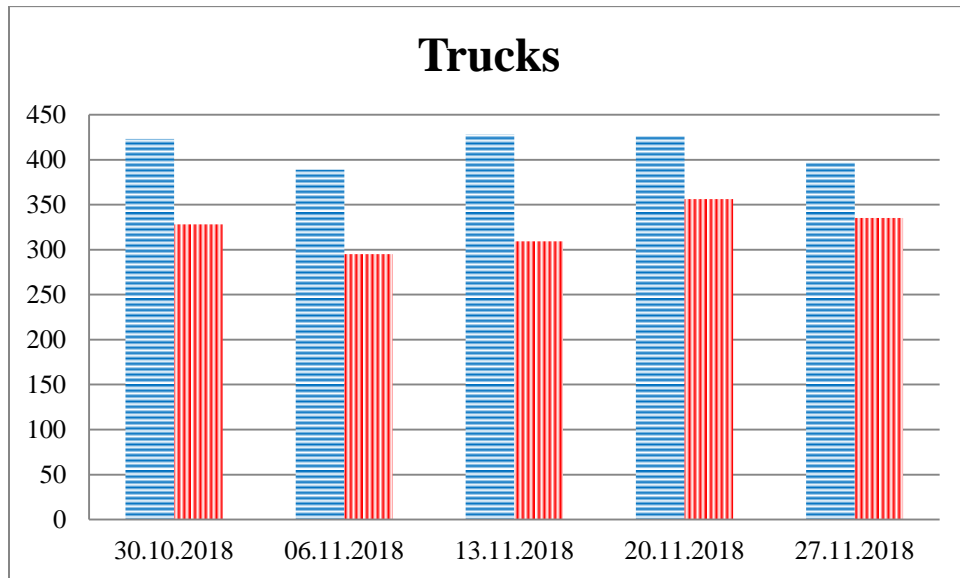

## TRENDS AND FIGURES AT A GLANCE

(For the period from 09:00 on 23 October 2018 to 09:00 on 27 November 2018)<sup>1</sup>

■ to the Russian Federation      ■ to Ukraine

<sup>1</sup> The dates at the bottom of each graph refer to the day when the Weekly Reports were issued and include the observations made during the previous seven days.