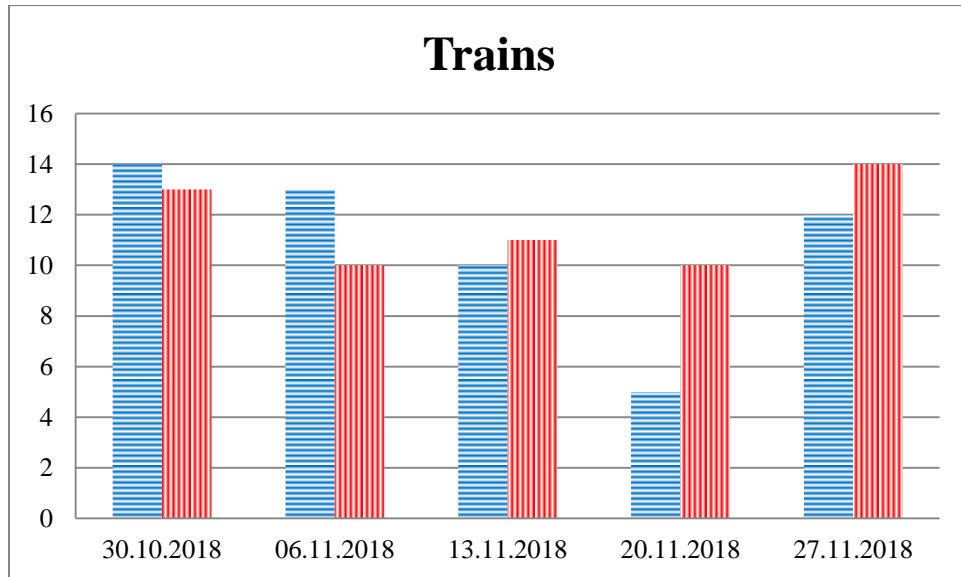

## TRENDS AND FIGURES AT A GLANCE

(For the period from 09:00 on 23 October 2018 to 09:00 on 27 November 2018)<sup>1</sup>

■ to the Russian Federation      ■ to Ukraine

<sup>1</sup> The dates at the bottom of each graph refer to the day when the Weekly Reports were issued and include the observations made during the previous seven days.