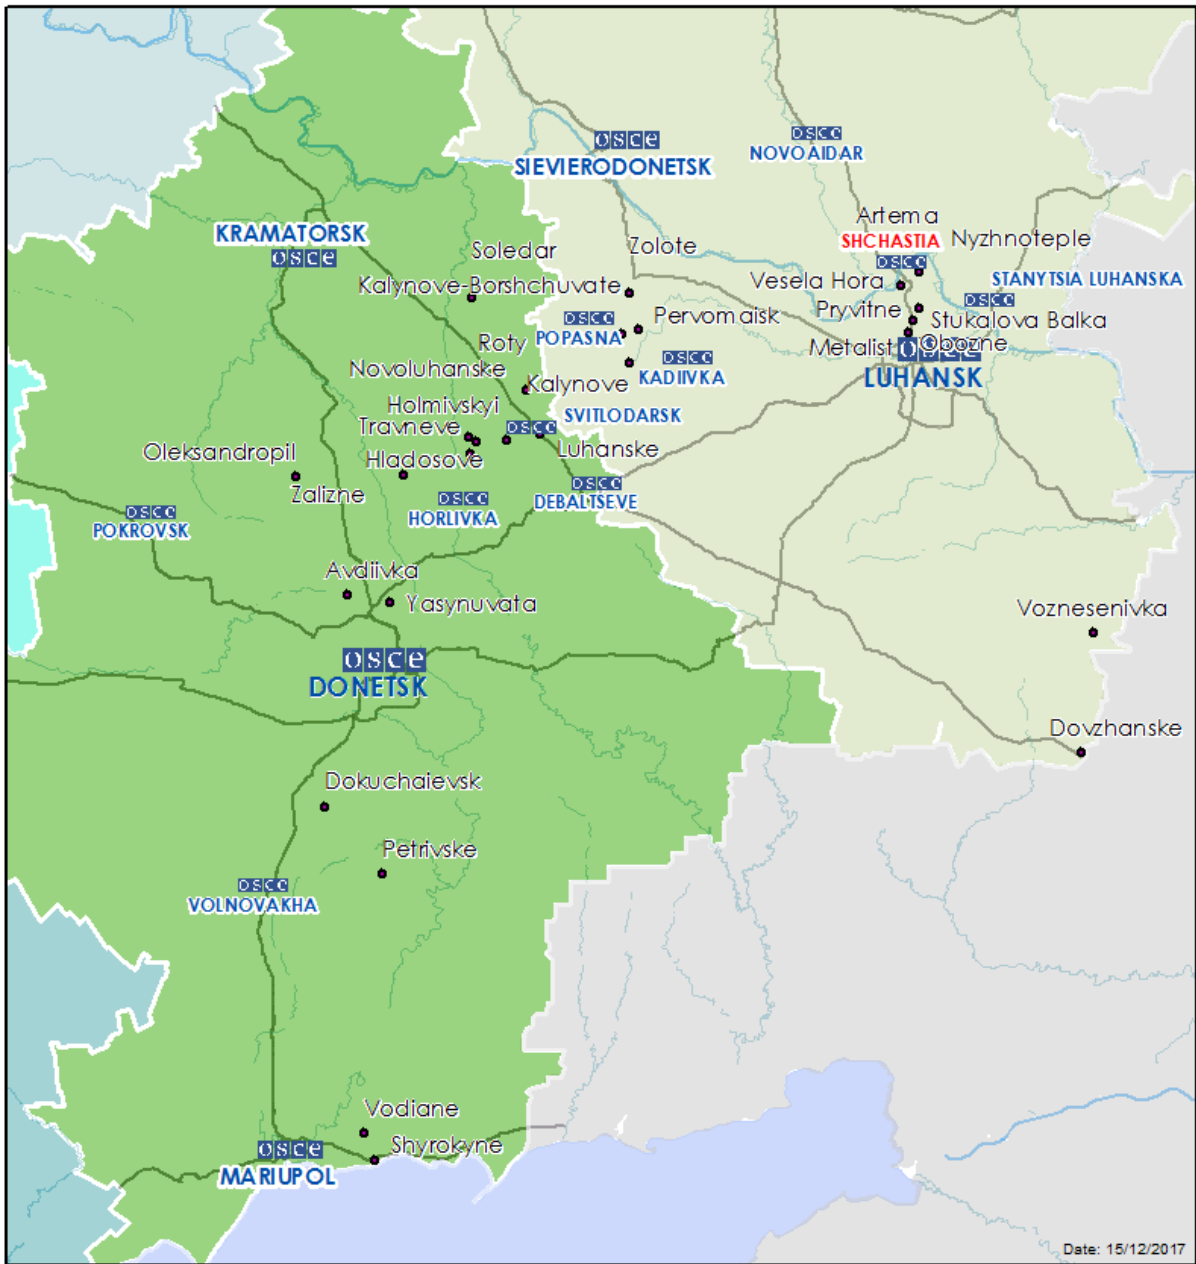

## Map of Donetsk and Luhansk regions<sup>2</sup>

<sup>2</sup> The SMM is deployed to ten locations throughout Ukraine – Kherson, Odessa, Lviv, Ivano-Frankivsk, Kharkiv, Donetsk, Dnipro, Chernivtsi, Luhansk and Kyiv – as per Permanent Council Decision 1117 of 21 March 2014. This map of eastern Ukraine is meant for illustrative purposes and indicates locations mentioned in the report, as well as those where the SMM has offices (monitoring teams, patrol hubs, and forward patrol bases) in Donetsk and Luhansk regions. (In red: forward patrol base from which SMM staff has temporarily relocated since 27 September 2016 based on recommendations of security experts from participating States.)