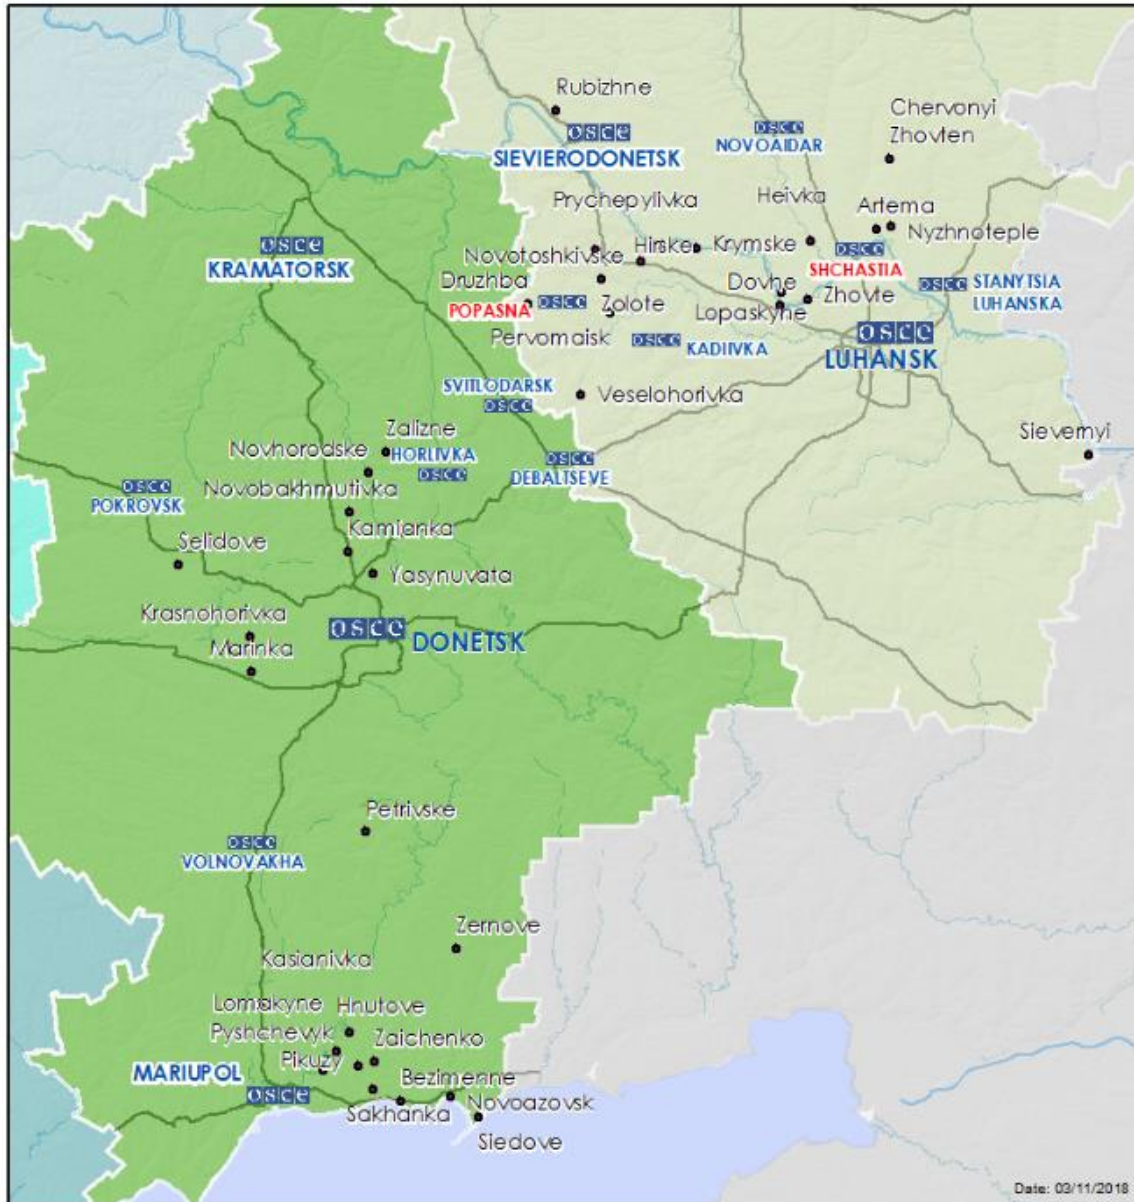

Map of Donetsk and Luhansk regions²

² The SMM is deployed to ten locations throughout Ukraine – Kherson, Odessa, Lviv, Ivano-Frankivsk, Kharkiv, Donetsk, Dnipro, Chernivtsi, Luhansk and Kyiv – as per Permanent Council Decision 1117 of 21 March 2014. This map of eastern Ukraine is meant for illustrative purposes and indicates locations mentioned in the report, as well as those where the SMM has offices (monitoring teams, patrol hubs, and forward patrol bases) in Donetsk and Luhansk regions. (In red: forward patrol bases from which SMM staff has temporarily relocated based on recommendations of security experts from participating States as well as SMM security considerations).