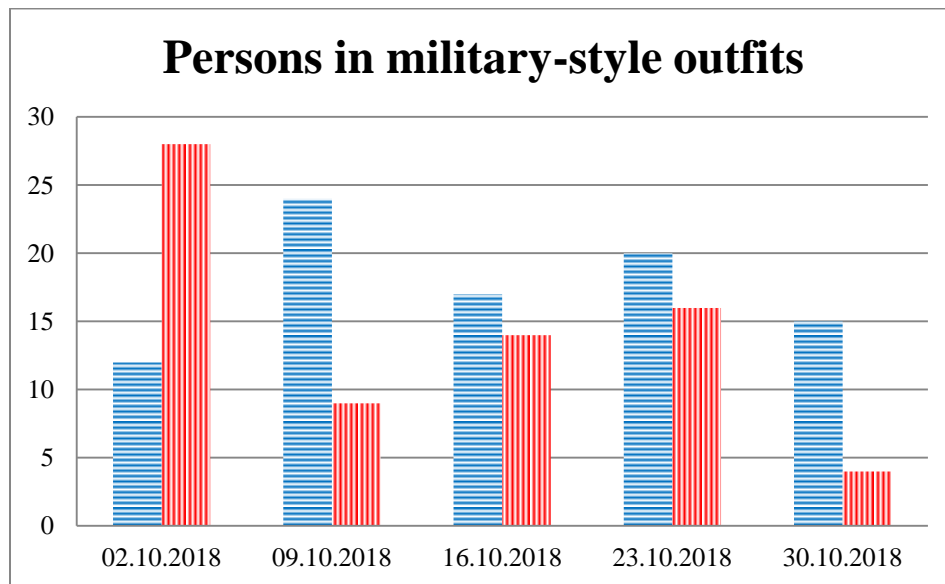

TRENDS AND FIGURES AT A GLANCE

(For the period from 09:00 on 25 September 2018 to 09:00 on 30 October 2018)¹

■ to the Russian Federation ■ to Ukraine

¹ The dates at the bottom of each graph refer to the day when the Weekly Reports were issued and include the observations made during the previous seven days.