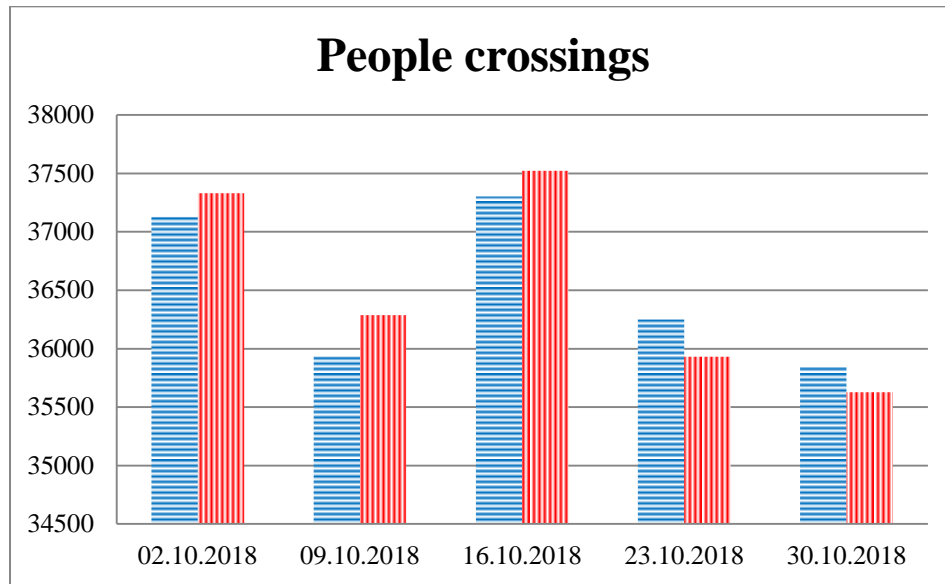

TRENDS AND FIGURES AT A GLANCE

(For the period from 09:00 on 25 September 2018 to 09:00 on 30 October 2018)¹

■ to the Russian Federation ■ to Ukraine

¹ The dates at the bottom of each graph refer to the day when the Weekly Reports were issued and include the observations made during the previous seven days.