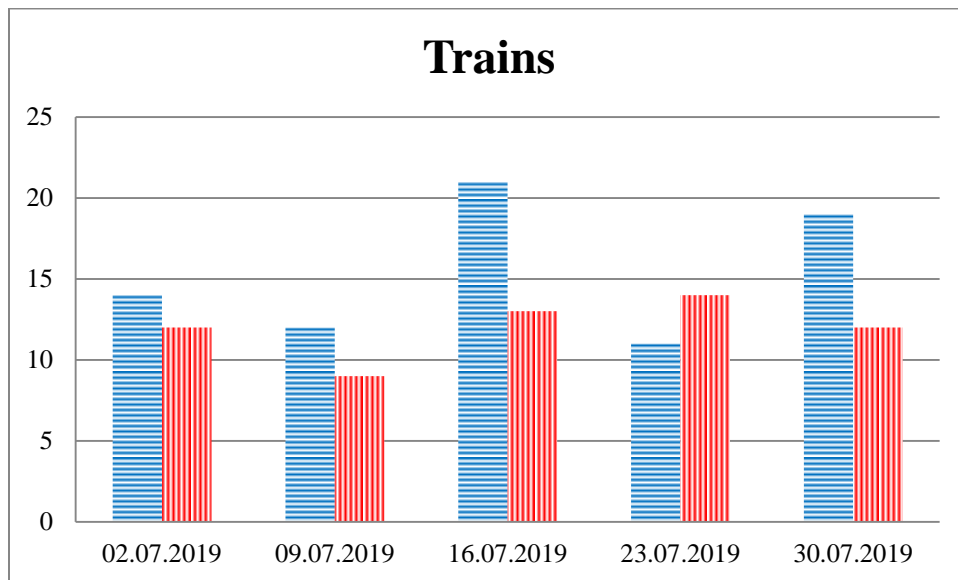

## TRENDS AND FIGURES AT A GLANCE

(For the period from 09:00 on 25 June to 09:00 on 30 July 2019)<sup>1</sup>

■ to the Russian Federation      ■ to Ukraine

<sup>1</sup> The dates at the bottom of each graph refer to the day when the Weekly Reports were issued and include the observations made during the previous seven days.

### Timetable of the trains heard at the Gukovo BCP

Date	To RF	To UA
23/07/2019	17:30 18:48 19:38	15:46 23:42
24/07/2019	1:37 5:39 18:55	7:57 9:30
25/07/2019	00:22 5:38 9:16	3:53
26/07/2019	8:01	3:40 16:52
27/07/2019	10:12 14:37 16:13 19:46	8:15 12:24 13:28 17:56
28/07/2019	15:07 20:13	-
29/07/2019	3:46	14:22
30/07/2019	2:10	3:51