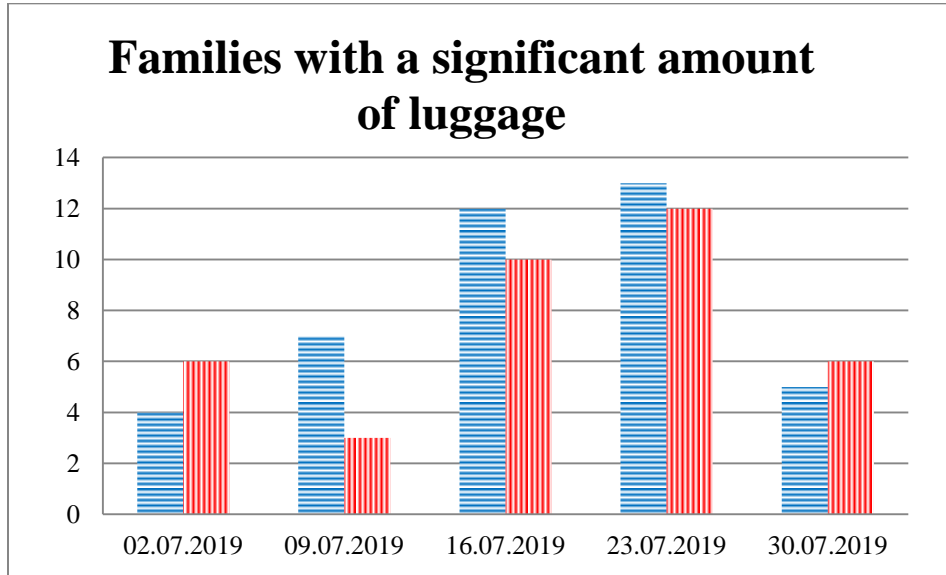

## TRENDS AND FIGURES AT A GLANCE

(For the period from 09:00 on 25 June to 09:00 on 30 July 2019)<sup>1</sup>

■ to the Russian Federation      ■ to Ukraine

<sup>1</sup> The dates at the bottom of each graph refer to the day when the Weekly Reports were issued and include the observations made during the previous seven days.

### Timetable of the trains heard at the Gukovo BCP

Date	To RF	To UA
23/07/2019	17:30 18:48 19:38	15:46 23:42
24/07/2019	1:37 5:39 18:55	7:57 9:30
25/07/2019	00:22 5:38 9:16	3:53
26/07/2019	8:01	3:40 16:52
27/07/2019	10:12 14:37 16:13 19:46	8:15 12:24 13:28 17:56
28/07/2019	15:07 20:13	-
29/07/2019	3:46	14:22
30/07/2019	2:10	3:51