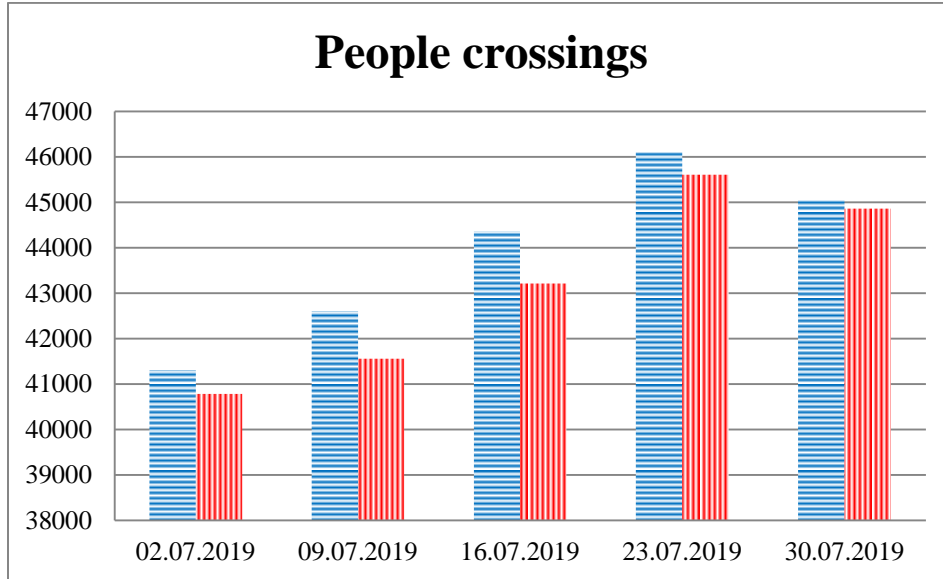

## TRENDS AND FIGURES AT A GLANCE

(For the period from 09:00 on 25 June to 09:00 on 30 July 2019)<sup>1</sup>

■ to the Russian Federation      ■ to Ukraine

<sup>1</sup> The dates at the bottom of each graph refer to the day when the Weekly Reports were issued and include the observations made during the previous seven days.

### Timetable of the trains heard at the Gukovo BCP

Date	To RF	To UA
23/07/2019	17:30 18:48 19:38	15:46 23:42
24/07/2019	1:37 5:39 18:55	7:57 9:30
25/07/2019	00:22 5:38 9:16	3:53
26/07/2019	8:01	3:40 16:52
27/07/2019	10:12 14:37 16:13 19:46	8:15 12:24 13:28 17:56
28/07/2019	15:07 20:13	-
29/07/2019	3:46	14:22
30/07/2019	2:10	3:51