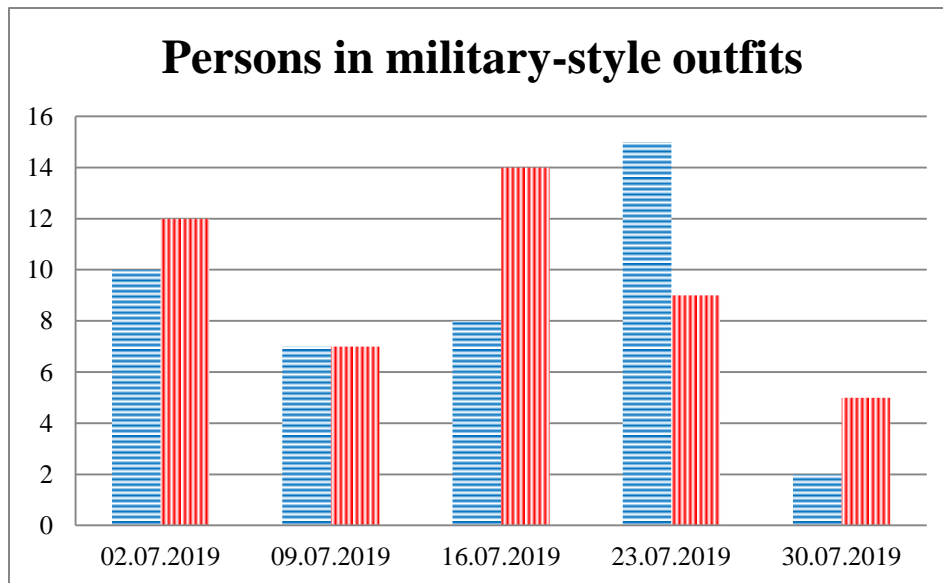

## TRENDS AND FIGURES AT A GLANCE

(For the period from 09:00 on 25 June to 09:00 on 30 July 2019)<sup>1</sup>

■ to the Russian Federation      ■ to Ukraine

<sup>1</sup> The dates at the bottom of each graph refer to the day when the Weekly Reports were issued and include the observations made during the previous seven days.