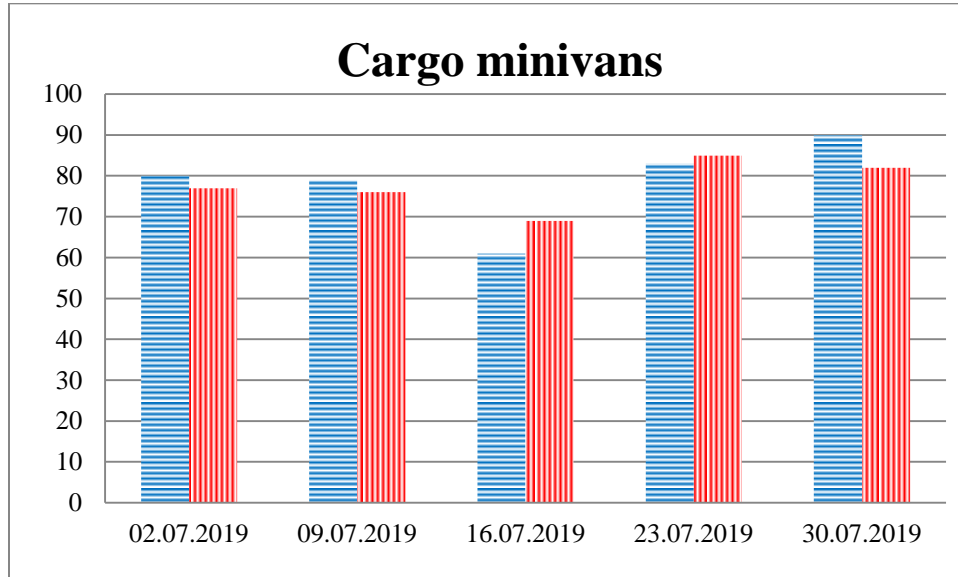

## TRENDS AND FIGURES AT A GLANCE

(For the period from 09:00 on 25 June to 09:00 on 30 July 2019)<sup>1</sup>

■ to the Russian Federation      ■ to Ukraine

<sup>1</sup> The dates at the bottom of each graph refer to the day when the Weekly Reports were issued and include the observations made during the previous seven days.