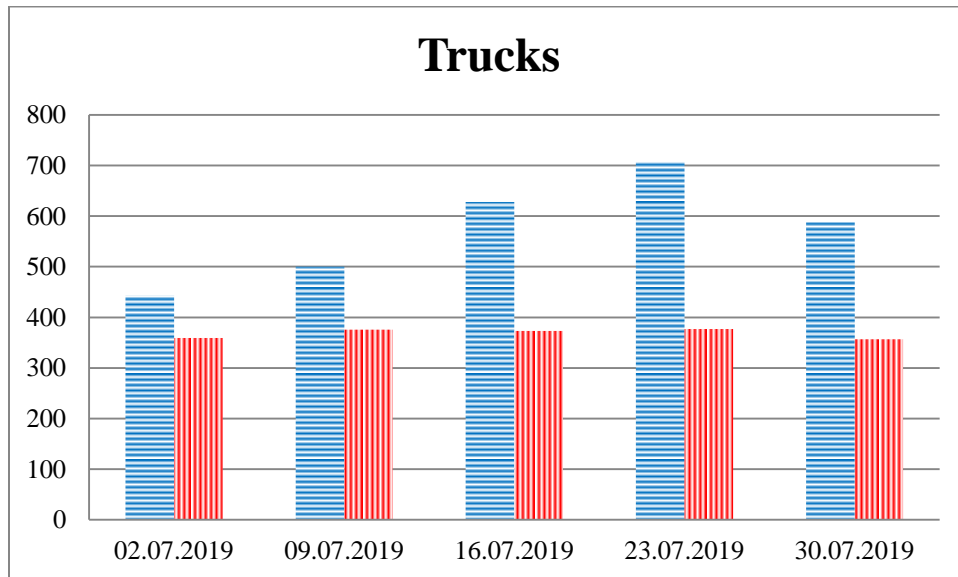

## TRENDS AND FIGURES AT A GLANCE

(For the period from 09:00 on 25 June to 09:00 on 30 July 2019)<sup>1</sup>

■ to the Russian Federation      ■ to Ukraine

<sup>1</sup> The dates at the bottom of each graph refer to the day when the Weekly Reports were issued and include the observations made during the previous seven days.