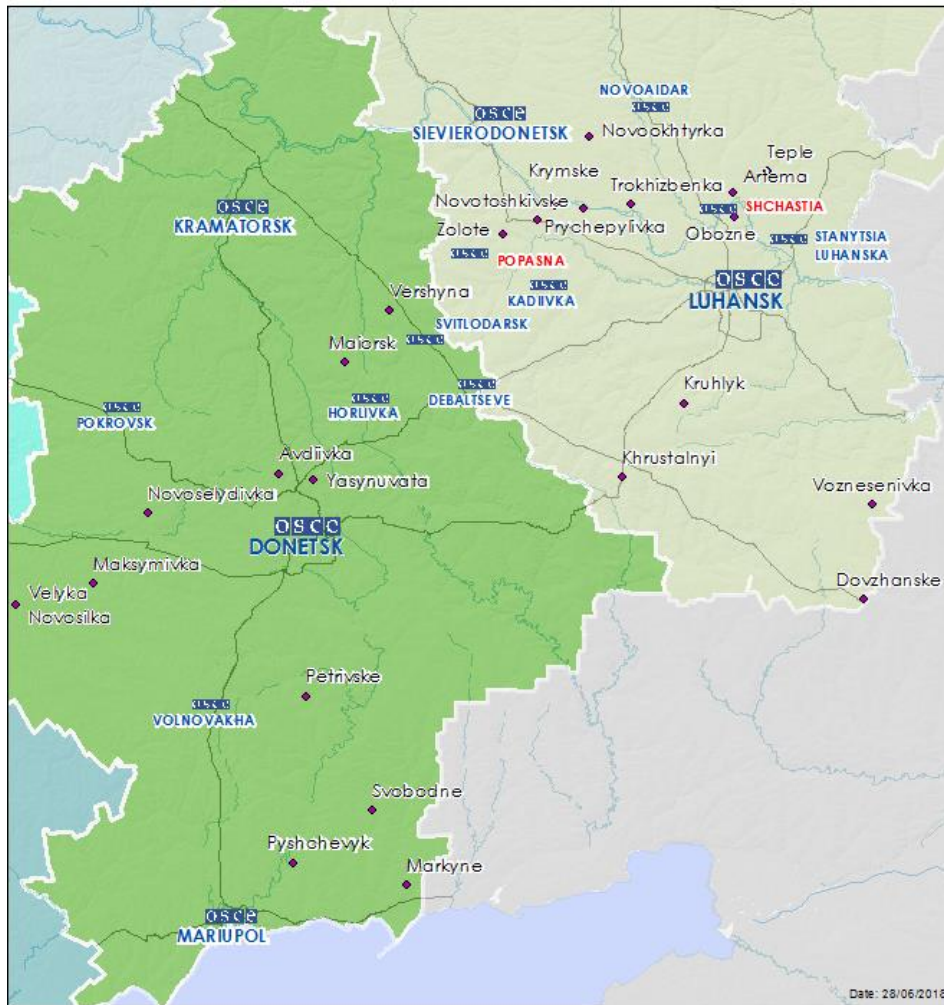

Map of Donetsk and Luhansk regions²

² The SMM is deployed to ten locations throughout Ukraine – Kherson, Odessa, Lviv, Ivano-Frankivsk, Kharkiv, Donetsk, Dnipro, Chernivtsi, Luhansk and Kyiv – as per Permanent Council Decision 1117 of 21 March 2014. This map of eastern Ukraine is meant for illustrative purposes and indicates locations mentioned in the report, as well as those where the SMM has offices (monitoring teams, patrol hubs, and forward patrol bases) in Donetsk and Luhansk regions. (In red: forward patrol bases from which SMM staff has temporarily relocated based on recommendations of security experts from participating States as well as SMM security considerations).