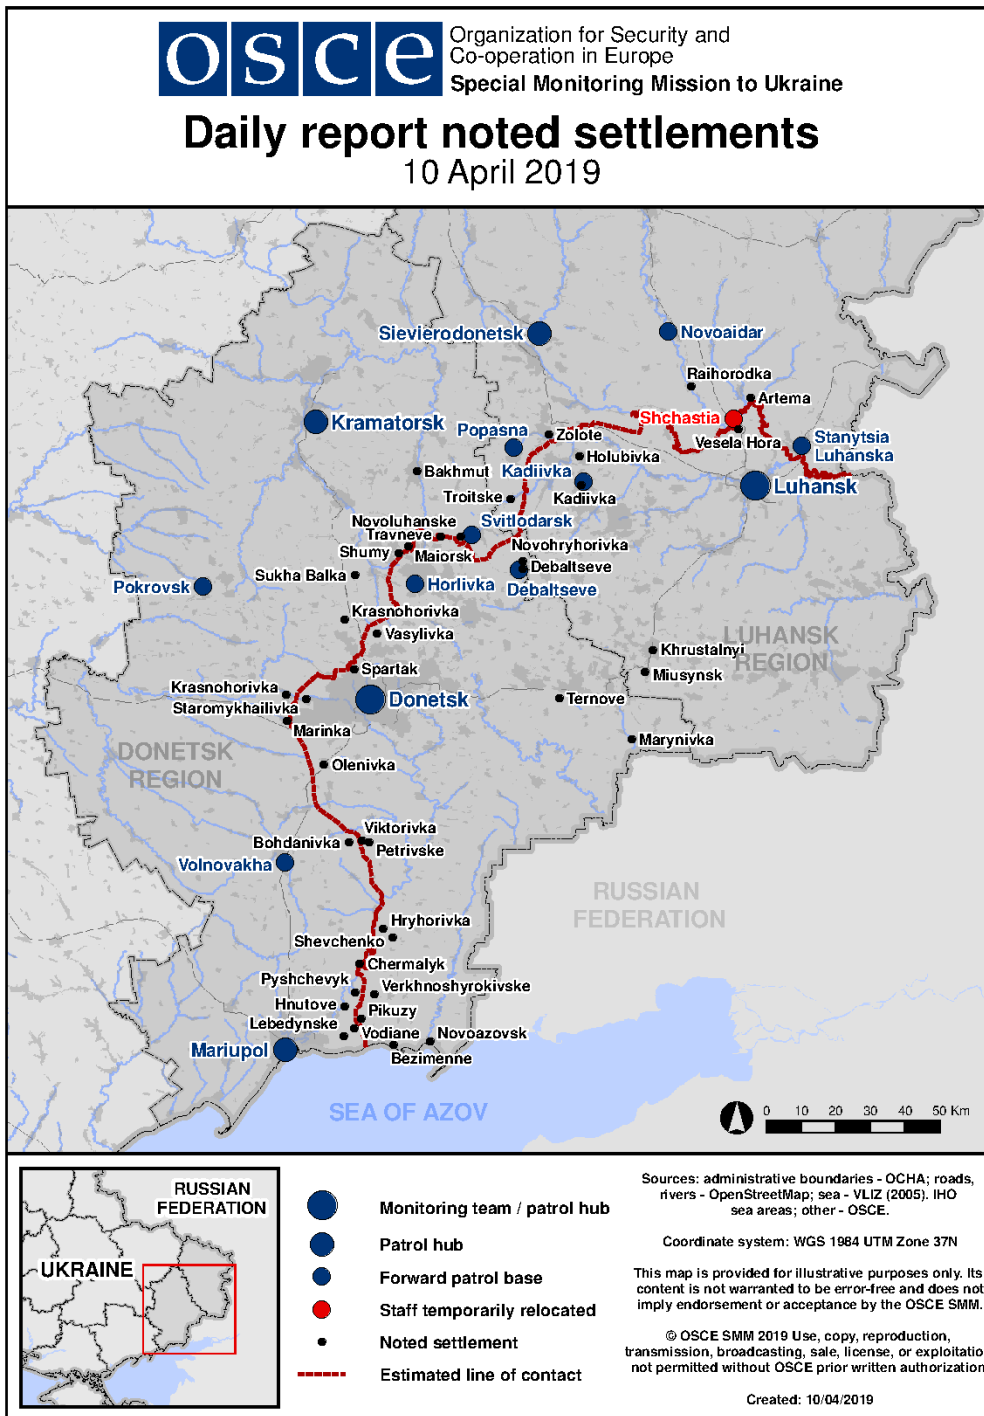

## Map of Donetsk and Luhansk<sup>2</sup>

<sup>2</sup> The SMM is deployed to ten locations throughout Ukraine – Kherson, Odessa, Lviv, Ivano-Frankivsk, Kharkiv, Donetsk, Dnipro, Chernivtsi, Luhansk and Kyiv – as per Permanent Council Decision 1117 of 21 March 2014. This map of eastern Ukraine is meant for illustrative purposes and indicates locations mentioned in the report, as well as those where the SMM has offices (monitoring teams, patrol hubs, and forward patrol bases) in Donetsk and Luhansk regions. (In red: forward patrol bases from which SMM staff has temporarily relocated based on recommendations of security experts from participating States as well as SMM security considerations).