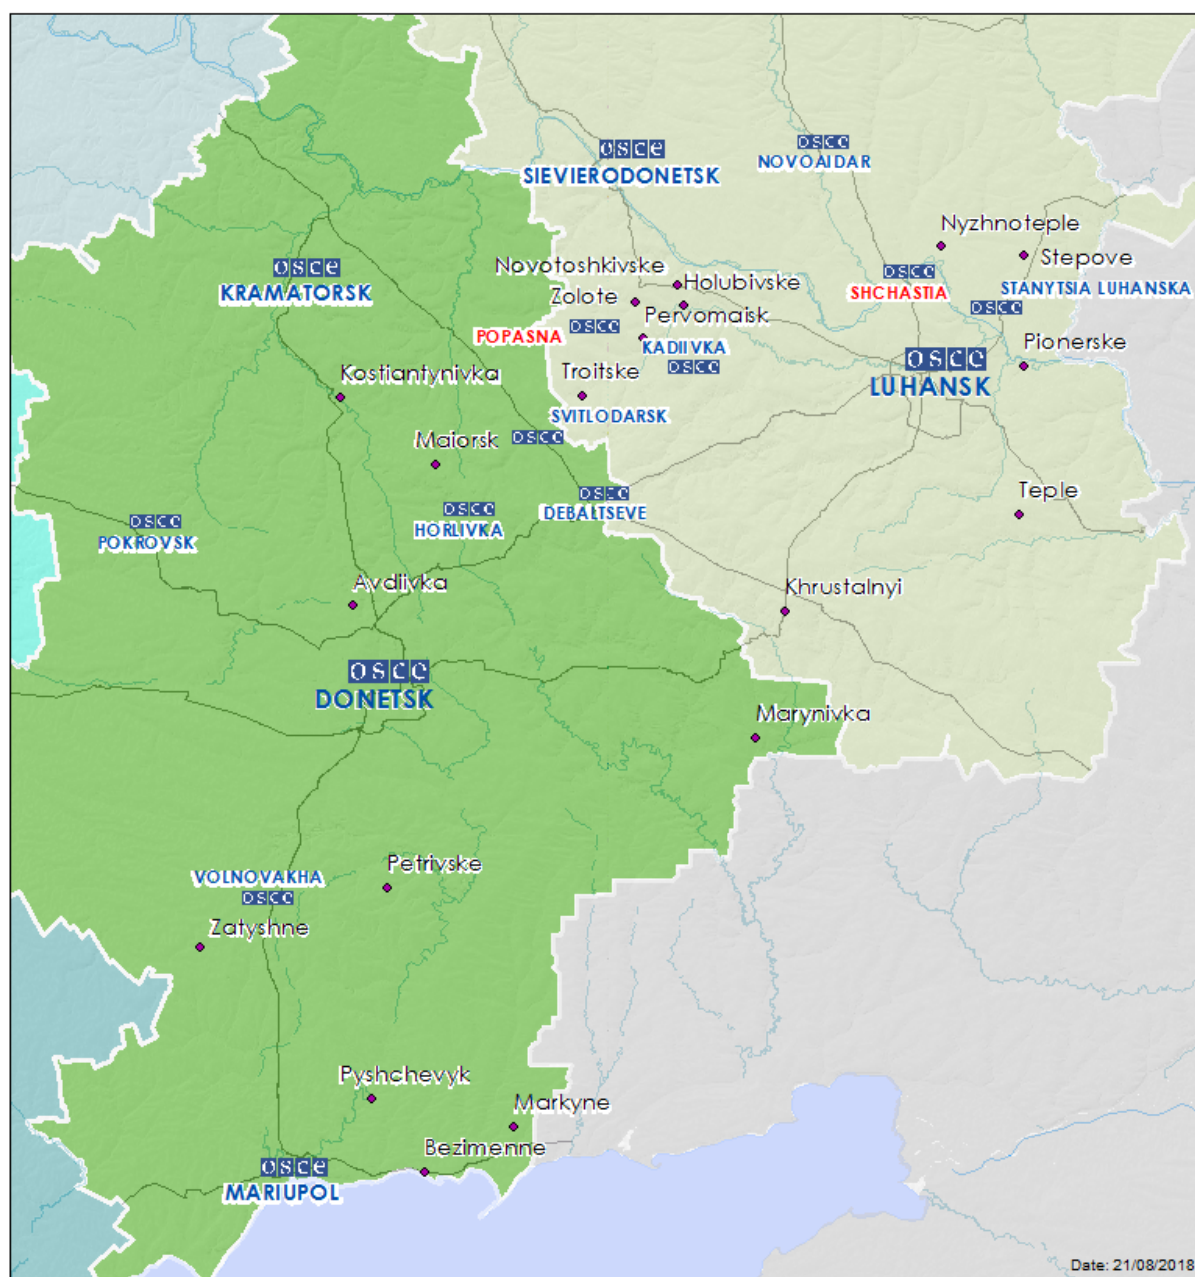

Map of Donetsk and Luhansk regions²

² The SMM is deployed to ten locations throughout Ukraine – Kherson, Odessa, Lviv, Ivano-Frankivsk, Kharkiv, Donetsk, Dnipro, Chernivtsi, Luhansk and Kyiv – as per Permanent Council Decision 1117 of 21 March 2014. This map of eastern Ukraine is meant for illustrative purposes and indicates locations mentioned in the report, as well as those where the SMM has offices (monitoring teams, patrol hubs, and forward patrol bases) in Donetsk and Luhansk regions. (In red: forward patrol bases from which SMM staff has temporarily relocated based on recommendations of security experts from participating States as well as SMM security considerations).