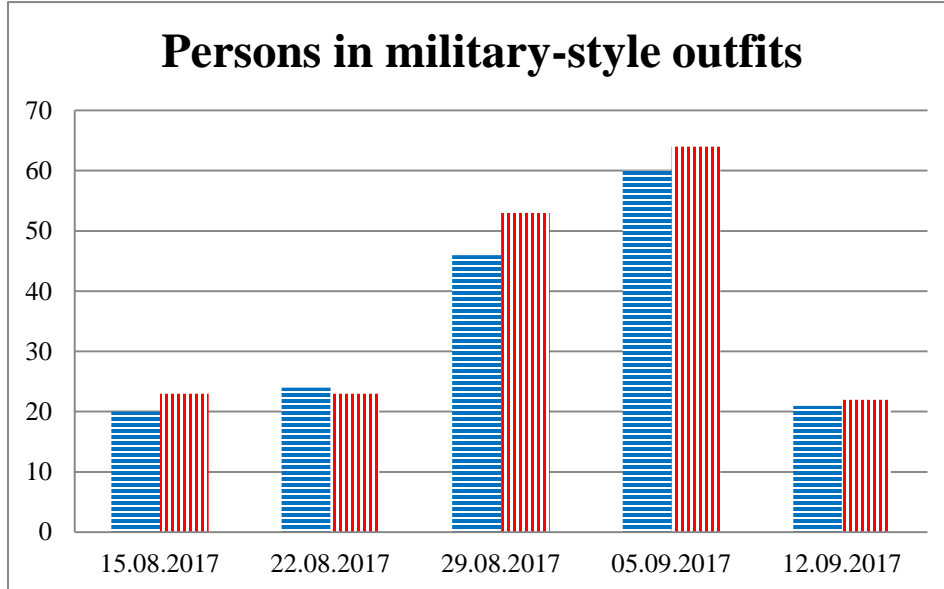

## TRENDS AND FIGURES AT A GLANCE

(For the period from 10:00 on 8 August 2017 to 10:00 on 12 September 2017)

■ - to the Russian Federation    ■ - to Ukraine

### Families with a significant amount of luggage