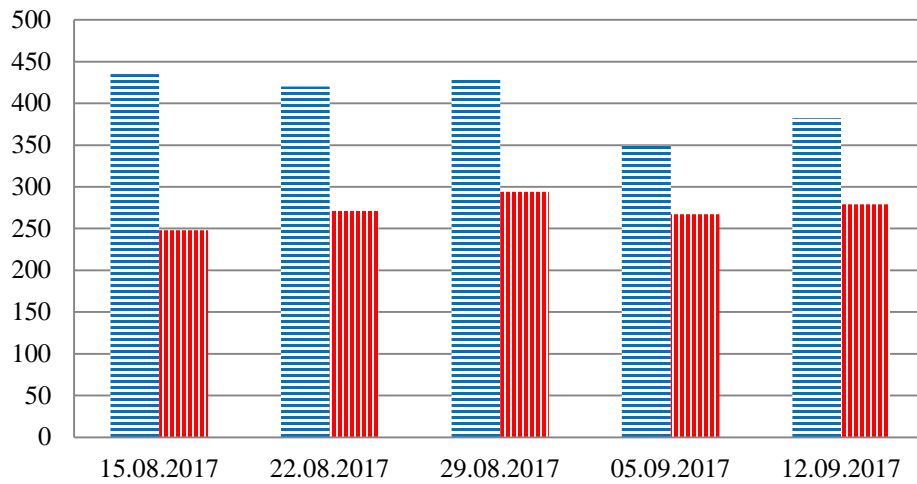

Families with a significant amount of luggage

Trucks