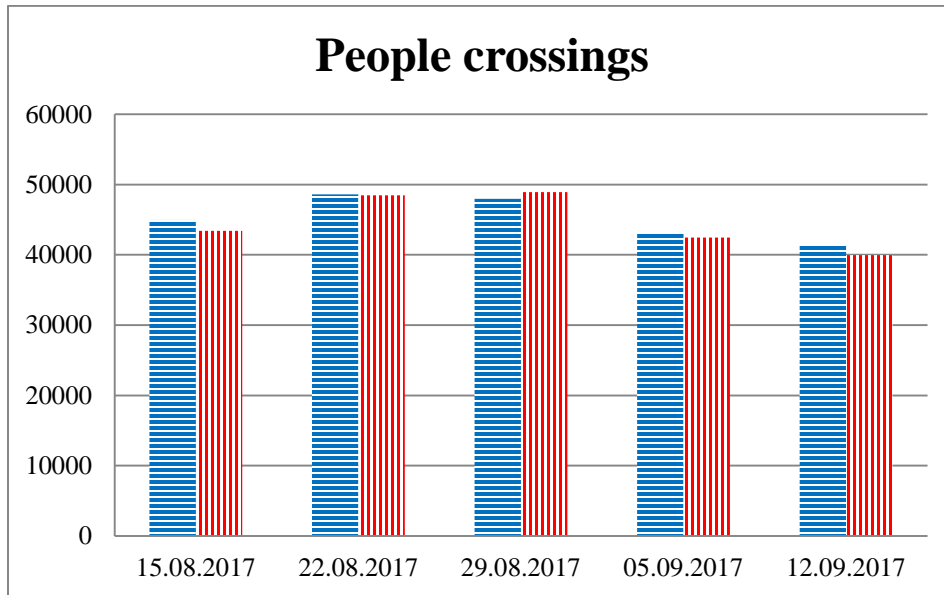

## TRENDS AND FIGURES AT A GLANCE

(For the period from 10:00 on 8 August 2017 to 10:00 on 12 September 2017)

■ - to the Russian Federation    ■ - to Ukraine

### Families with a significant amount of luggage