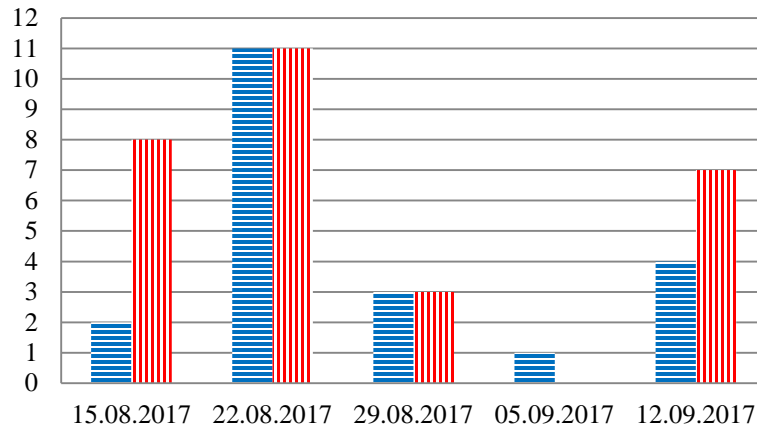

## TRENDS AND FIGURES AT A GLANCE

(For the period from 10:00 on 8 August 2017 to 10:00 on 12 September 2017)

■ - to the Russian Federation    ■ - to Ukraine

### Families with a significant amount of luggage