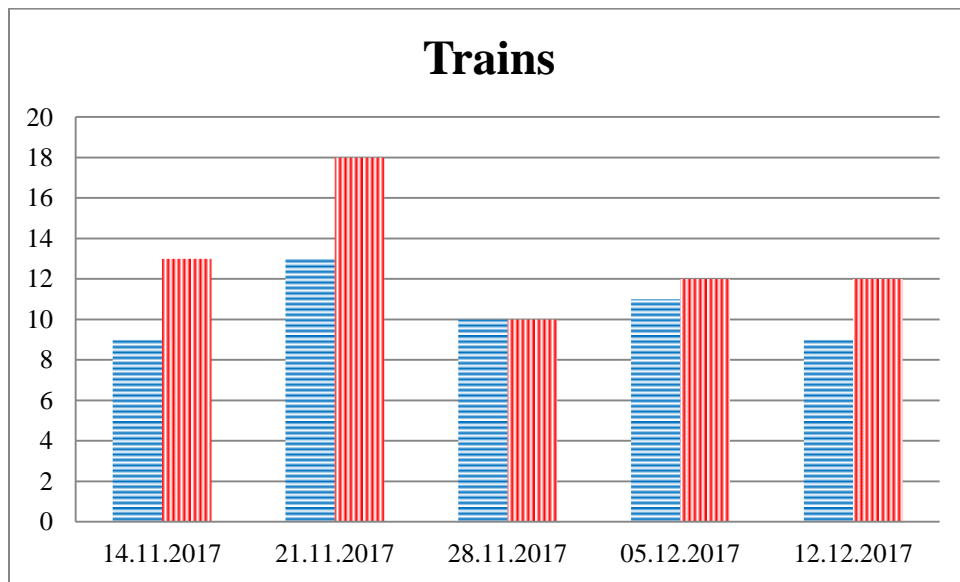

## TRENDS AND FIGURES AT A GLANCE

(For the period from 09:00 on 14 November 2017 to 09:00 on 12 December 2017)

■ - to the Russian Federation    ■ - to Ukraine

\*\*\*