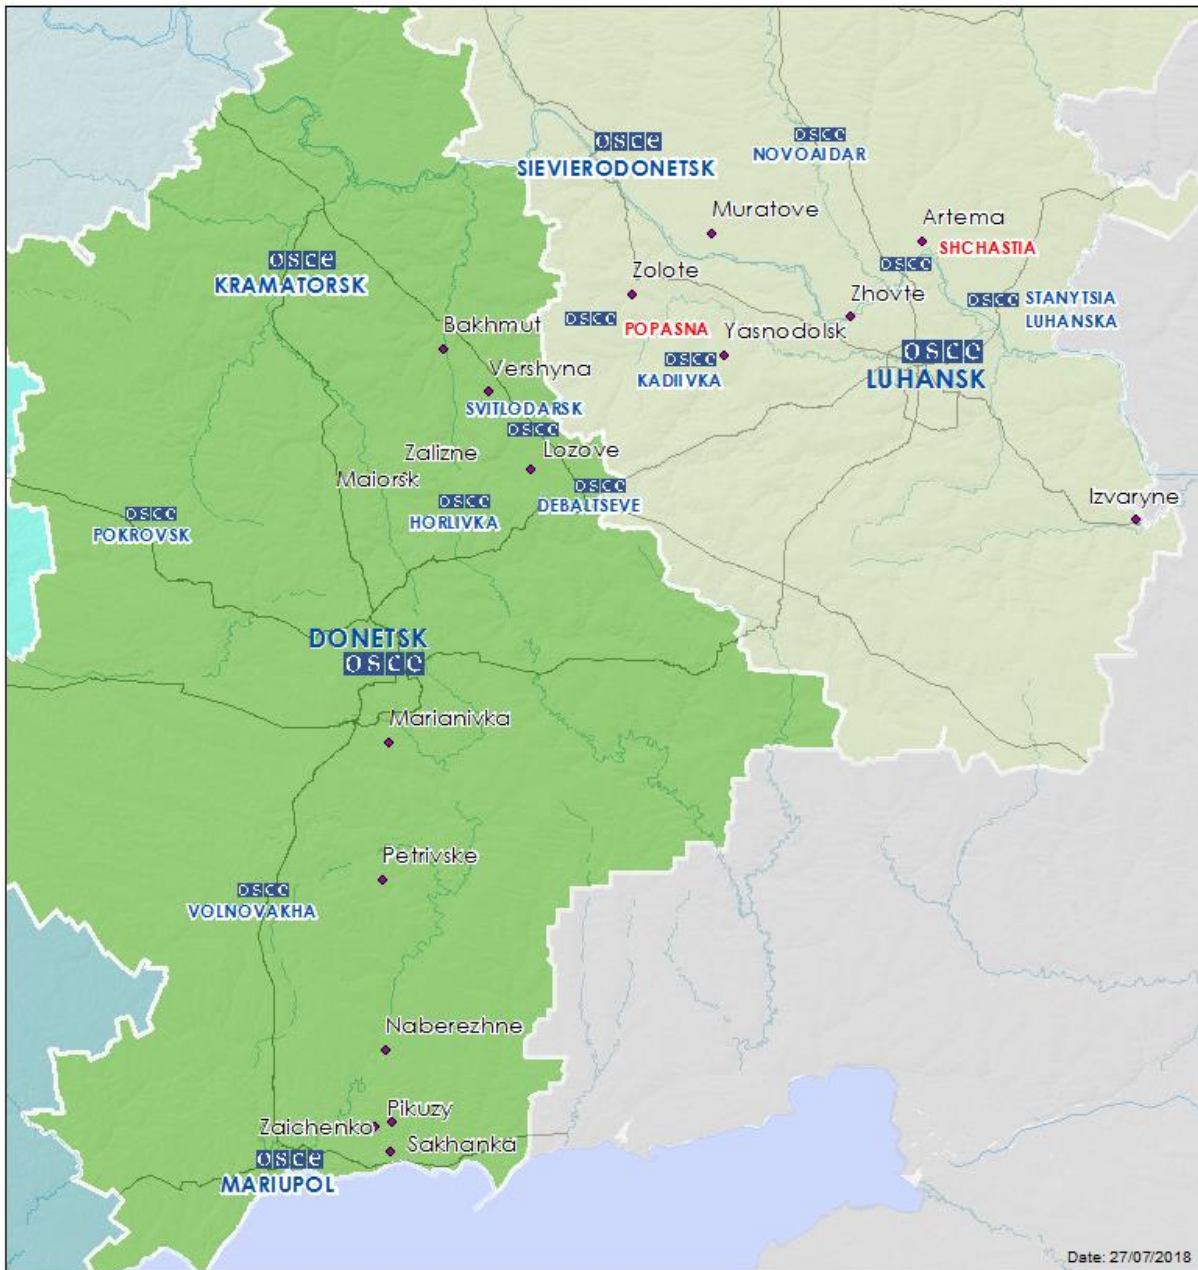

Map of Donetsk and Luhansk regions²

² The SMM is deployed to ten locations throughout Ukraine – Kherson, Odessa, Lviv, Ivano-Frankivsk, Kharkiv, Donetsk, Dnipro, Chernivtsi, Luhansk and Kyiv – as per Permanent Council Decision 1117 of 21 March 2014. This map of eastern Ukraine is meant for illustrative purposes and indicates locations mentioned in the report, as well as those where the SMM has offices (monitoring teams, patrol hubs, and forward patrol bases) in Donetsk and Luhansk regions. (In red: forward patrol bases from which SMM staff has temporarily relocated based on recommendations of security experts from participating States as well as SMM security considerations).