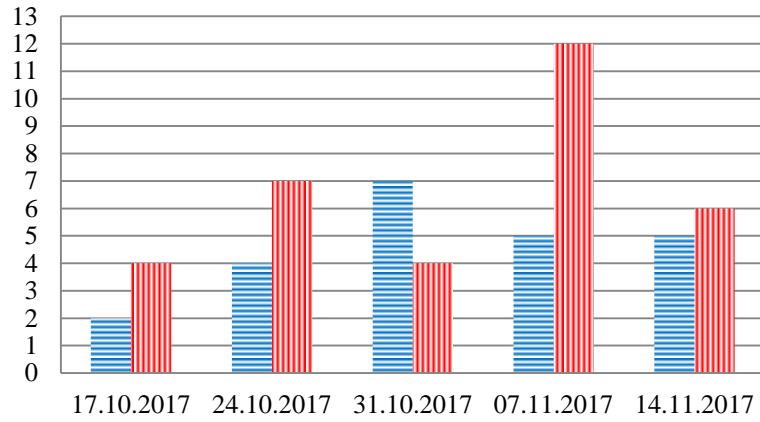

TRENDS AND FIGURES AT A GLANCE

(For the period from 09:00 on 17 October 2017 to 09:00 on 14 November 2017)

■ - to the Russian Federation ■ - to Ukraine

Families with a significant amount of luggage

Trucks