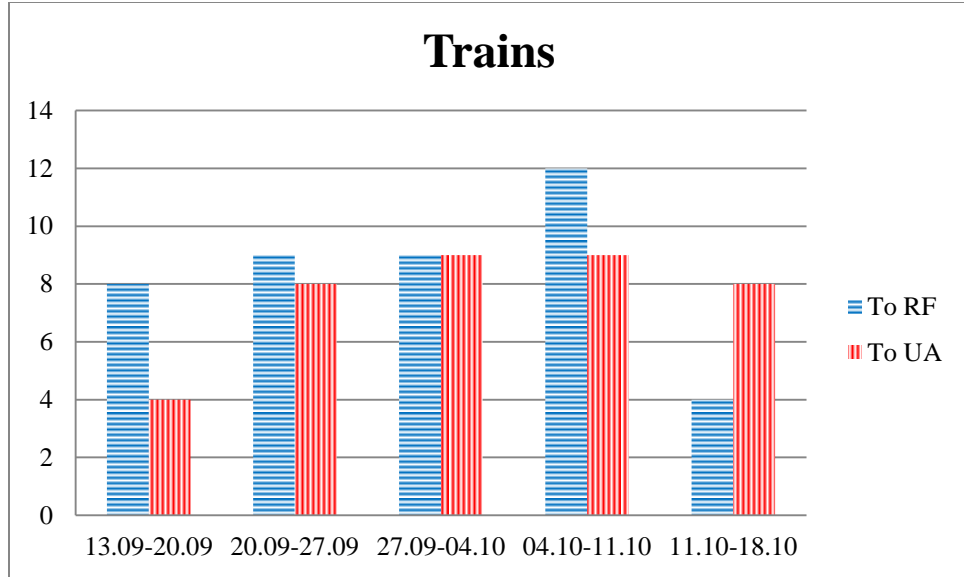

## TRENDS AND FIGURES AT A GLANCE

(For the period from 10:00 on 13 September 2016 to 10:00 on 18 October 2016)

\*\*\*