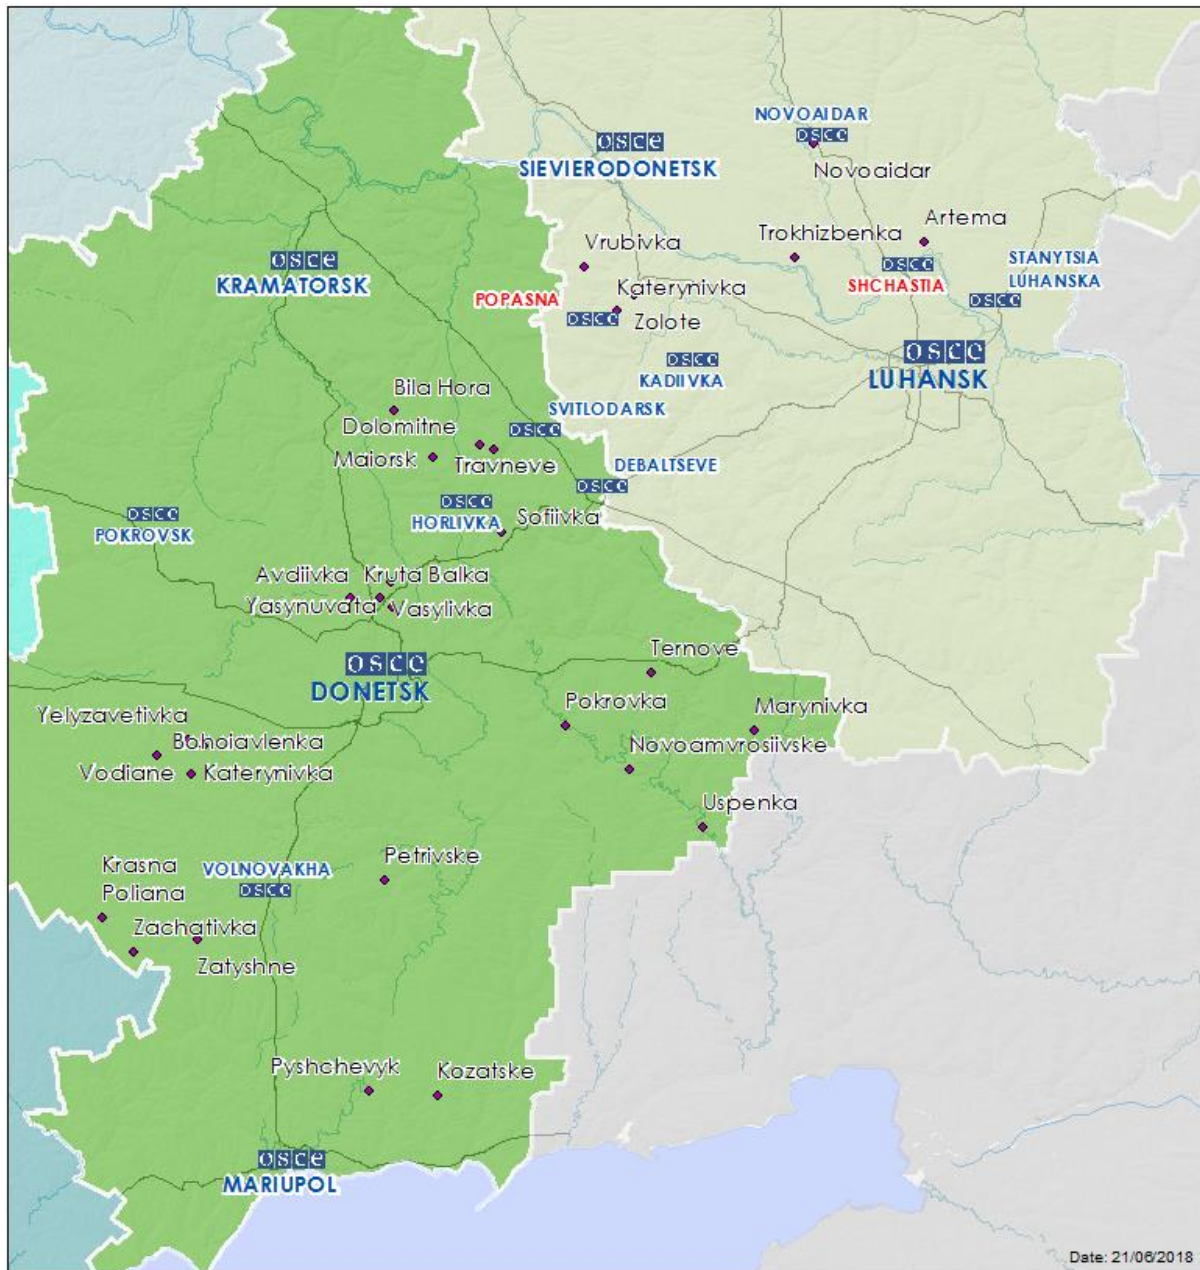

<sup>1</sup> The table only includes ceasefire violations directly observed by the SMM and it may include those also assessed to be live-fire exercises, controlled detonations, etc. Details provided – in terms of distance, direction, weapons-type, etc. – are based on assessments provided by monitors on the ground, and are not always necessarily precise. When information is not known (indicated with an “N/K”), the SMM was unable to ascertain such information due to distance, weather conditions and/or other considerations. Ceasefire violations recorded by more than one patrol and assessed to be the same are entered only once.

## Map of Donetsk and Luhansk regions<sup>2</sup>

<sup>2</sup> The SMM is deployed to ten locations throughout Ukraine – Kherson, Odessa, Lviv, Ivano-Frankivsk, Kharkiv, Donetsk, Dnipro, Chernivtsi, Luhansk and Kyiv – as per Permanent Council Decision 1117 of 21 March 2014. This map of eastern Ukraine is meant for illustrative purposes and indicates locations mentioned in the report, as well as those where the SMM has offices (monitoring teams, patrol hubs, and forward patrol bases) in Donetsk and Luhansk regions. (In red: forward patrol bases from which SMM staff has temporarily relocated based on recommendations of security experts from participating States as well as SMM security considerations).