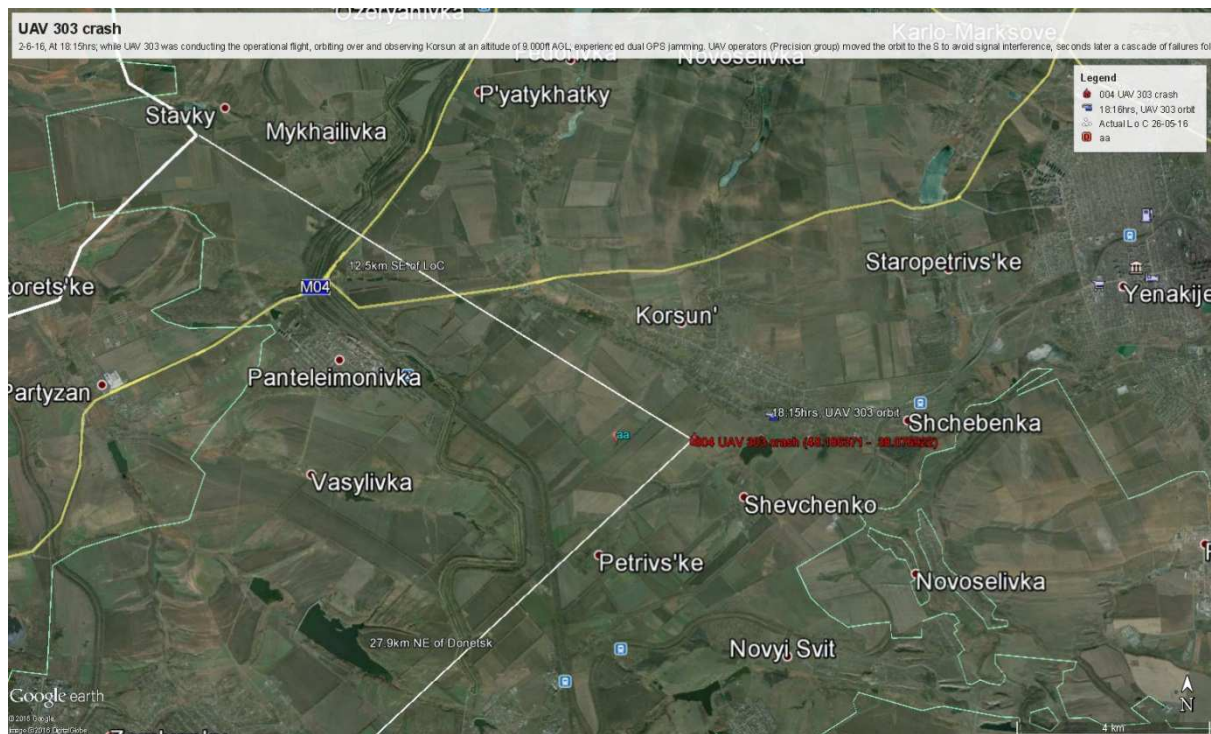

**ANNEX: UAV image of the weapon and anti-aircraft gun spotted and map of location**

**Figure 1:** The image shows a surface-to-air missile launcher (9K33 *Osa*, 210mm) and an anti-aircraft gun (ZU 23) taken by the UAV in Korsun on 1 June, one day before the loss of communication with the UAV.

**Figure 2:** The image pinpoints the location where communication with the UAV was lost.