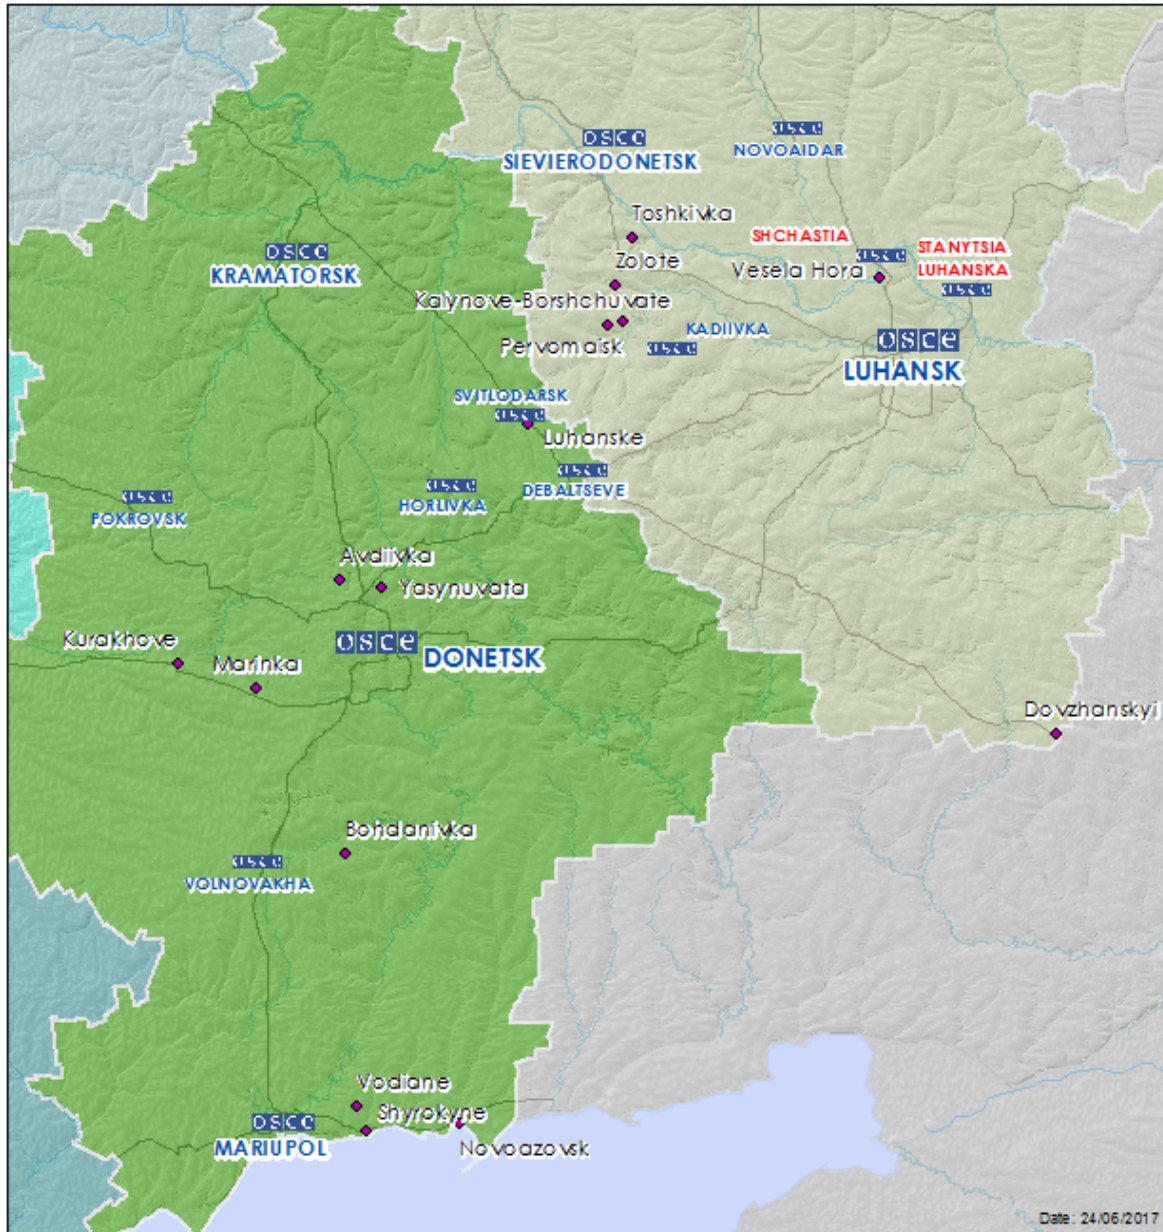

Map of Donetsk and Luhansk regions²

² The SMM is deployed to ten locations throughout Ukraine – Kherson, Odessa, Lviv, Ivano-Frankivsk, Kharkiv, Donetsk, Dnipro, Chernivtsi, Luhansk and Kyiv – as per Permanent Council Decision 1117 of 21 March 2014. This map of eastern Ukraine is meant for illustrative purposes and indicates locations mentioned in the report, as well as those where the SMM has offices (monitoring teams, patrol hubs, and forward patrol bases) in Donetsk and Luhansk regions. (In red: forward patrol bases from which SMM staff has temporarily relocated since 27 September 2016 based on recommendations of security experts from participating States.)