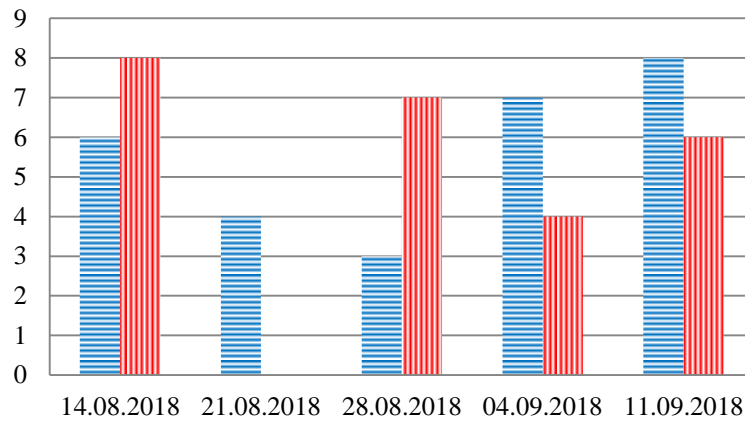

TRENDS AND FIGURES AT A GLANCE

(For the period from 09:00 on 07 August 2018 to 09:00 on 11 September 2018)

■ to the Russian Federation ■ to Ukraine

Families with a significant amount of luggage

Trucks