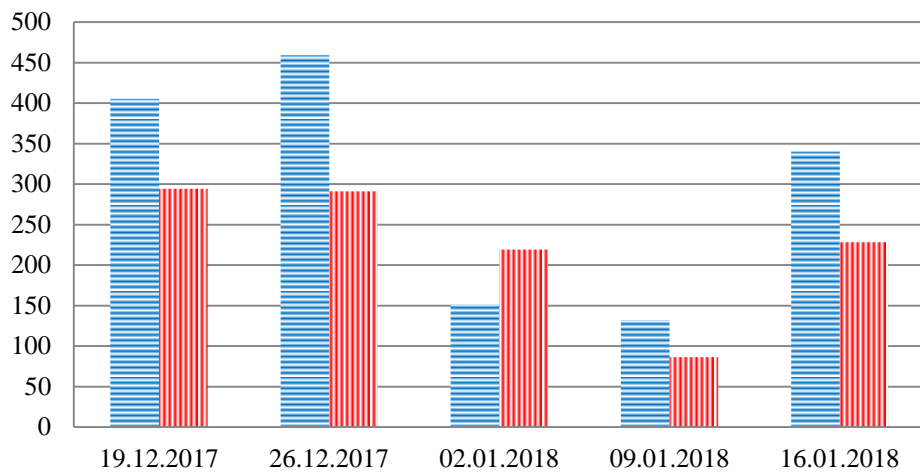

Families with a significant amount of luggage

Trucks

Cargo minivans