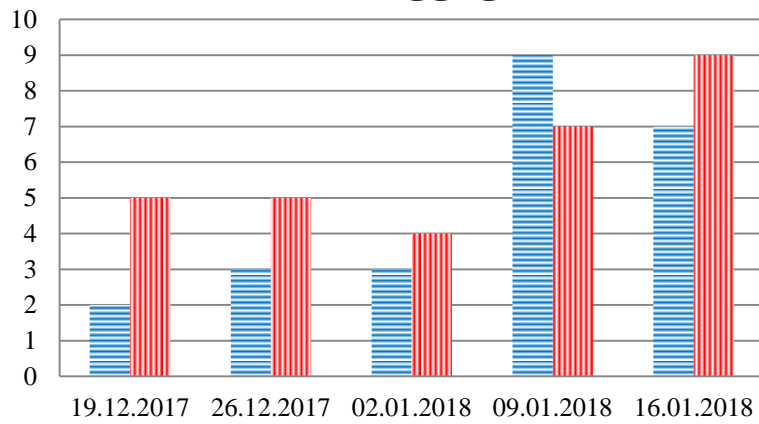

## TRENDS AND FIGURES AT A GLANCE

(For the period from 09:00 on 19 December 2017 to 09:00 on 16 January 2018)

■ - to the Russian Federation    ■ - to Ukraine

## Families with a significant amount of luggage