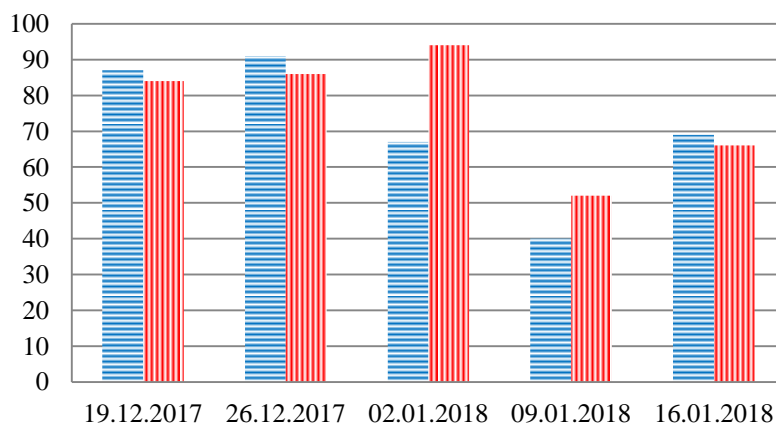

Cargo minivans