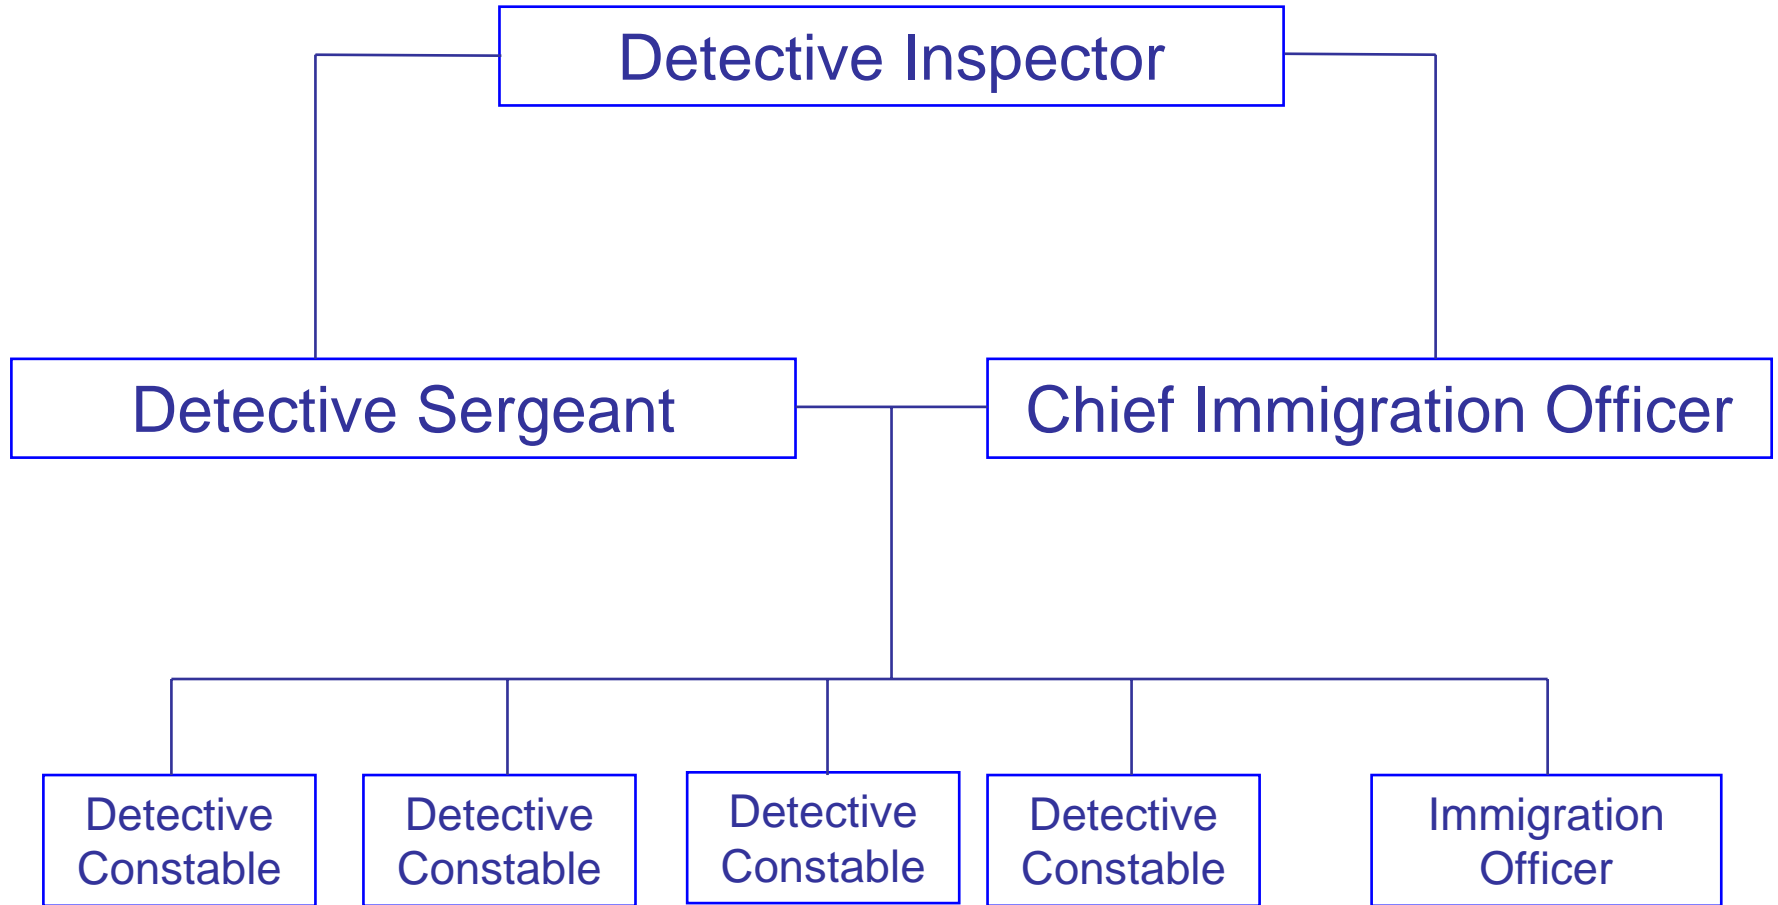

PALADIN TEAM

Detective Inspector Gordon Valentine

SCD5 Child Abuse Investigation Command

PALADIN CHILD

- Metropolitan Police
- Immigration Service
- Hillingdon Social Services
- NSPCC

PORTS

- Heathrow
- Asylum Screening Unit
- St Pancras
- City Airport
- Victoria

Objectives

- Child Trafficking
- Intelligence
- Identify Vulnerable Children
- Single Point of Contact

- S4 Asylum and Immigration (Treatment of Offenders) Act 2004
- 14 years

National Paladin Model

- Social worker
- Head of team Police or BIA
- Paladin strategic regional board
- LSCB
- Specific region
- Major Port
- Performance