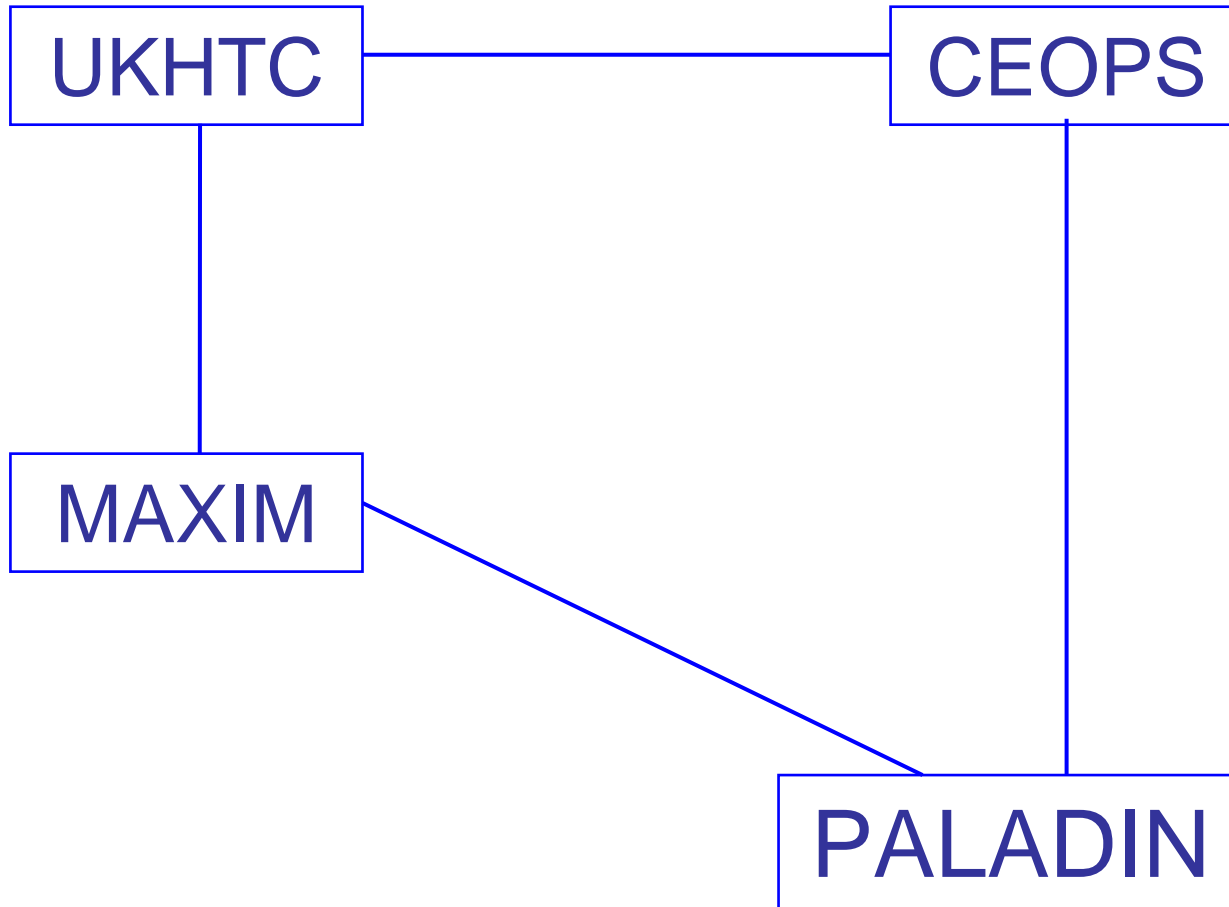

PALADIN TEAM

Detective Inspector Gordon Valentine

SCD5 Child Abuse Investigation Command

PALADIN CHILD

- Metropolitan Police
- Immigration Service
- Hillingdon Social Services
- NSPCC

PORTS

- Heathrow
- Asylum Screening Unit
- St Pancras
- City Airport
- Victoria

Objectives

- Child Trafficking
- Intelligence
- Identify Vulnerable Children
- Single Point of Contact

- S4 Asylum and Immigration (Treatment of Offenders) Act 2004
- 14 years

National Paladin Model

- Social worker
- Head of team Police or BIA
- Paladin strategic regional board
- LSCB
- Specific region
- Major Port
- Performance