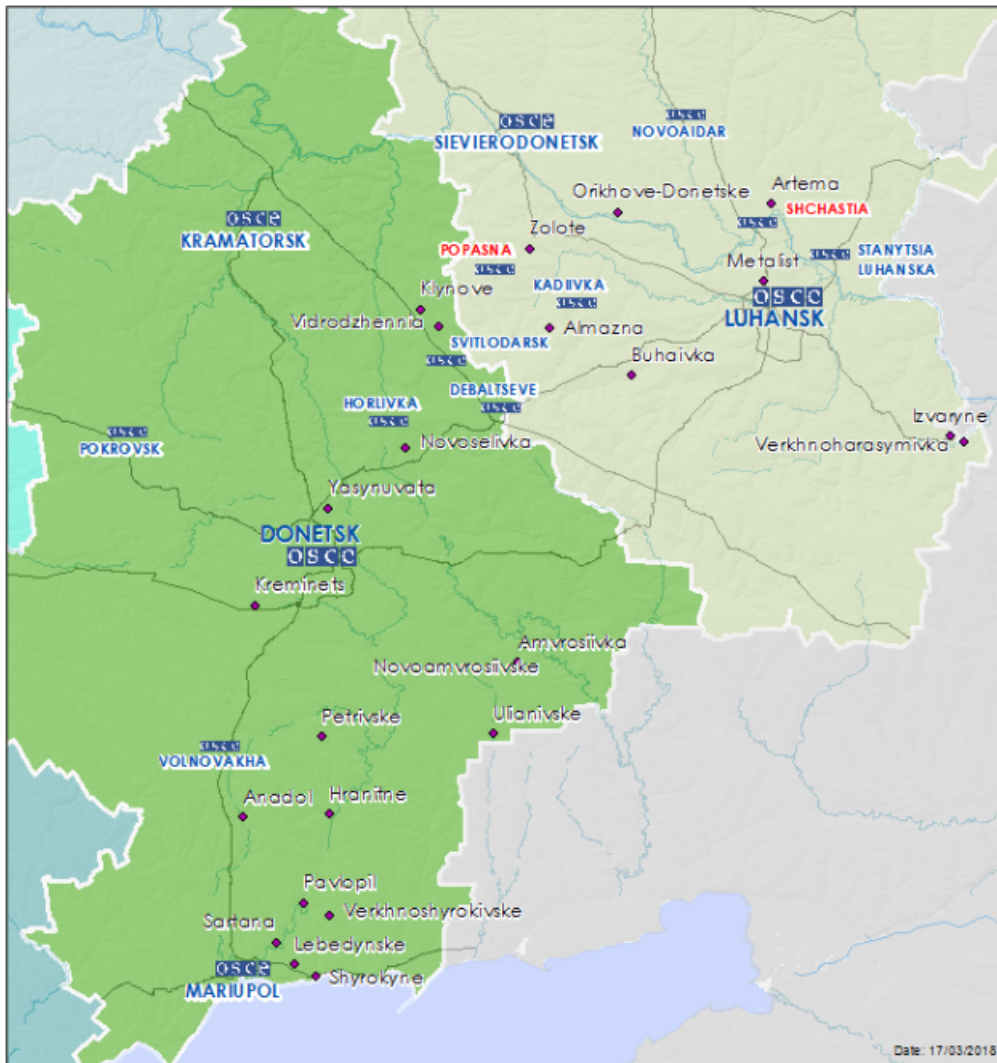

Map of Donetsk and Luhansk regions²

² The SMM is deployed to ten locations throughout Ukraine – Kherson, Odessa, Lviv, Ivano-Frankivsk, Kharkiv, Donetsk, Dnipro, Chernivtsi, Luhansk and Kyiv – as per Permanent Council Decision 1117 of 21 March 2014. This map of eastern Ukraine is meant for illustrative purposes and indicates locations mentioned in the report, as well as those where the SMM has offices (monitoring teams, patrol hubs, and forward patrol bases) in Donetsk and Luhansk regions. (In red: forward patrol bases from which SMM staff has temporarily relocated based on recommendations of security experts from participating States as well as SMM security considerations).