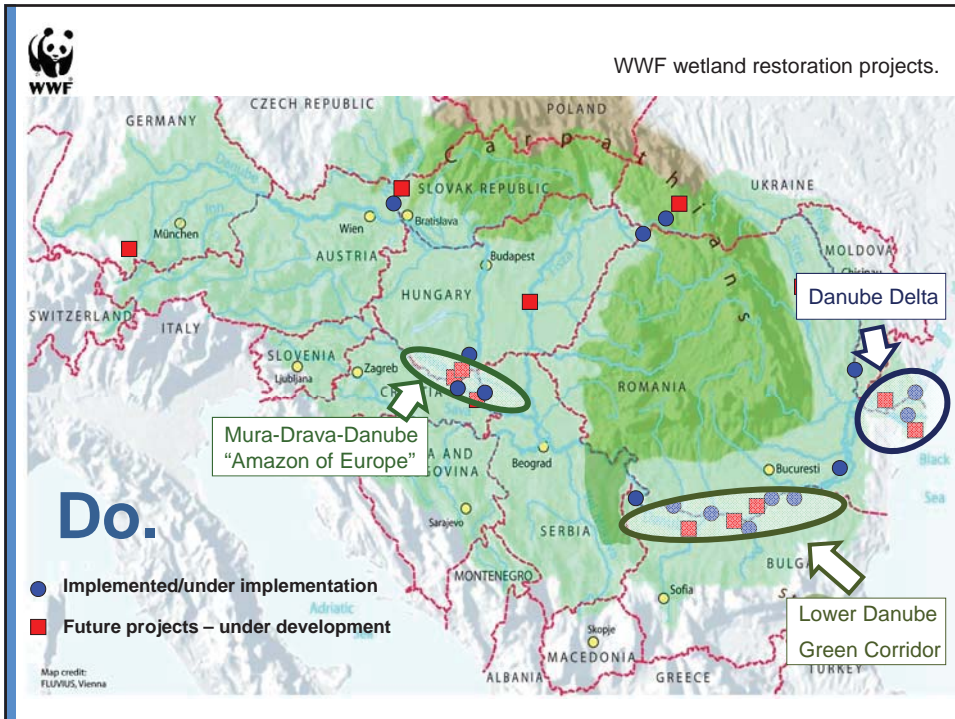

Engage.

2015 Water Tour – Hungary, Slovenia, Croatia, Serbia, Romania, Bulgaria, Slovakia.

Advocate.

Guidelines for development of inland navigation in the Danube River Basin.

© Daniel Petrescu

Cooperate.

Thank you for your attention.

+100

WWF is in over
100 countries, on
6 continents

1961

WWF was founded
in 1961

+5,000

WWF has over
5,000 staff worldwide

+5M

WWF has over
5 million supporters