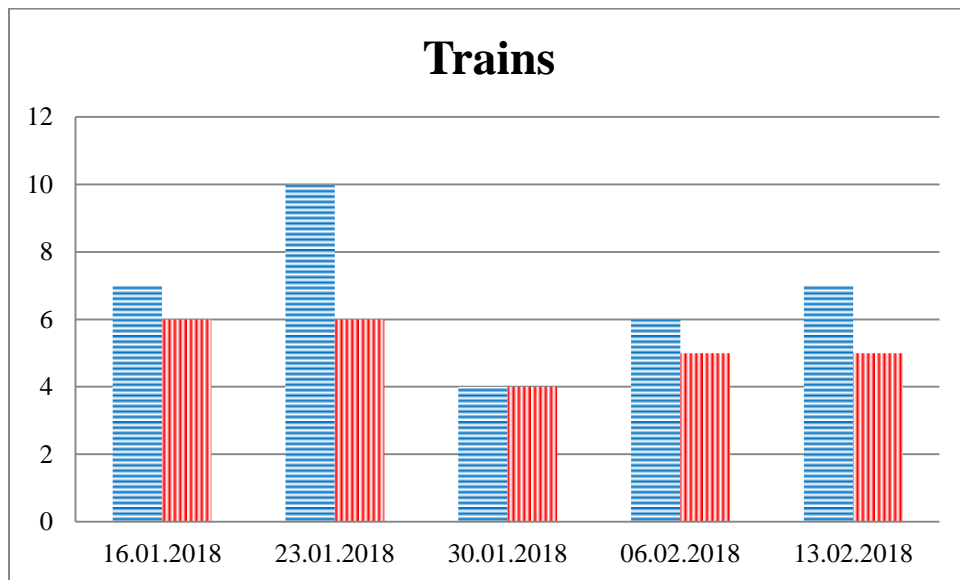

## TRENDS AND FIGURES AT A GLANCE

(For the period from 09:00 on 16 January 2018 to 09:00 on 13 February 2018)

■ - to the Russian Federation    ■ - to Ukraine

\*\*\*