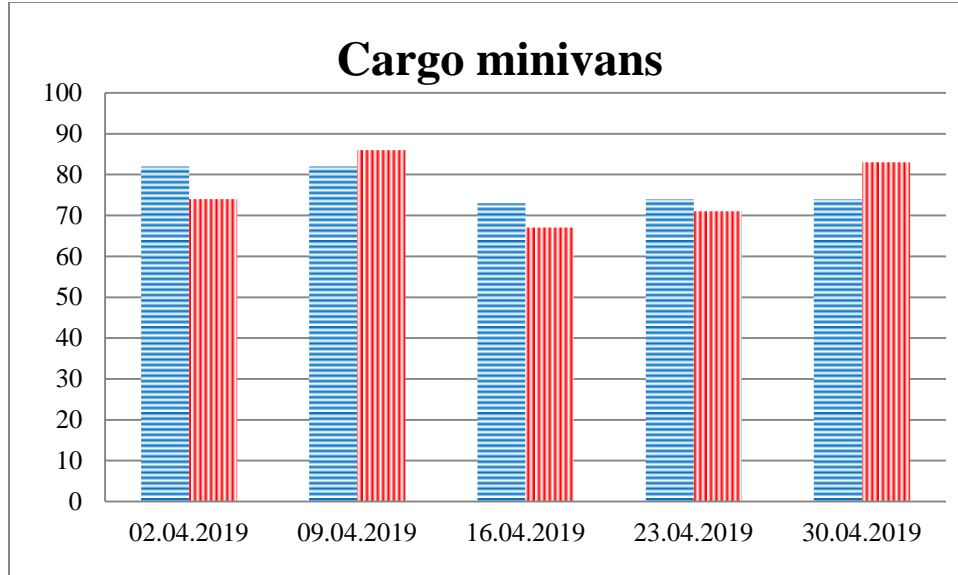

TRENDS AND FIGURES AT A GLANCE

(For the period from 09:00 on 26 March 2019 to 09:00 on 30 April 2019)¹

■ to the Russian Federation ■ to Ukraine

¹ The dates at the bottom of each graph refer to the day when the Weekly Reports were issued and include the observations made during the previous seven days.

Timetable of the trains heard at the Gukovo BCP

Date	To RF	To UA
23.04.2019	17:39 21:35	15:02 19:46
24.04.2019	8:59 15:26 19:31	3:51 5:50 9:30
25.04.2019	8:38 22:02	2:07 20:09
26.04.2019	5:10 13:57 16:29	11:45 14:28
27.04.2019	19:13	3:30
28.04.2019	13:10 22:10	6:25 11:30 15:01
29.04.2019	15:53	1:46 11:56
30.04.2019	3:30	
