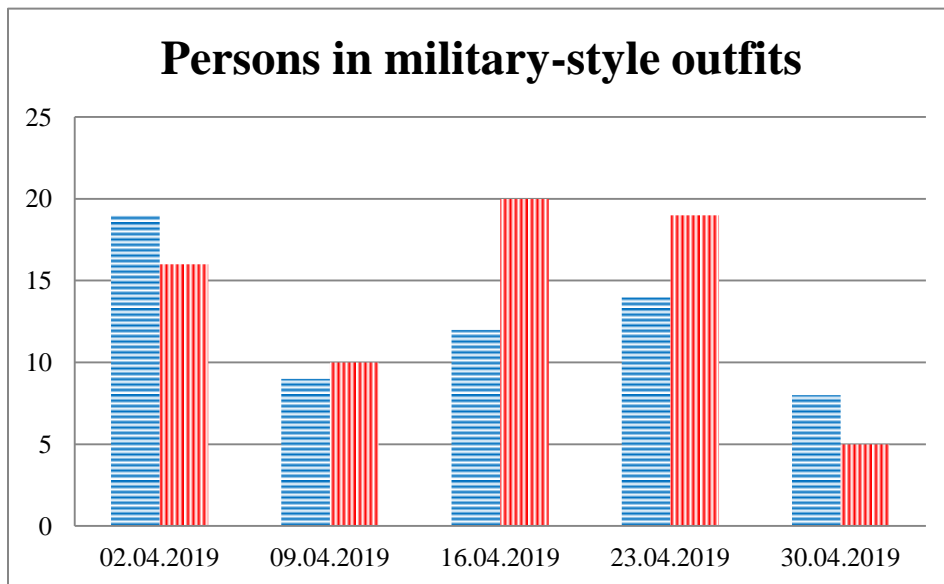

TRENDS AND FIGURES AT A GLANCE

(For the period from 09:00 on 26 March 2019 to 09:00 on 30 April 2019)¹

■ to the Russian Federation ■ to Ukraine

¹ The dates at the bottom of each graph refer to the day when the Weekly Reports were issued and include the observations made during the previous seven days.