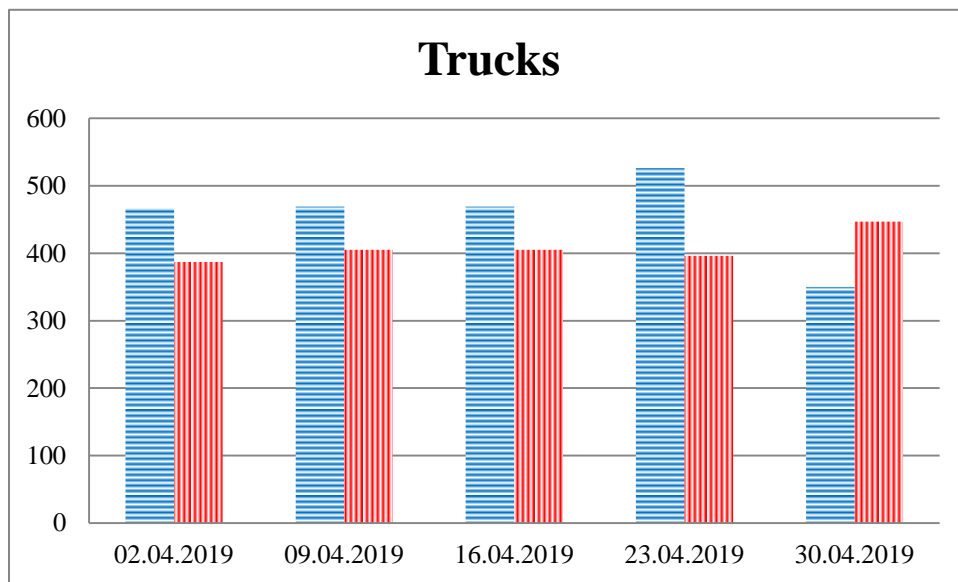

TRENDS AND FIGURES AT A GLANCE

(For the period from 09:00 on 26 March 2019 to 09:00 on 30 April 2019)¹

■ to the Russian Federation ■ to Ukraine

¹ The dates at the bottom of each graph refer to the day when the Weekly Reports were issued and include the observations made during the previous seven days.

Timetable of the trains heard at the Gukovo BCP

Date	To RF	To UA
23.04.2019	17:39 21:35	15:02 19:46
24.04.2019	8:59 15:26 19:31	3:51 5:50 9:30
25.04.2019	8:38 22:02	2:07 20:09
26.04.2019	5:10 13:57 16:29	11:45 14:28
27.04.2019	19:13	3:30
28.04.2019	13:10 22:10	6:25 11:30 15:01
29.04.2019	15:53	1:46 11:56
30.04.2019	3:30	
