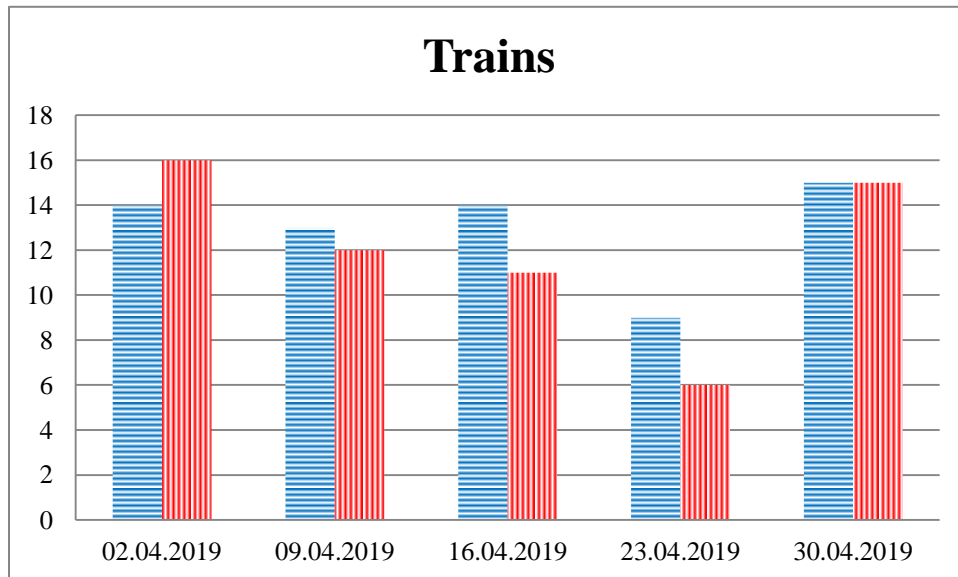

TRENDS AND FIGURES AT A GLANCE

(For the period from 09:00 on 26 March 2019 to 09:00 on 30 April 2019)¹

■ to the Russian Federation ■ to Ukraine

¹ The dates at the bottom of each graph refer to the day when the Weekly Reports were issued and include the observations made during the previous seven days.

Timetable of the trains heard at the Gukovo BCP

Date	To RF	To UA
23.04.2019	17:39 21:35	15:02 19:46
24.04.2019	8:59 15:26 19:31	3:51 5:50 9:30
25.04.2019	8:38 22:02	2:07 20:09
26.04.2019	5:10 13:57 16:29	11:45 14:28
27.04.2019	19:13	3:30
28.04.2019	13:10 22:10	6:25 11:30 15:01
29.04.2019	15:53	1:46 11:56
30.04.2019	3:30	
