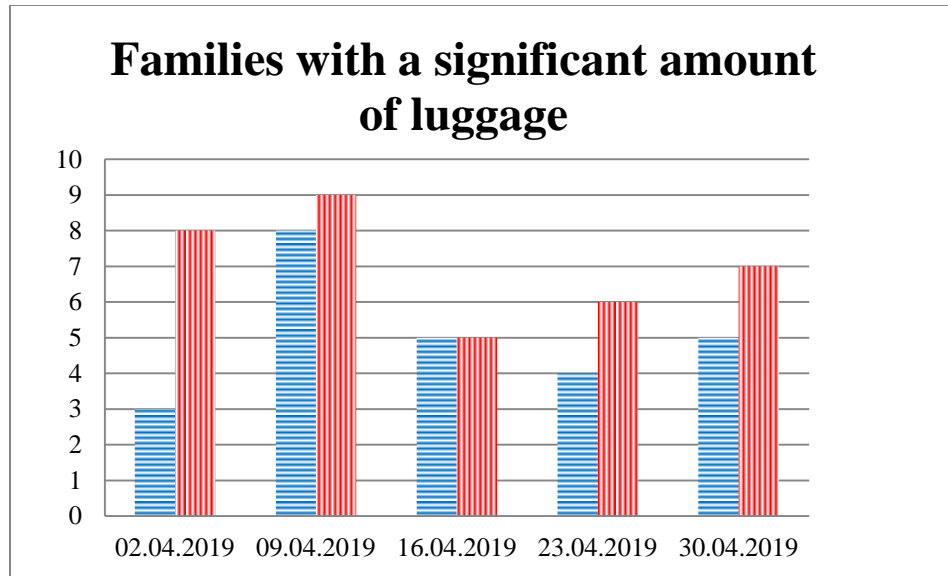

TRENDS AND FIGURES AT A GLANCE

(For the period from 09:00 on 26 March 2019 to 09:00 on 30 April 2019)¹

■ to the Russian Federation ■ to Ukraine

¹ The dates at the bottom of each graph refer to the day when the Weekly Reports were issued and include the observations made during the previous seven days.

Timetable of the trains heard at the Gukovo BCP

Date	To RF	To UA
23.04.2019	17:39 21:35	15:02 19:46
24.04.2019	8:59 15:26 19:31	3:51 5:50 9:30
25.04.2019	8:38 22:02	2:07 20:09
26.04.2019	5:10 13:57 16:29	11:45 14:28
27.04.2019	19:13	3:30
28.04.2019	13:10 22:10	6:25 11:30 15:01
29.04.2019	15:53	1:46 11:56
30.04.2019	3:30	
