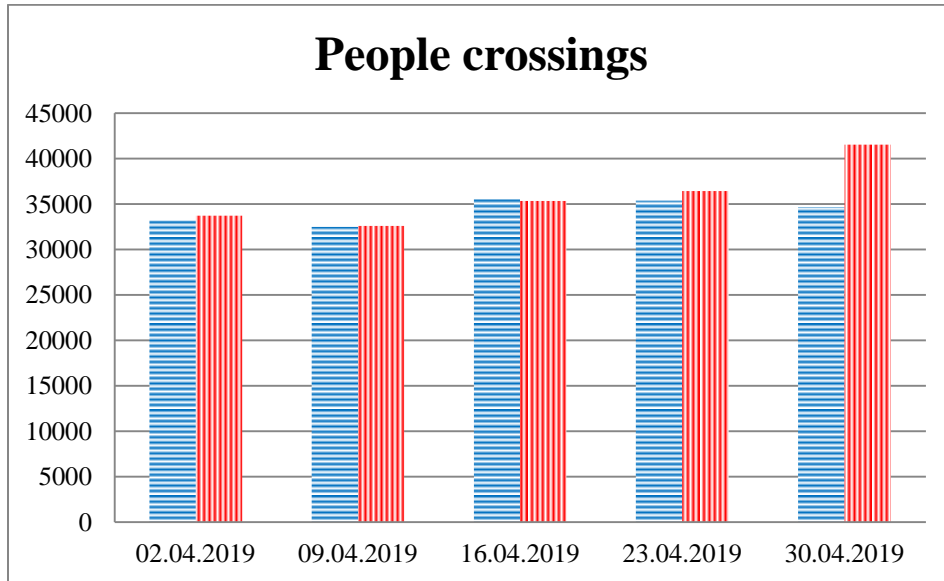

TRENDS AND FIGURES AT A GLANCE

(For the period from 09:00 on 26 March 2019 to 09:00 on 30 April 2019)¹

■ to the Russian Federation ■ to Ukraine

¹ The dates at the bottom of each graph refer to the day when the Weekly Reports were issued and include the observations made during the previous seven days.

Timetable of the trains heard at the Gukovo BCP

Date	To RF	To UA
23.04.2019	17:39 21:35	15:02 19:46
24.04.2019	8:59 15:26 19:31	3:51 5:50 9:30
25.04.2019	8:38 22:02	2:07 20:09
26.04.2019	5:10 13:57 16:29	11:45 14:28
27.04.2019	19:13	3:30
28.04.2019	13:10 22:10	6:25 11:30 15:01
29.04.2019	15:53	1:46 11:56
30.04.2019	3:30	
