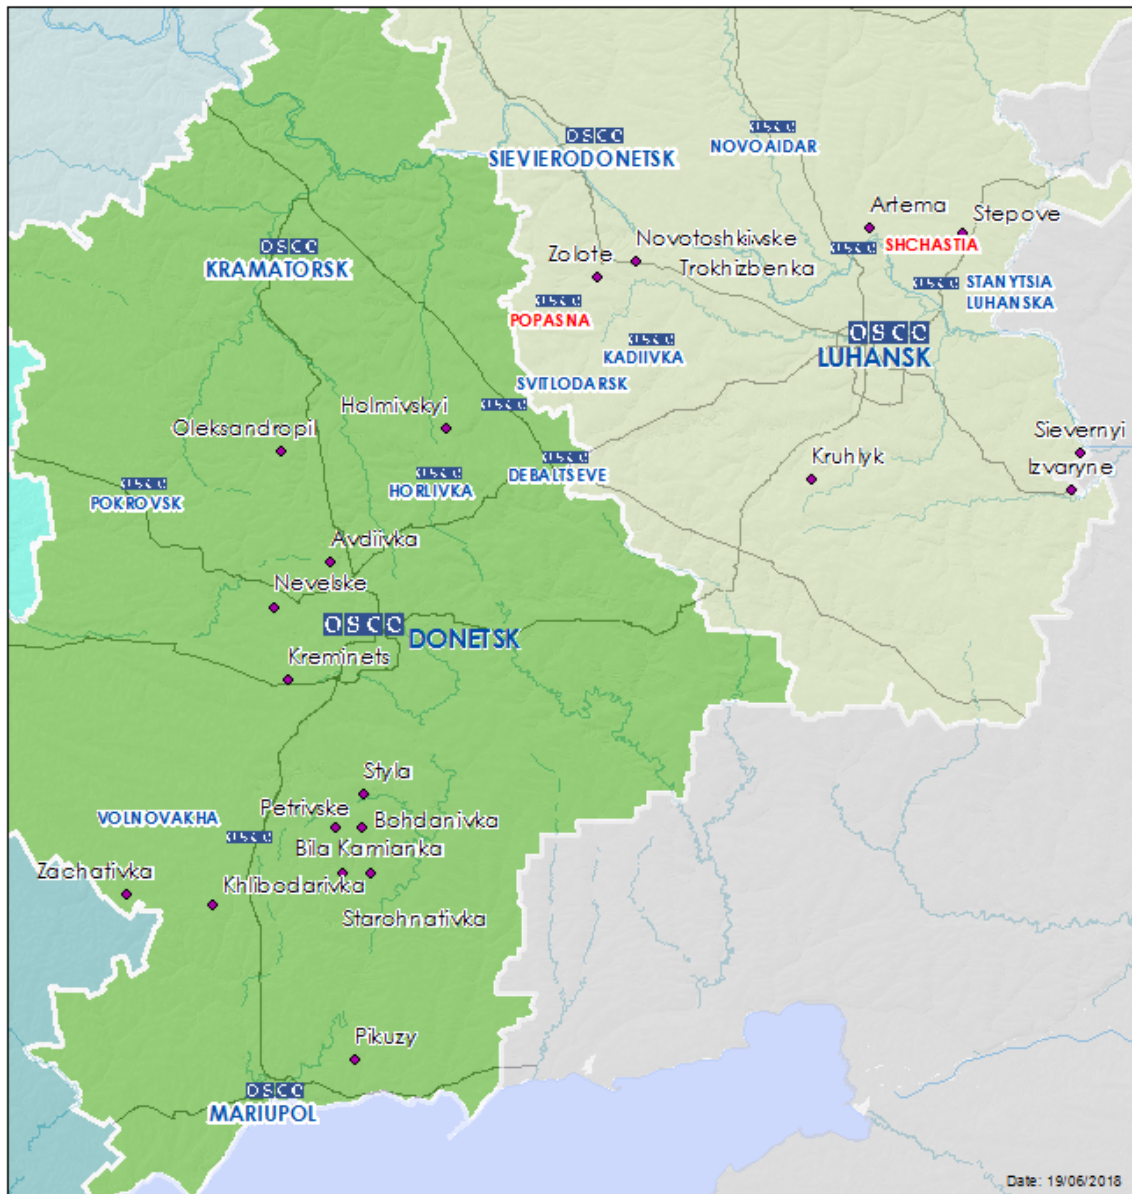

## Map of Donetsk and Luhansk regions<sup>2</sup>

<sup>2</sup> The SMM is deployed to ten locations throughout Ukraine – Kherson, Odessa, Lviv, Ivano-Frankivsk, Kharkiv, Donetsk, Dnipro, Chernivtsi, Luhansk and Kyiv – as per Permanent Council Decision 1117 of 21 March 2014. This map of eastern Ukraine is meant for illustrative purposes and indicates locations mentioned in the report, as well as those where the SMM has offices (monitoring teams, patrol hubs, and forward patrol bases) in Donetsk and Luhansk regions. (In red: forward patrol bases from which SMM staff has temporarily relocated based on recommendations of security experts from participating States as well as SMM security considerations).