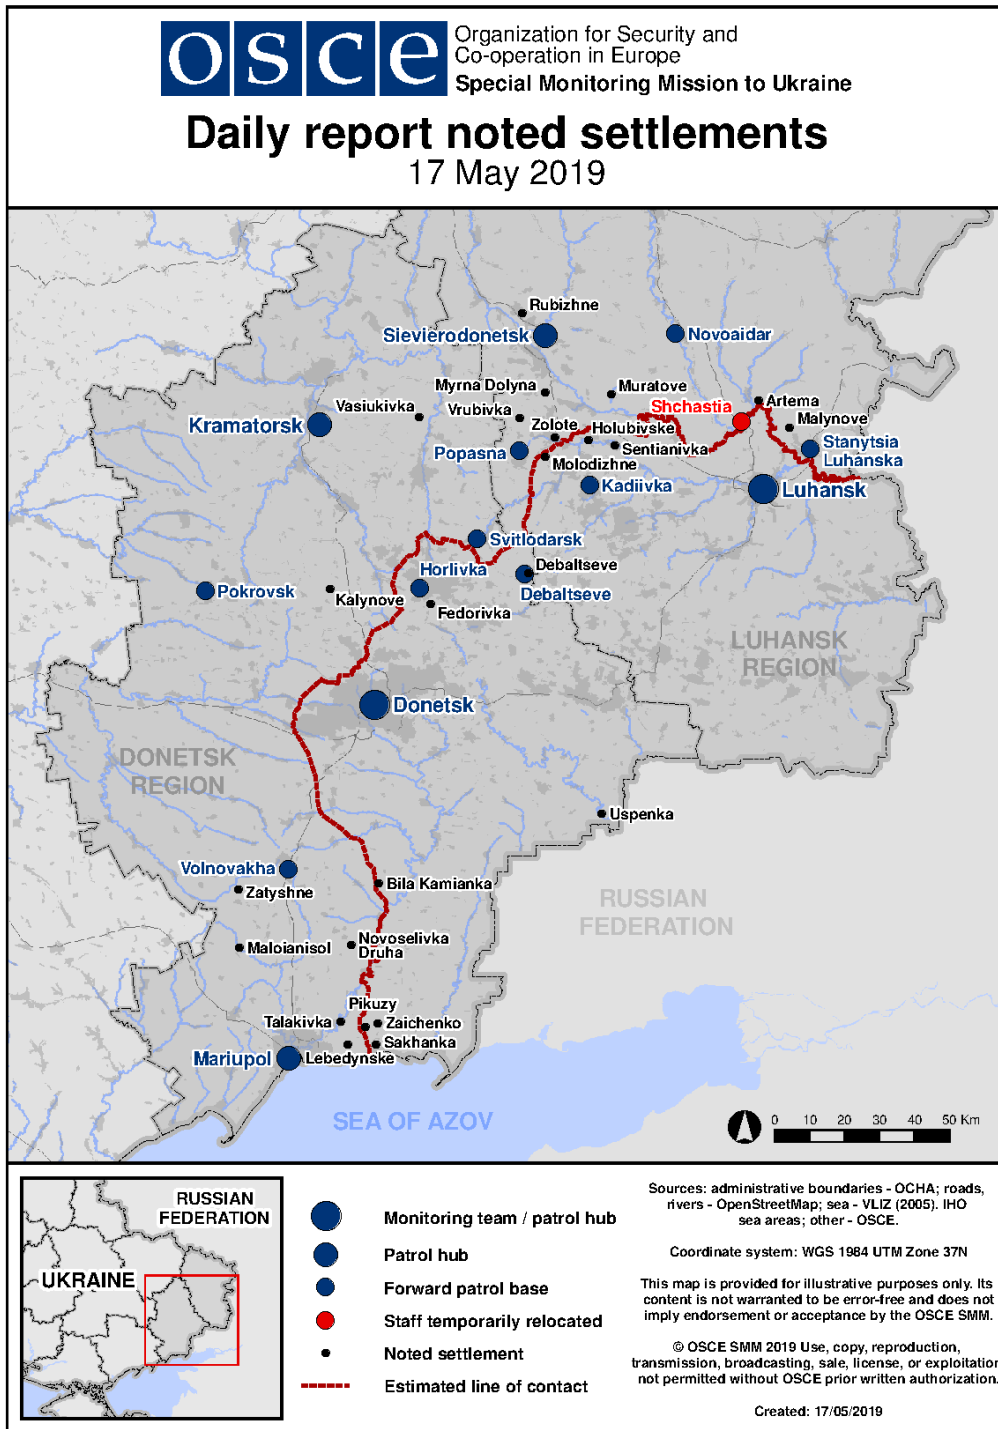

## Map of Donetsk and Luhansk regions<sup>2</sup>

<sup>2</sup> The SMM is deployed to ten locations throughout Ukraine – Kherson, Odessa, Lviv, Ivano-Frankivsk, Kharkiv, Donetsk, Dnipro, Chernivtsi, Luhansk and Kyiv – as per Permanent Council Decision 1117 of 21 March 2014. This map of eastern Ukraine is meant for illustrative purposes and indicates locations mentioned in the report, as well as those where the SMM has offices (monitoring teams, patrol hubs, and forward patrol bases) in Donetsk and Luhansk regions. (In red: forward patrol bases from which SMM staff has temporarily relocated based on recommendations of security experts from participating States as well as SMM security considerations).