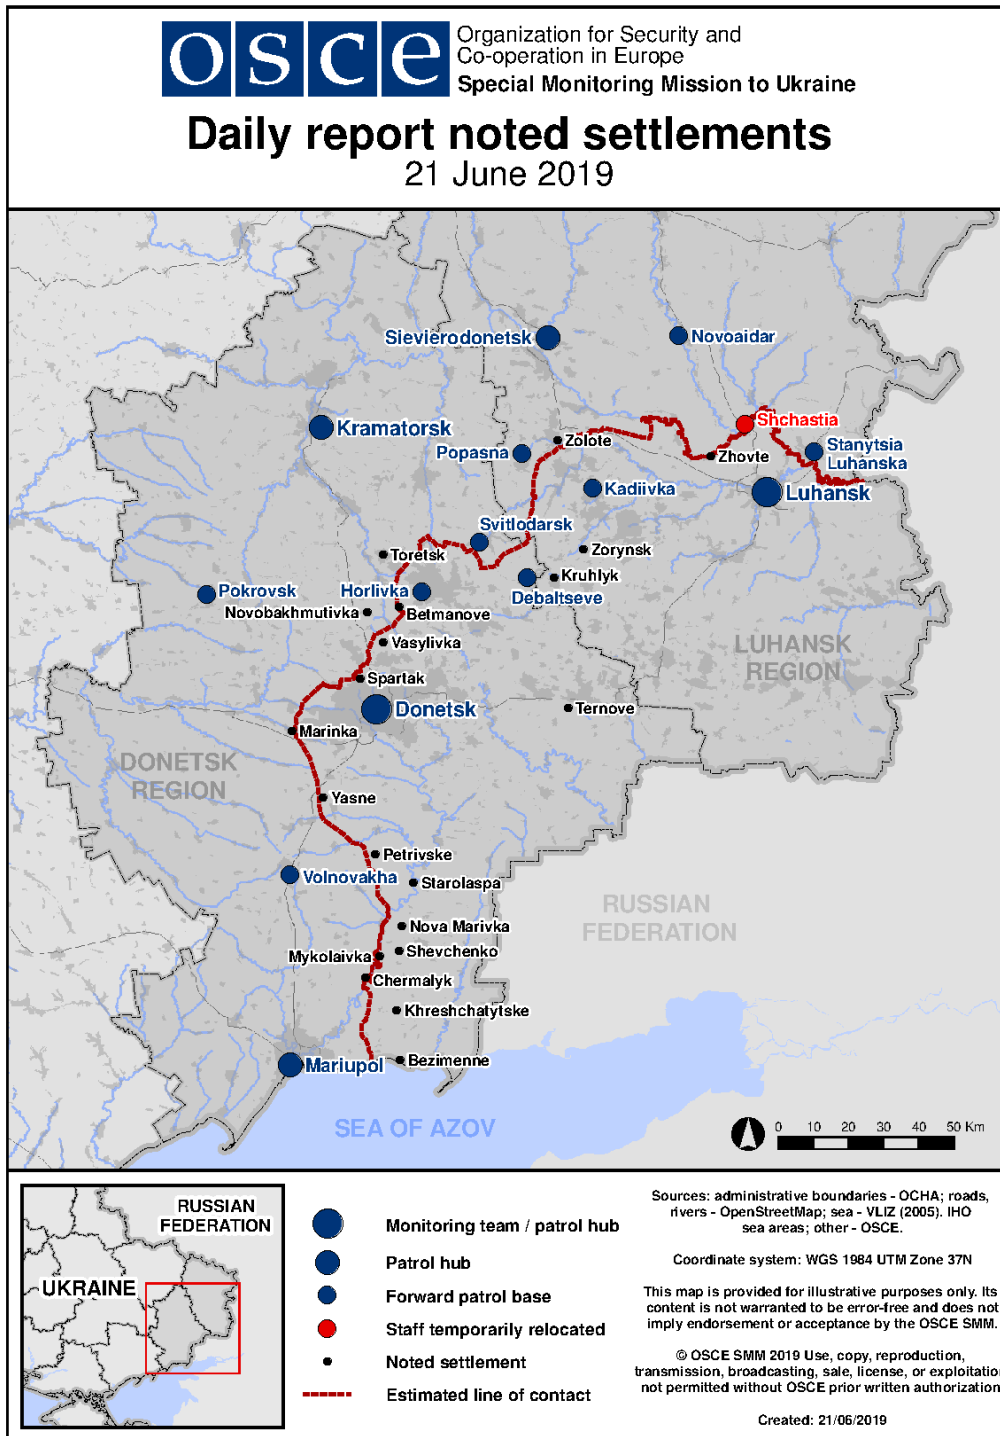

## Map of Donetsk and Luhansk regions<sup>2</sup>

<sup>2</sup> The SMM is deployed to ten locations throughout Ukraine – Kherson, Odessa, Lviv, Ivano-Frankivsk, Kharkiv, Donetsk, Dnipro, Chernivtsi, Luhansk and Kyiv – as per Permanent Council Decision 1117 of 21 March 2014. This map of eastern Ukraine is meant for illustrative purposes and indicates locations mentioned in the report, as well as those where the SMM has offices (monitoring teams, patrol hubs, and forward patrol bases) in Donetsk and Luhansk regions. (In red: forward patrol bases from which SMM staff has temporarily relocated based on recommendations of security experts from participating States as well as SMM security considerations).