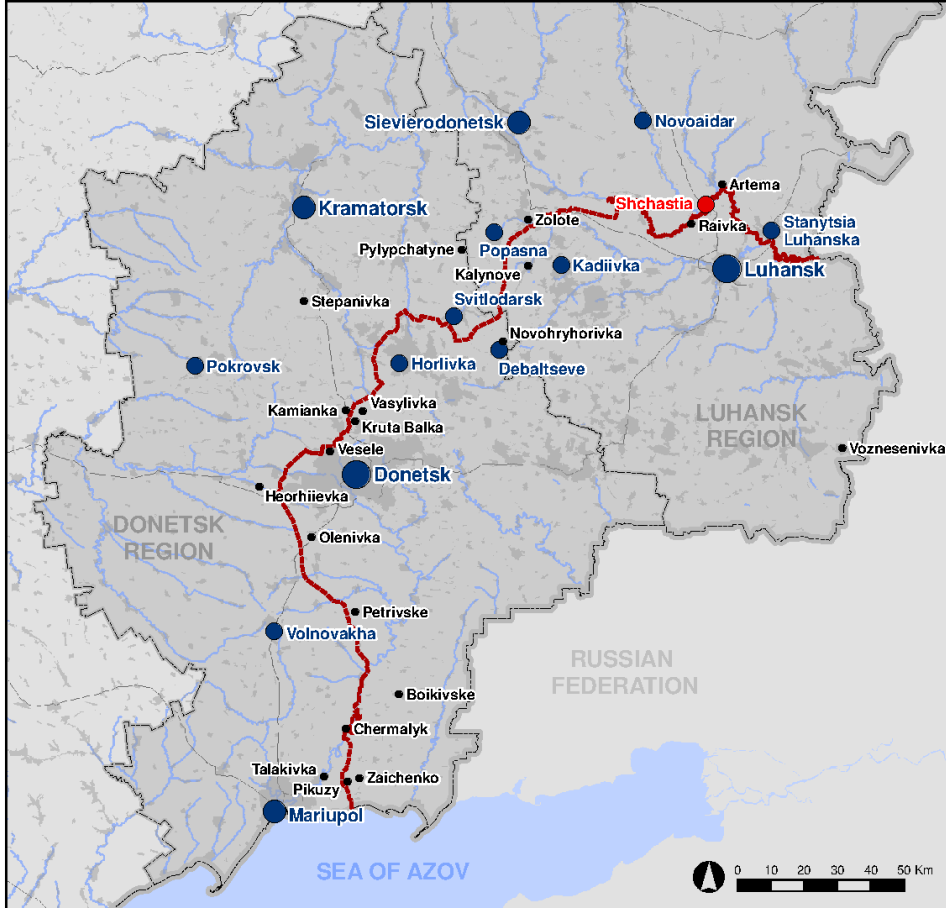

Daily report noted settlements

11 June 2019

- Monitoring team / patrol hub
- Patrol hub
- Forward patrol base
- Staff temporarily relocated
- Noted settlement
- Estimated line of contact

Sources: administrative boundaries - OCHA; roads, rivers - OpenStreetMap; sea - VLIZ (2005), IHO sea areas; other - OSCE.

Coordinate system: WGS 1984 UTM Zone 37N

This map is provided for illustrative purposes only. Its content is not warranted to be error-free and does not imply endorsement or acceptance by the OSCE SMM.

© OSCE SMM 2019 Use, copy, reproduction, transmission, broadcasting, sale, license, or exploitation not permitted without OSCE prior written authorization.

Created: 11/06/2019