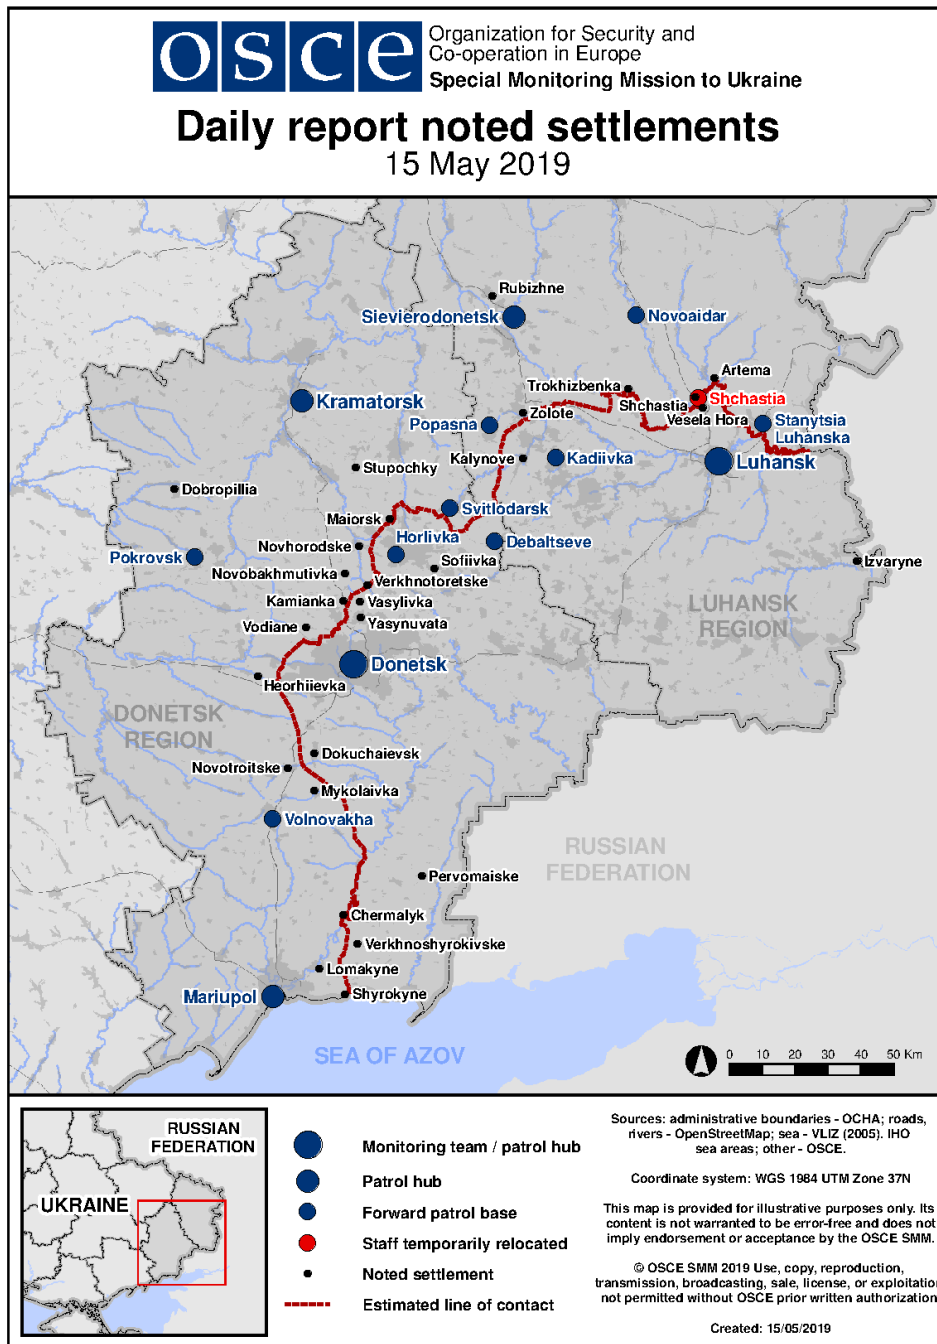

## Map of Donetsk and Luhansk regions<sup>2</sup>

<sup>2</sup> The SMM is deployed to ten locations throughout Ukraine – Kherson, Odessa, Lviv, Ivano-Frankivsk, Kharkiv, Donetsk, Dnipro, Chernivtsi, Luhansk and Kyiv – as per Permanent Council Decision 1117 of 21 March 2014. This map of eastern Ukraine is meant for illustrative purposes and indicates locations mentioned in the report, as well as those where the SMM has offices (monitoring teams, patrol hubs, and forward patrol bases) in Donetsk and Luhansk regions. (In red: forward patrol bases from which SMM staff has temporarily relocated based on recommendations of security experts from participating States as well as SMM security considerations).