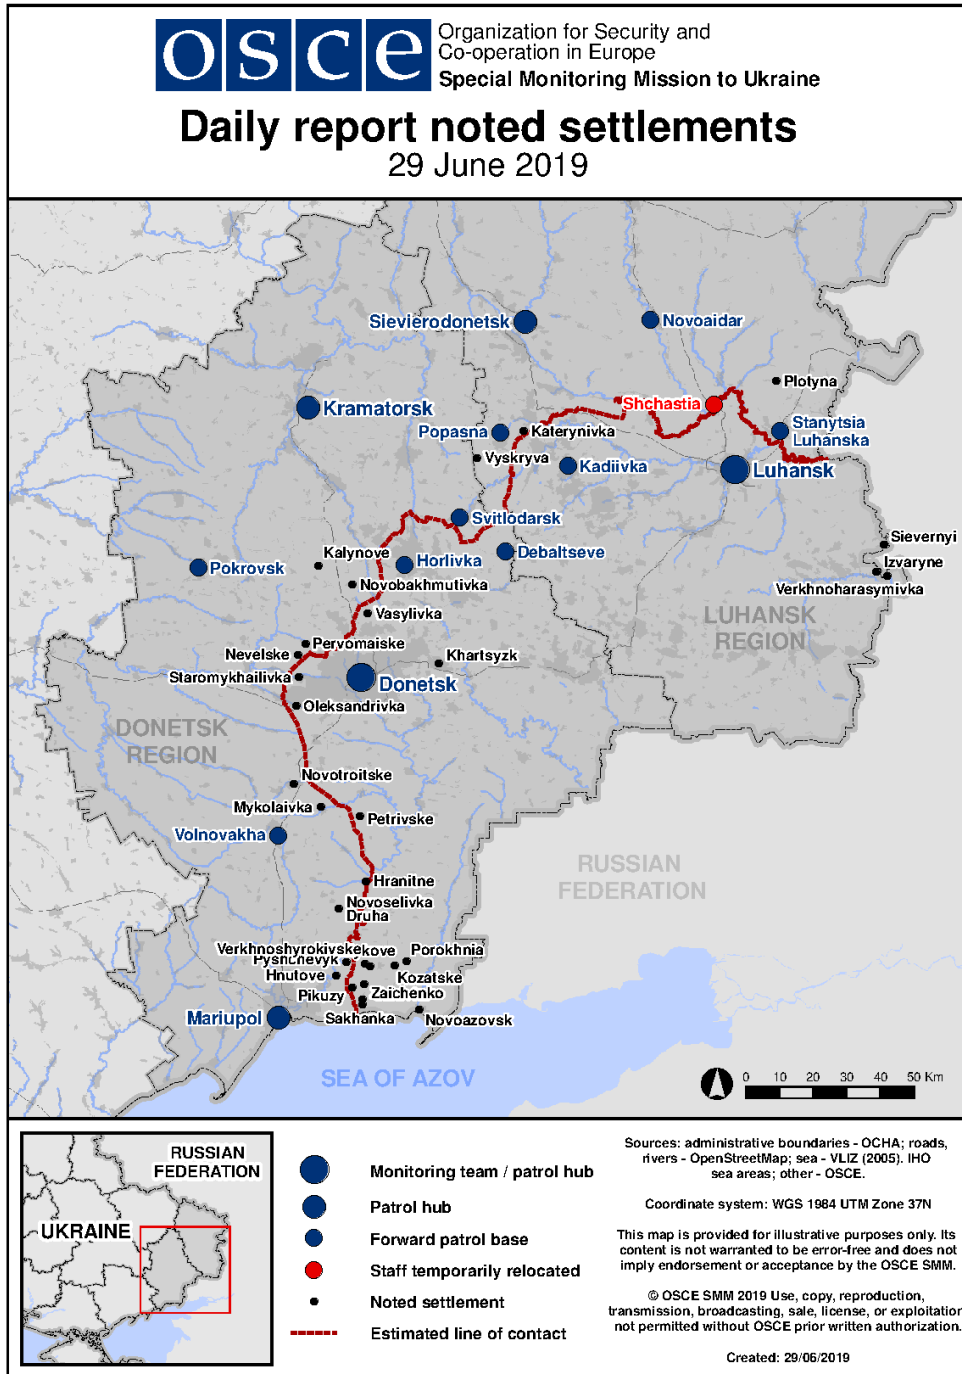

Map of Donetsk and Luhansk regions²

² The SMM is deployed to ten locations throughout Ukraine – Kherson, Odessa, Lviv, Ivano-Frankivsk, Kharkiv, Donetsk, Dnipro, Chernivtsi, Luhansk and Kyiv – as per Permanent Council Decision 1117 of 21 March 2014. This map of eastern Ukraine is meant for illustrative purposes and indicates locations mentioned in the report, as well as those where the SMM has offices (monitoring teams, patrol hubs, and forward patrol bases) in Donetsk and Luhansk regions. (In red: forward patrol bases from which SMM staff has temporarily relocated based on recommendations of security experts from participating States as well as SMM security considerations).