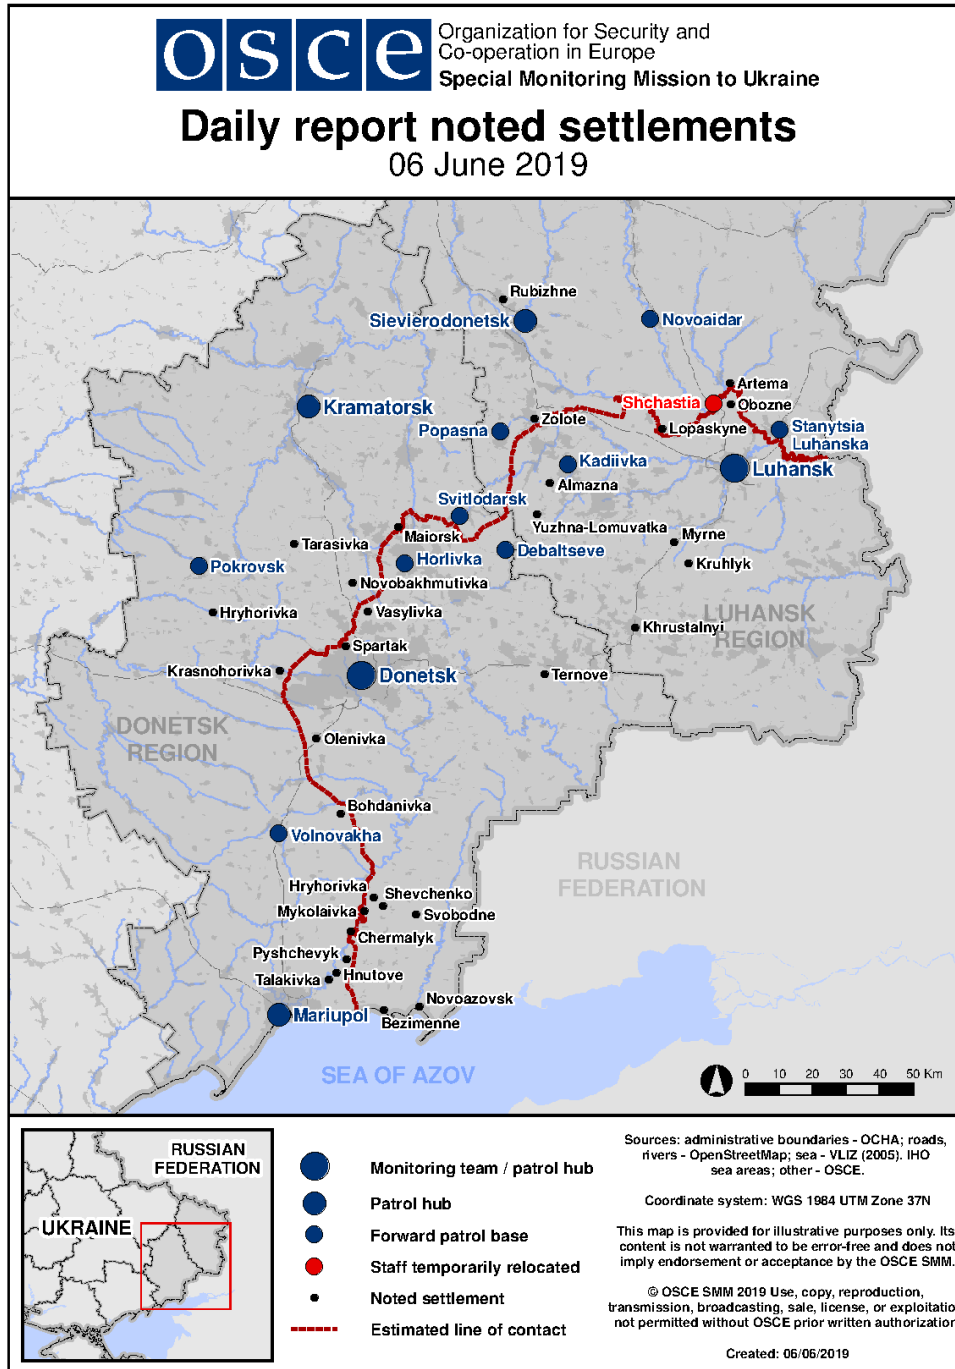

¹ The table only includes ceasefire violations directly observed by the SMM and it may include those also assessed to be live-fire exercises, controlled detonations, etc. Details provided – in terms of distance, direction, weapons-type, etc. – are based on assessments provided by monitors on the ground, and are not always necessarily precise. When information is not known (indicated with an “N/K”), the SMM was unable to ascertain such information due to distance, weather conditions and/or other considerations. Ceasefire violations recorded by more than one patrol and assessed to be the same are entered only once.

Map of Donetsk and Luhansk regions²

² The SMM is deployed to ten locations throughout Ukraine – Kherson, Odessa, Lviv, Ivano-Frankivsk, Kharkiv, Donetsk, Dnipro, Chernivtsi, Luhansk and Kyiv – as per Permanent Council Decision 1117 of 21 March 2014. This map of eastern Ukraine is meant for illustrative purposes and indicates locations mentioned in the report, as well as those where the SMM has offices (monitoring teams, patrol hubs, and forward patrol bases) in Donetsk and Luhansk regions. (In red: forward patrol bases from which SMM staff has temporarily relocated based on recommendations of security experts from participating States as well as SMM security considerations).