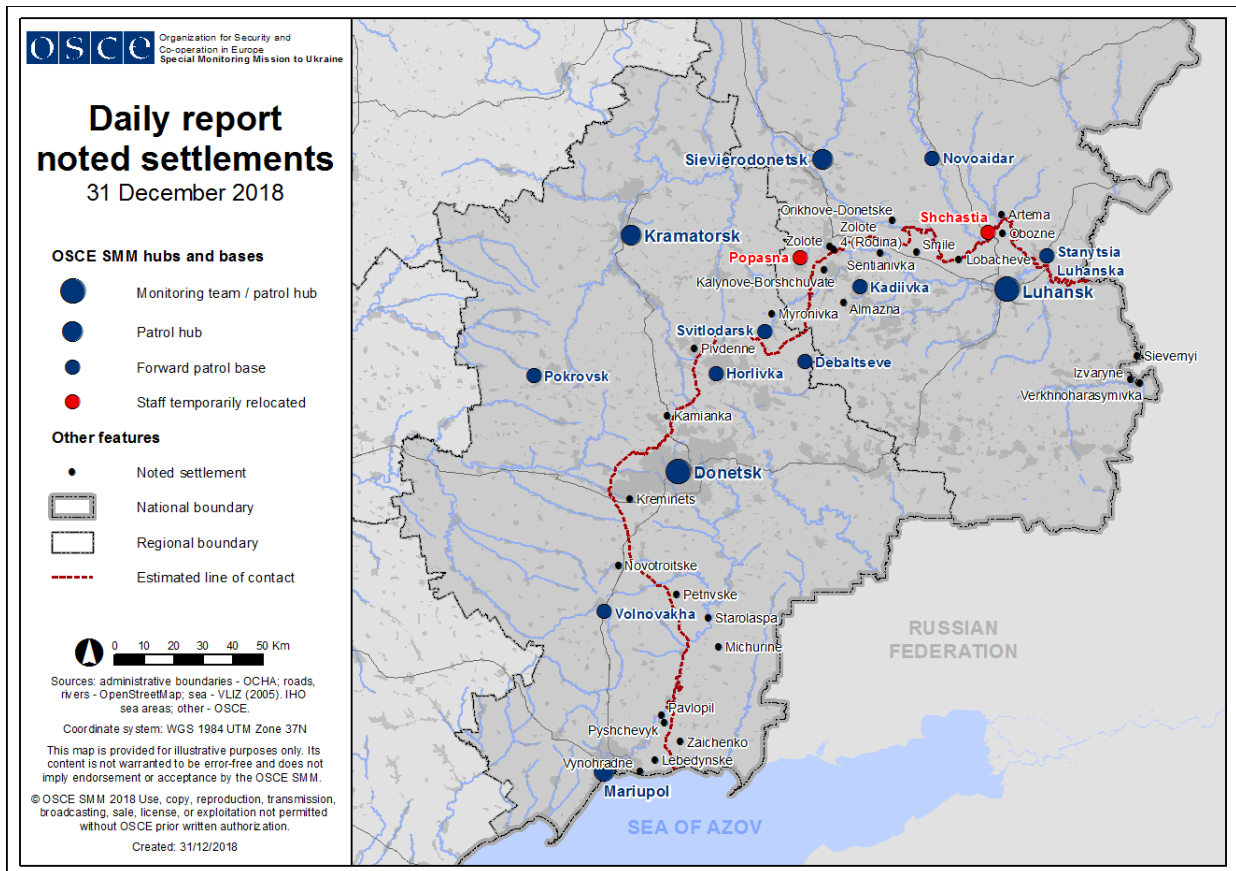

## Map of Donetsk and Luhansk regions<sup>2</sup>

<sup>2</sup> The SMM is deployed to ten locations throughout Ukraine – Kherson, Odessa, Lviv, Ivano-Frankivsk, Kharkiv, Donetsk, Dnipro, Chernivtsi, Luhansk and Kyiv – as per Permanent Council Decision 1117 of 21 March 2014. This map of eastern Ukraine is meant for illustrative purposes and indicates locations mentioned in the report, as well as those where the SMM has offices (monitoring teams, patrol hubs, and forward patrol bases) in Donetsk and Luhansk regions. (In red: forward patrol bases from which SMM staff has temporarily relocated based on recommendations of security experts from participating States as well as SMM security considerations).