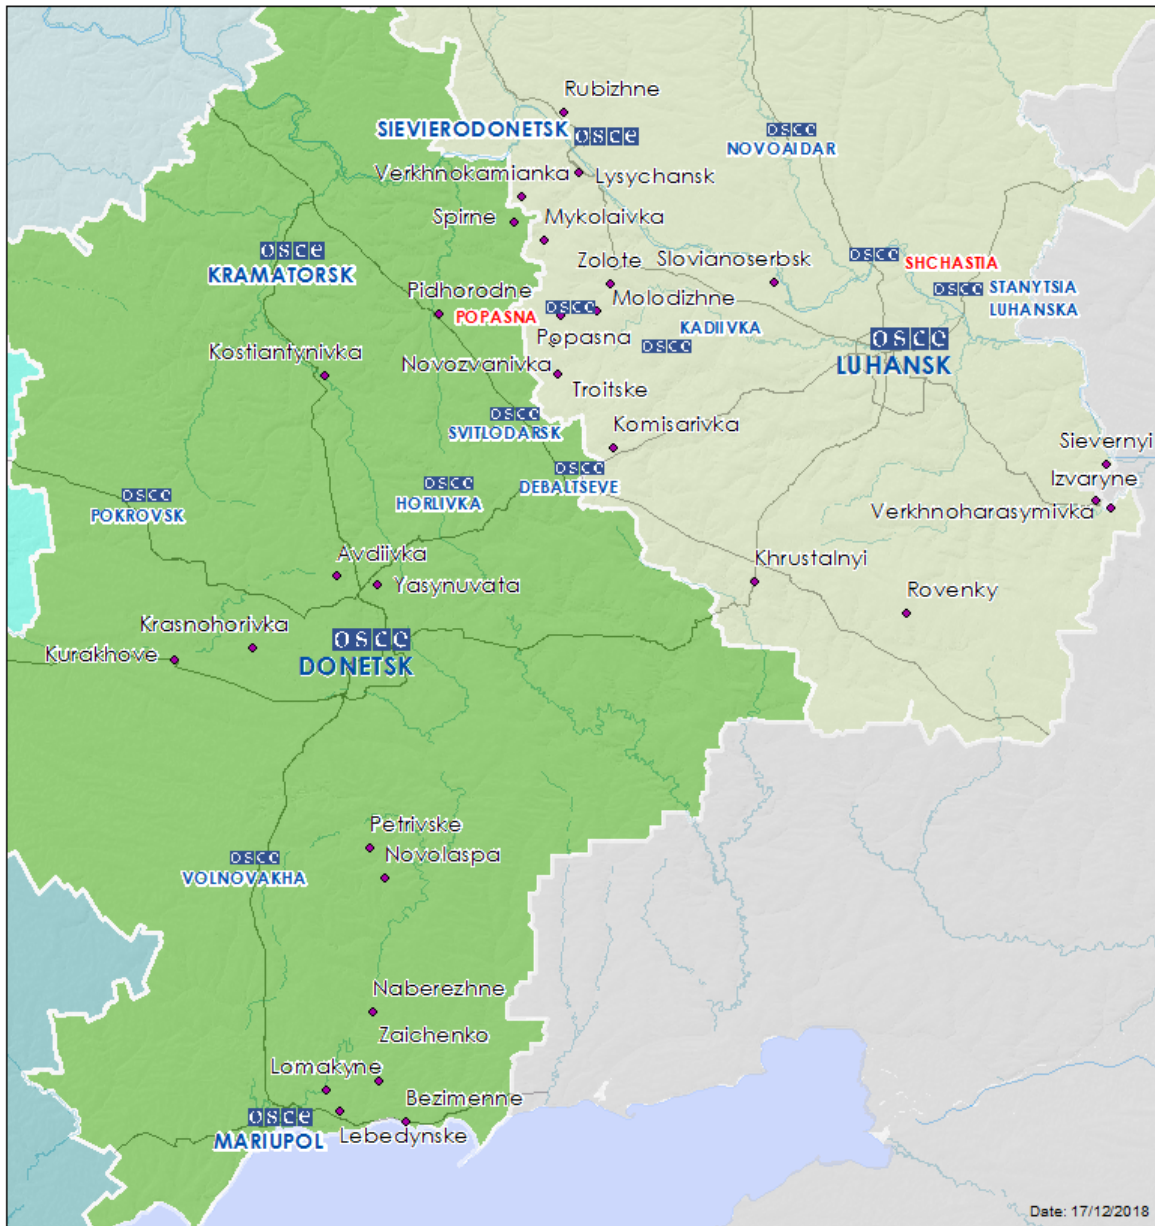

Map of Donetsk and Luhansk regions²

² The SMM is deployed to ten locations throughout Ukraine – Kherson, Odessa, Lviv, Ivano-Frankivsk, Kharkiv, Donetsk, Dnipro, Chernivsi, Luhansk and Kyiv – as per Permanent Council Decision 1117 of 21 March 2014. This map of eastern Ukraine is meant for illustrative purposes and indicates locations mentioned in the report, as well as those where the SMM has offices (monitoring teams, patrol hubs, and forward patrol bases) in Donetsk and Luhansk regions. (In red: forward patrol bases from which SMM staff has temporarily relocated based on recommendations of security experts from participating States as well as SMM security considerations).