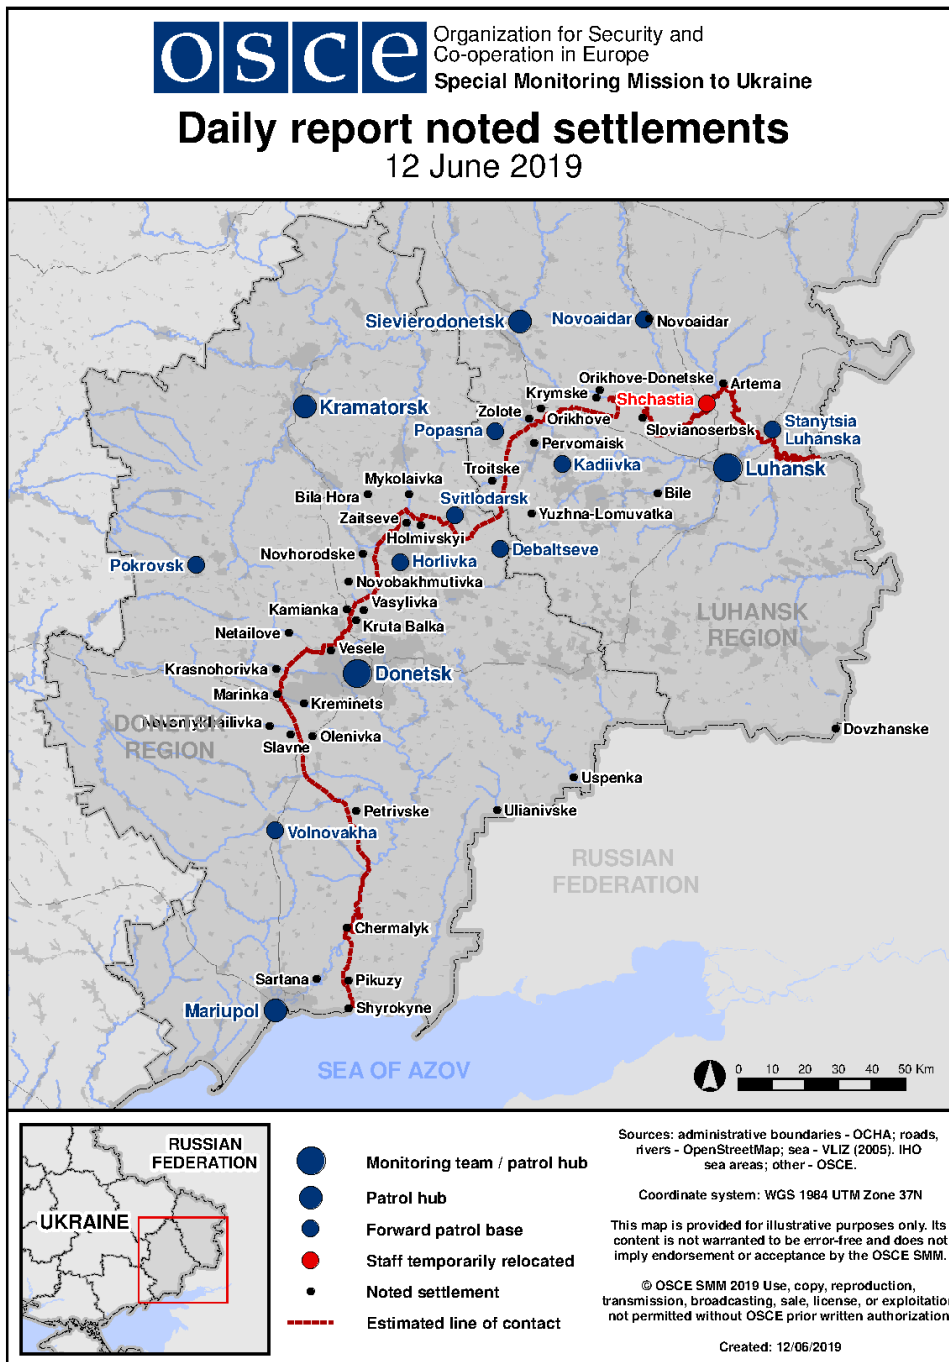

Map of Donetsk and Luhansk regions²

² The SMM is deployed to ten locations throughout Ukraine – Kherson, Odessa, Lviv, Ivano-Frankivsk, Kharkiv, Donetsk, Dnipro, Chernivtsi, Luhansk and Kyiv – as per Permanent Council Decision 1117 of 21 March 2014. This map of eastern Ukraine is meant for illustrative purposes and indicates locations mentioned in the report, as well as those where the SMM has offices (monitoring teams, patrol hubs, and forward patrol bases) in Donetsk and Luhansk regions. (In red: forward patrol bases from which SMM staff has temporarily relocated based on recommendations of security experts from participating States as well as SMM security considerations).