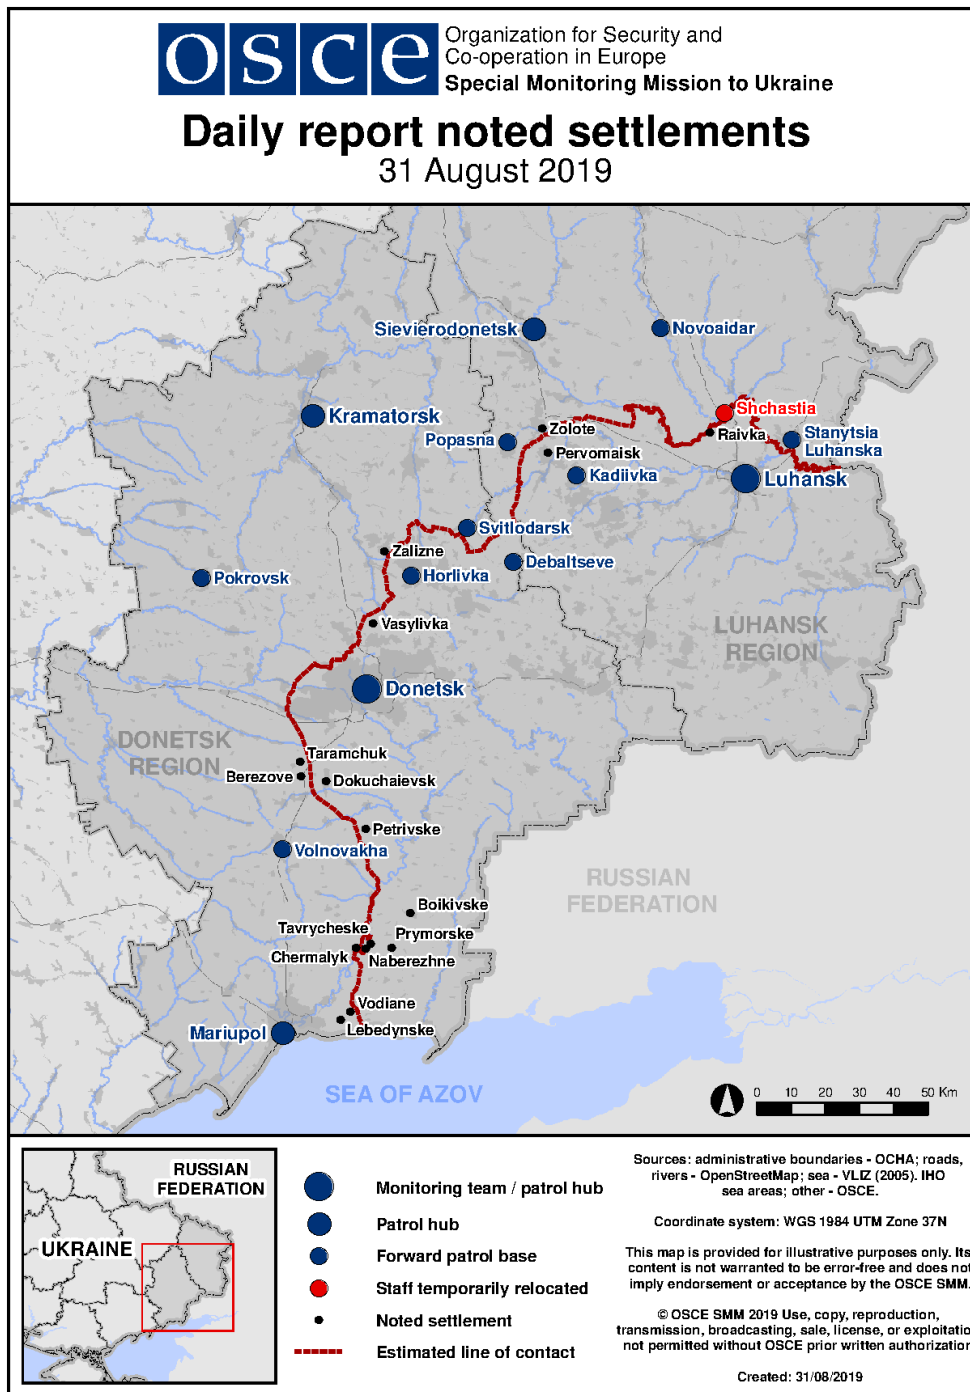

Map of Donetsk and Luhansk regions²

² The SMM is deployed to ten locations throughout Ukraine – Kherson, Odessa, Lviv, Ivano-Frankivsk, Kharkiv, Donetsk, Dnipro, Chernivtsi, Luhansk and Kyiv – as per Permanent Council Decision 1117 of 21 March 2014. This map of eastern Ukraine is meant for illustrative purposes and indicates locations mentioned in the report, as well as those where the SMM has offices (monitoring teams, patrol hubs, and forward patrol bases) in Donetsk and Luhansk regions. (In red: forward patrol bases from which SMM staff has temporarily relocated based on recommendations of security experts from participating States as well as SMM security considerations).