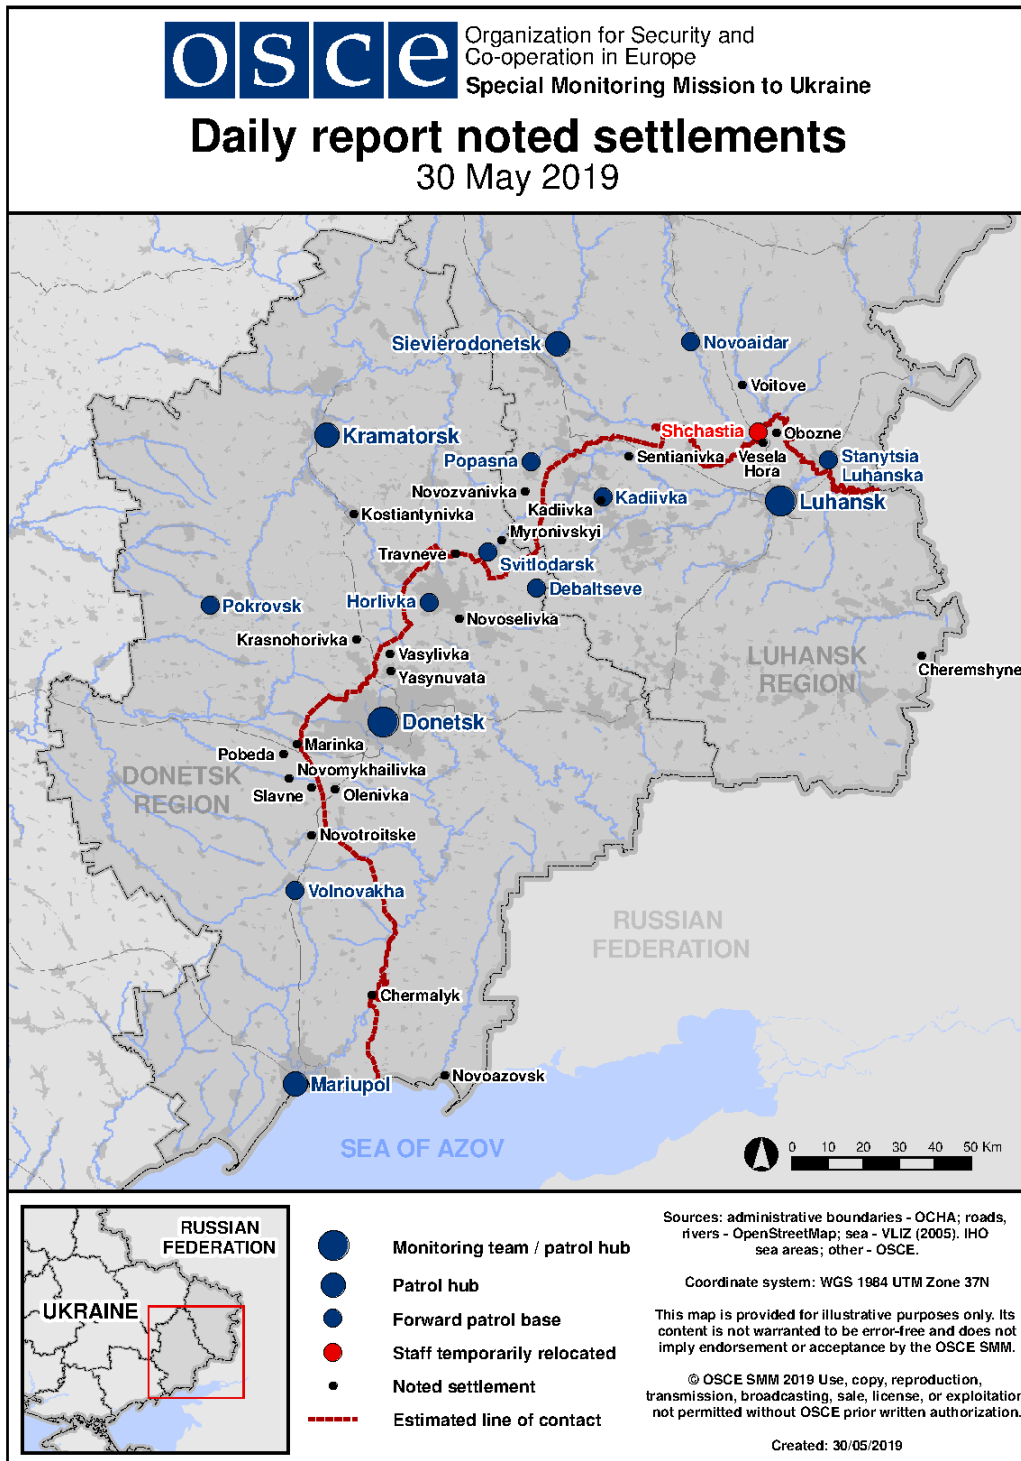

Map of Donetsk and Luhansk regions²

² The SMM is deployed to ten locations throughout Ukraine – Kherson, Odessa, Lviv, Ivano-Frankivsk, Kharkiv, Donetsk, Dnipro, Chernivtsi, Luhansk and Kyiv – as per Permanent Council Decision 1117 of 21 March 2014. This map of eastern Ukraine is meant for illustrative purposes and indicates locations mentioned in the report, as well as those where the SMM has offices (monitoring teams, patrol hubs, and forward patrol bases) in Donetsk and Luhansk regions. (In red: forward patrol bases from which SMM staff has temporarily relocated based on recommendations of security experts from participating States as well as SMM security considerations).