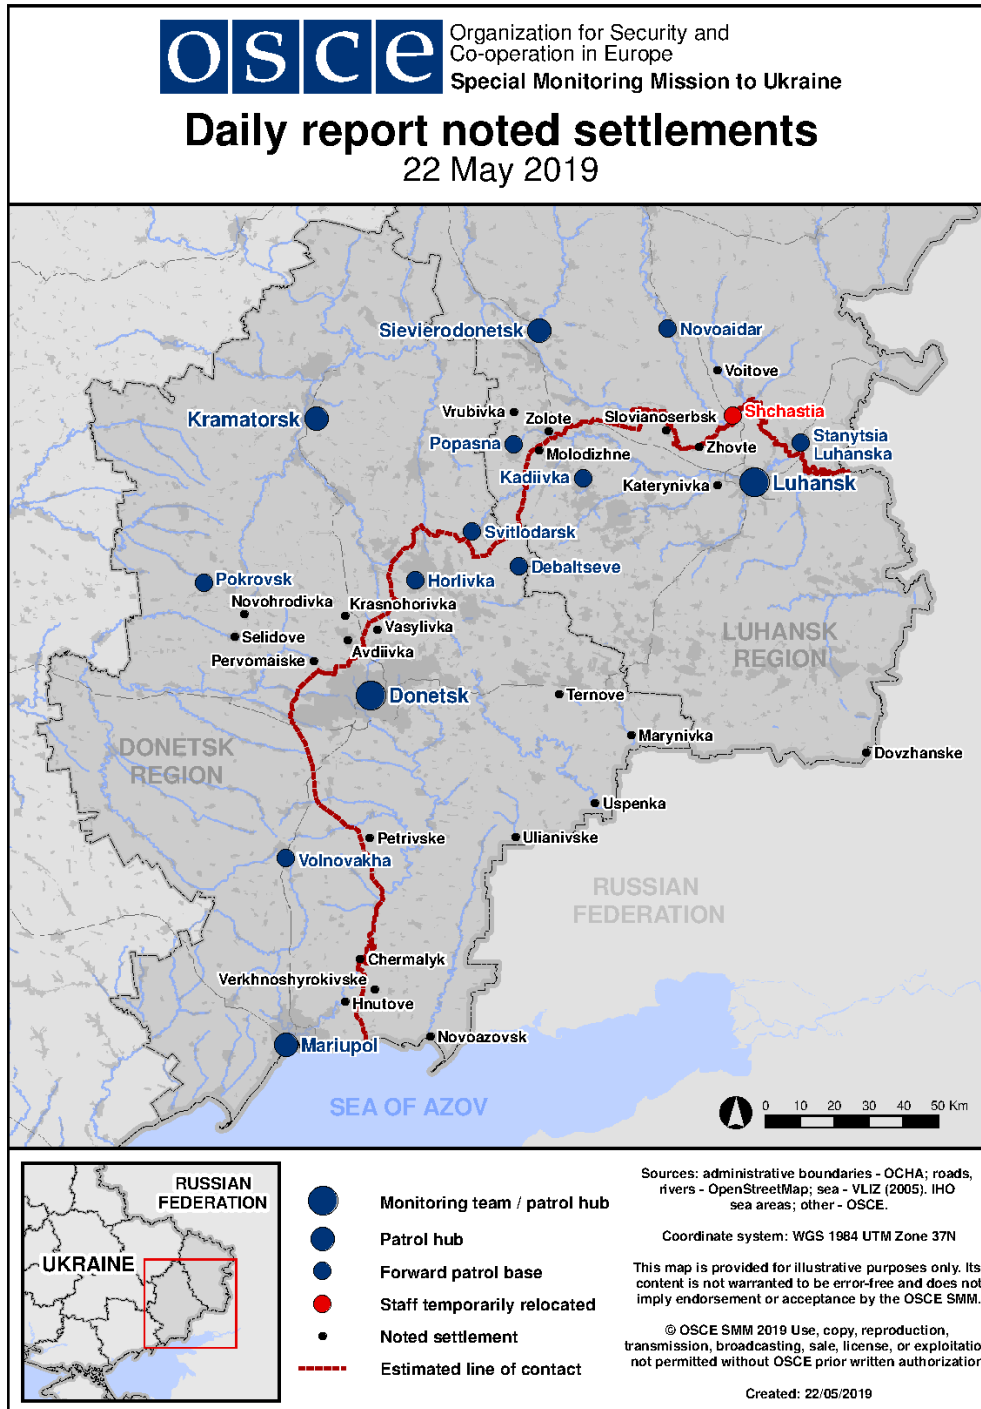

Map of Donetsk and Luhansk regions²

² The SMM is deployed to ten locations throughout Ukraine – Kherson, Odessa, Lviv, Ivano-Frankivsk, Kharkiv, Donetsk, Dnipro, Chernivtsi, Luhansk and Kyiv – as per Permanent Council Decision 1117 of 21 March 2014. This map of eastern Ukraine is meant for illustrative purposes and indicates locations mentioned in the report, as well as those where the SMM has offices (monitoring teams, patrol hubs, and forward patrol bases) in Donetsk and Luhansk regions. (In red: forward patrol bases from which SMM staff has temporarily relocated based on recommendations of security experts from participating States as well as SMM security considerations).