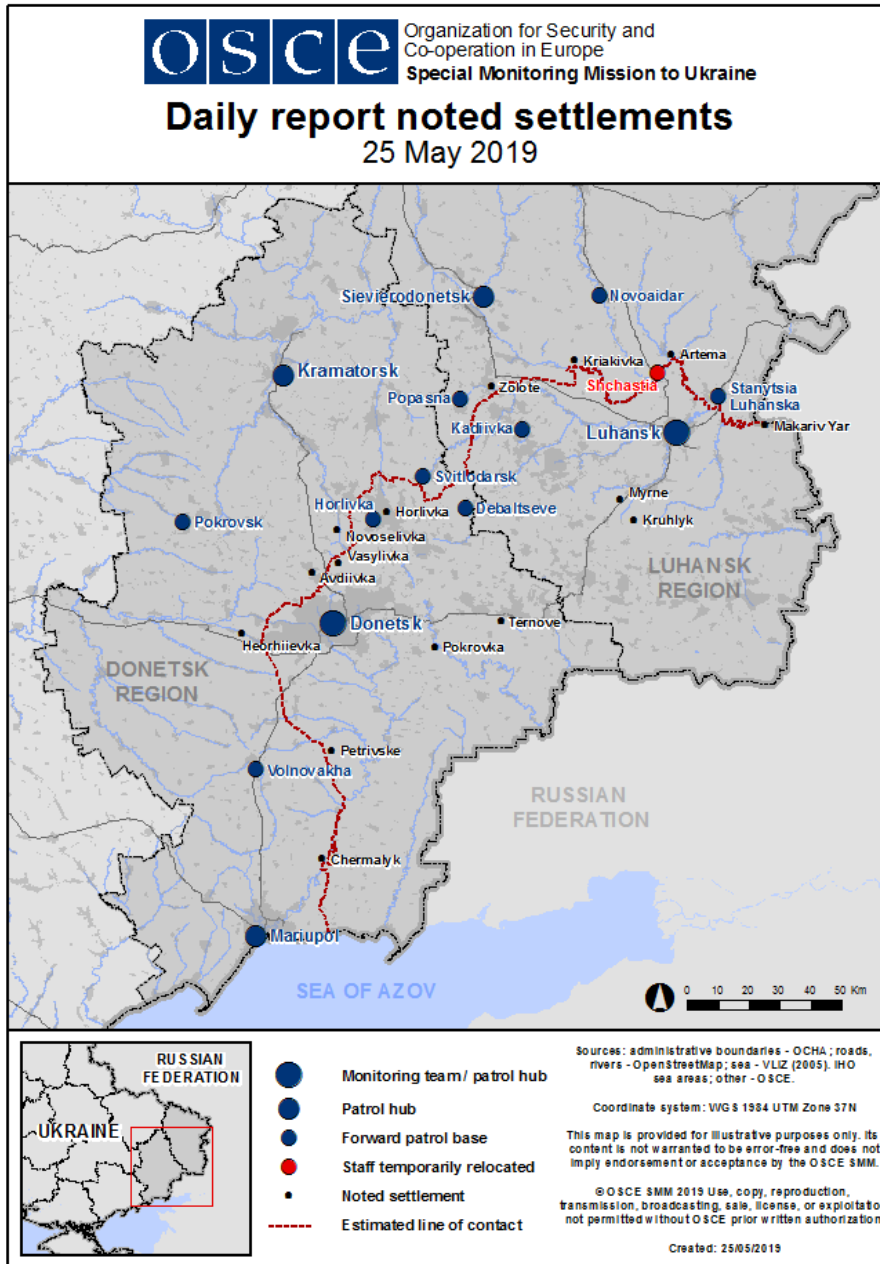

Map of Donetsk and Luhansk regions²

² The SMM is deployed to ten locations throughout Ukraine – Kherson, Odessa, Lviv, Ivano-Frankivsk, Kharkiv, Donetsk, Dnipro, Chernivtsi, Luhansk and Kyiv – as per Permanent Council Decision 1117 of 21 March 2014. This map of eastern Ukraine is meant for illustrative purposes and indicates locations mentioned in the report, as well as those where the SMM has offices (monitoring teams, patrol hubs, and forward patrol bases) in Donetsk and Luhansk regions. (In red: forward patrol bases from which SMM staff has temporarily relocated based on recommendations of security experts from participating States as well as SMM security considerations).