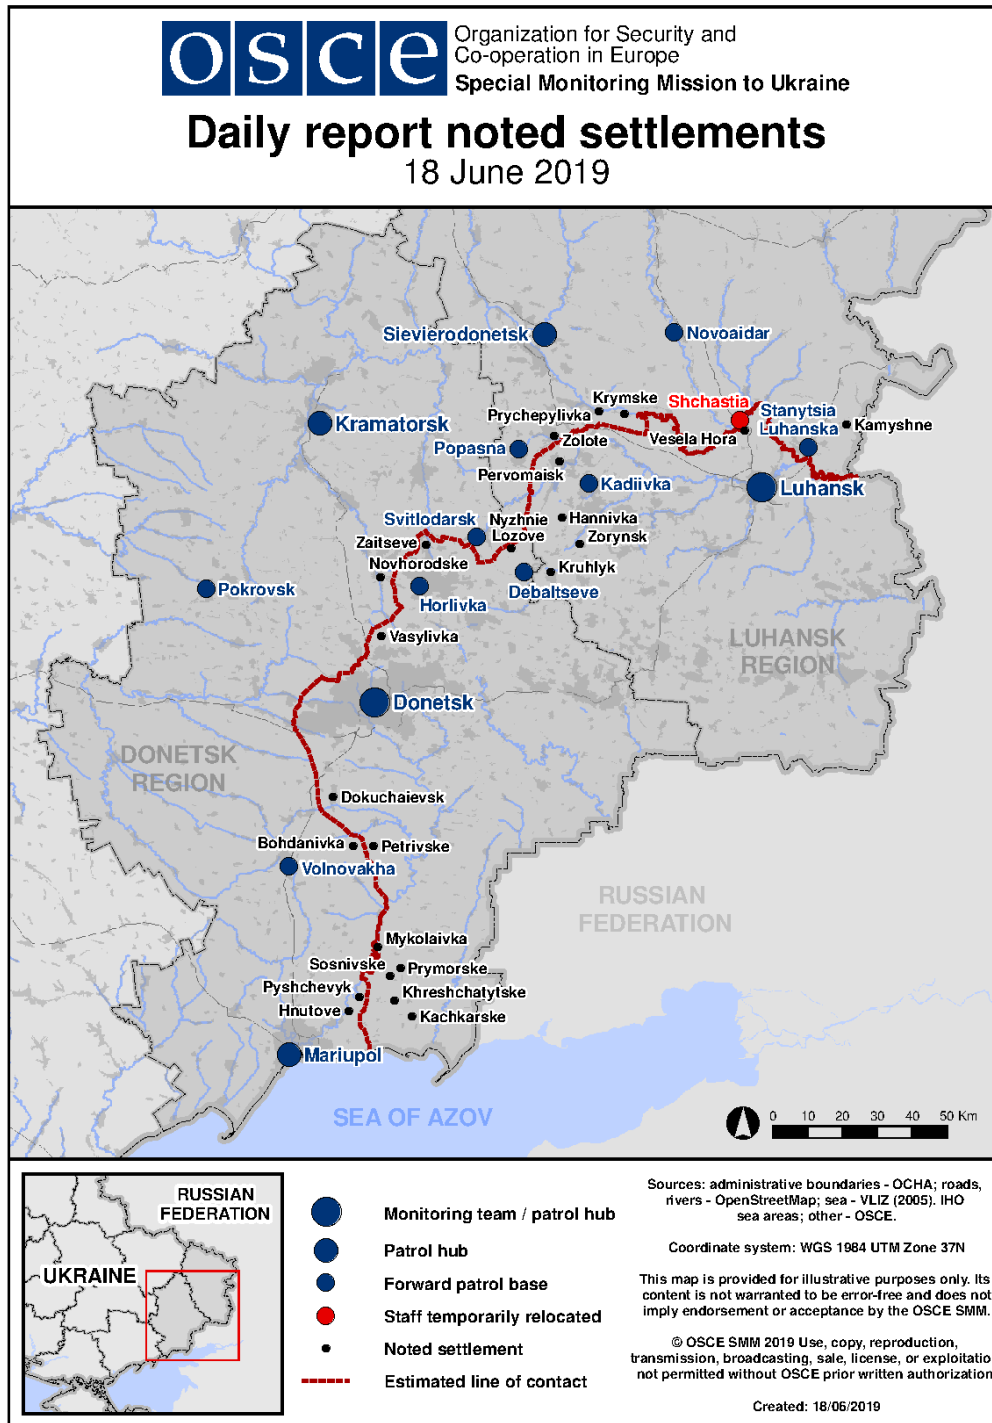

Map of Donetsk and Luhansk regions²

² The SMM is deployed to ten locations throughout Ukraine – Kherson, Odessa, Lviv, Ivano-Frankivsk, Kharkiv, Donetsk, Dnipro, Chernivtsi, Luhansk and Kyiv – as per Permanent Council Decision 1117 of 21 March 2014. This map of eastern Ukraine is meant for illustrative purposes and indicates locations mentioned in the report, as well as those where the SMM has offices (monitoring teams, patrol hubs, and forward patrol bases) in Donetsk and Luhansk regions. (In red: forward patrol bases from which SMM staff has temporarily relocated based on recommendations of security experts from participating States as well as SMM security considerations).