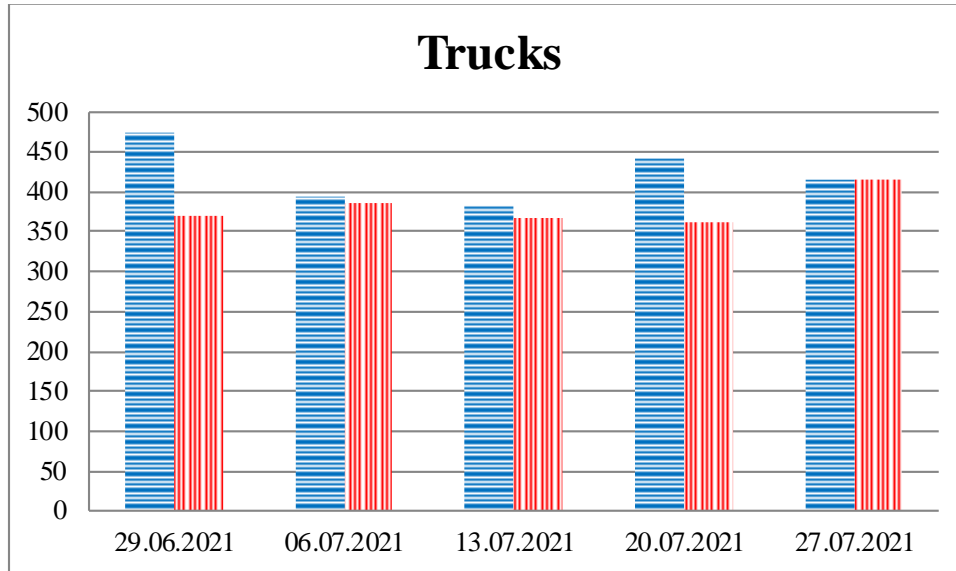

TRENDS AND FIGURES AT A GLANCE

(For the period from 09:00 on 22 June 2021 to 09:00 on 27 July 2021)¹

■ To the Russian Federation ■ to Ukraine

¹The dates at the bottom of each graph refer to the day when the Weekly Reports were issued and include the observations made during the previous seven days.

Timetable of the trains heard at the Gukovo BCP

Date	To RF	To UA
20.07.2021	09:05 10:47 23:05	-
21.07.2021	01:33 03:21 08:06 14:46 20:27	00:54 05:53 12:34 18:18
22.07.2021	14:50 20:58	19:20
23.07.2021	04:27 05:54 15:55 18:34	02:18 03:57 13:59
24.07.2021	11:56	04:01 14:52
25.07.2021	03:53 11:32	13:13
26.07.2021	00:38 02:28	07:40 19:11