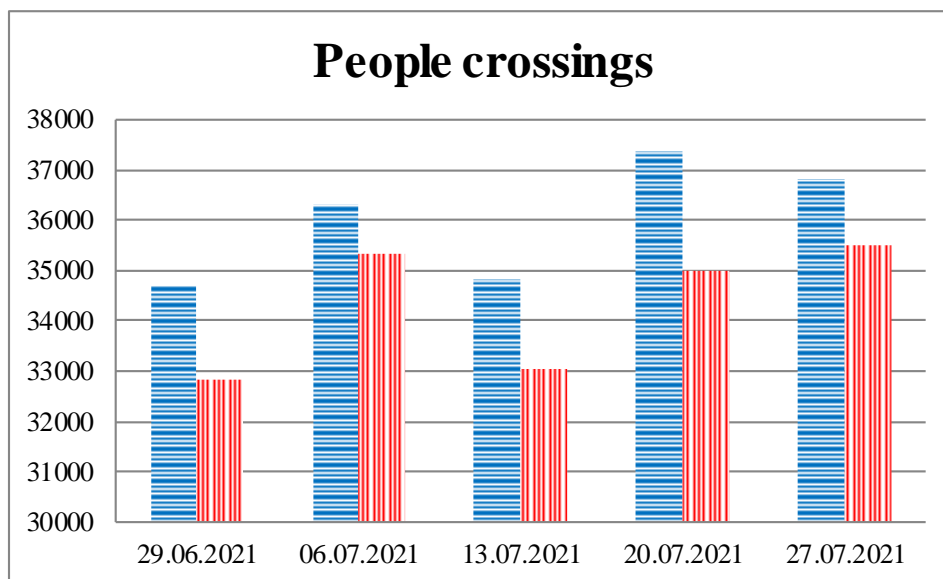

TRENDS AND FIGURES AT A GLANCE

(For the period from 09:00 on 22 June 2021 to 09:00 on 27 July 2021)¹

■ To the Russian Federation ■ to Ukraine

¹The dates at the bottom of each graph refer to the day when the Weekly Reports were issued and include the observations made during the previous seven days.

Timetable of the trains heard at the Gukovo BCP

Date	To RF	To UA
20.07.2021	09:05 10:47 23:05	-
21.07.2021	01:33 03:21 08:06 14:46 20:27	00:54 05:53 12:34 18:18
22.07.2021	14:50 20:58	19:20
23.07.2021	04:27 05:54 15:55 18:34	02:18 03:57 13:59
24.07.2021	11:56	04:01 14:52
25.07.2021	03:53 11:32	13:13
26.07.2021	00:38 02:28	07:40 19:11

	11:40 13:36	
27.07.2021	-	08:34