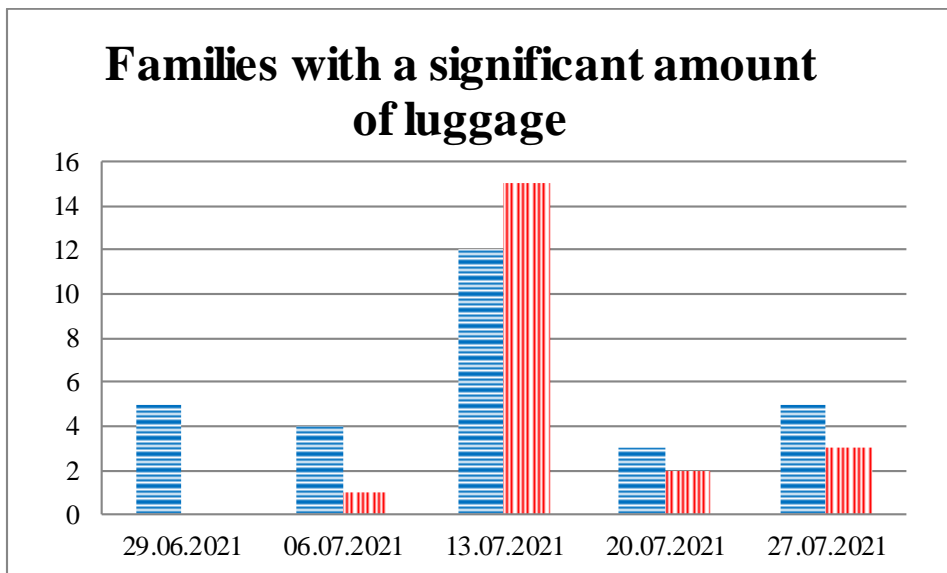

TRENDS AND FIGURES AT A GLANCE

(For the period from 09:00 on 22 June 2021 to 09:00 on 27 July 2021)¹

■ To the Russian Federation ■ to Ukraine

¹The dates at the bottom of each graph refer to the day when the Weekly Reports were issued and include the observations made during the previous seven days.

Timetable of the trains heard at the Gukovo BCP

Date	To RF	To UA
20.07.2021	09:05 10:47 23:05	-
21.07.2021	01:33 03:21 08:06 14:46 20:27	00:54 05:53 12:34 18:18
22.07.2021	14:50 20:58	19:20
23.07.2021	04:27 05:54 15:55 18:34	02:18 03:57 13:59
24.07.2021	11:56	04:01 14:52
25.07.2021	03:53 11:32	13:13
26.07.2021	00:38 02:28	07:40 19:11