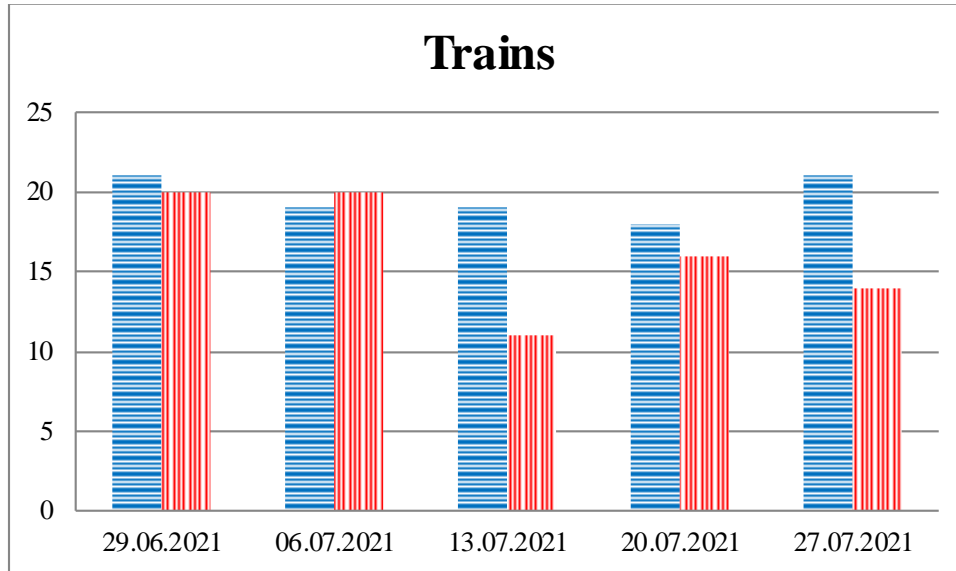

TRENDS AND FIGURES AT A GLANCE

(For the period from 09:00 on 22 June 2021 to 09:00 on 27 July 2021)¹

■ To the Russian Federation ■ to Ukraine

¹The dates at the bottom of each graph refer to the day when the Weekly Reports were issued and include the observations made during the previous seven days.

Timetable of the trains heard at the Gukovo BCP

Date	To RF	To UA
20.07.2021	09:05 10:47 23:05	-
21.07.2021	01:33 03:21 08:06 14:46 20:27	00:54 05:53 12:34 18:18
22.07.2021	14:50 20:58	19:20
23.07.2021	04:27 05:54 15:55 18:34	02:18 03:57 13:59
24.07.2021	11:56	04:01 14:52
25.07.2021	03:53 11:32	13:13
26.07.2021	00:38 02:28	07:40 19:11