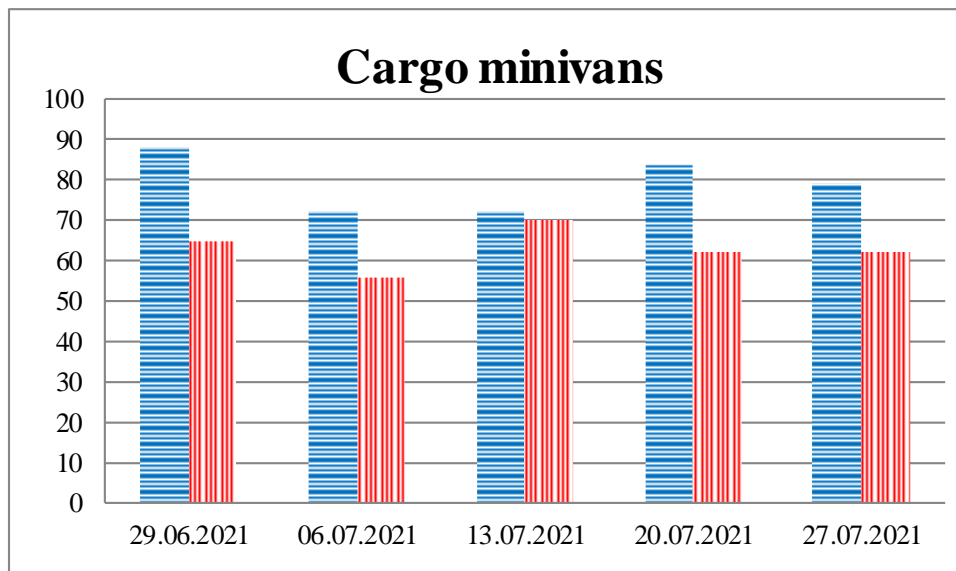

TRENDS AND FIGURES AT A GLANCE

(For the period from 09:00 on 22 June 2021 to 09:00 on 27 July 2021)¹

■ To the Russian Federation ■ to Ukraine

¹The dates at the bottom of each graph refer to the day when the Weekly Reports were issued and include the observations made during the previous seven days.

Timetable of the trains heard at the Gukovo BCP

Date	To RF	To UA
20.07.2021	09:05 10:47 23:05	-
21.07.2021	01:33 03:21 08:06 14:46 20:27	00:54 05:53 12:34 18:18
22.07.2021	14:50 20:58	19:20
23.07.2021	04:27 05:54 15:55 18:34	02:18 03:57 13:59
24.07.2021	11:56	04:01 14:52
25.07.2021	03:53 11:32	13:13
26.07.2021	00:38 02:28	07:40 19:11